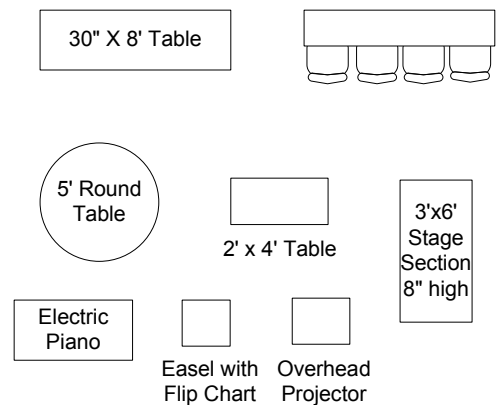

Set Up Equipment Available