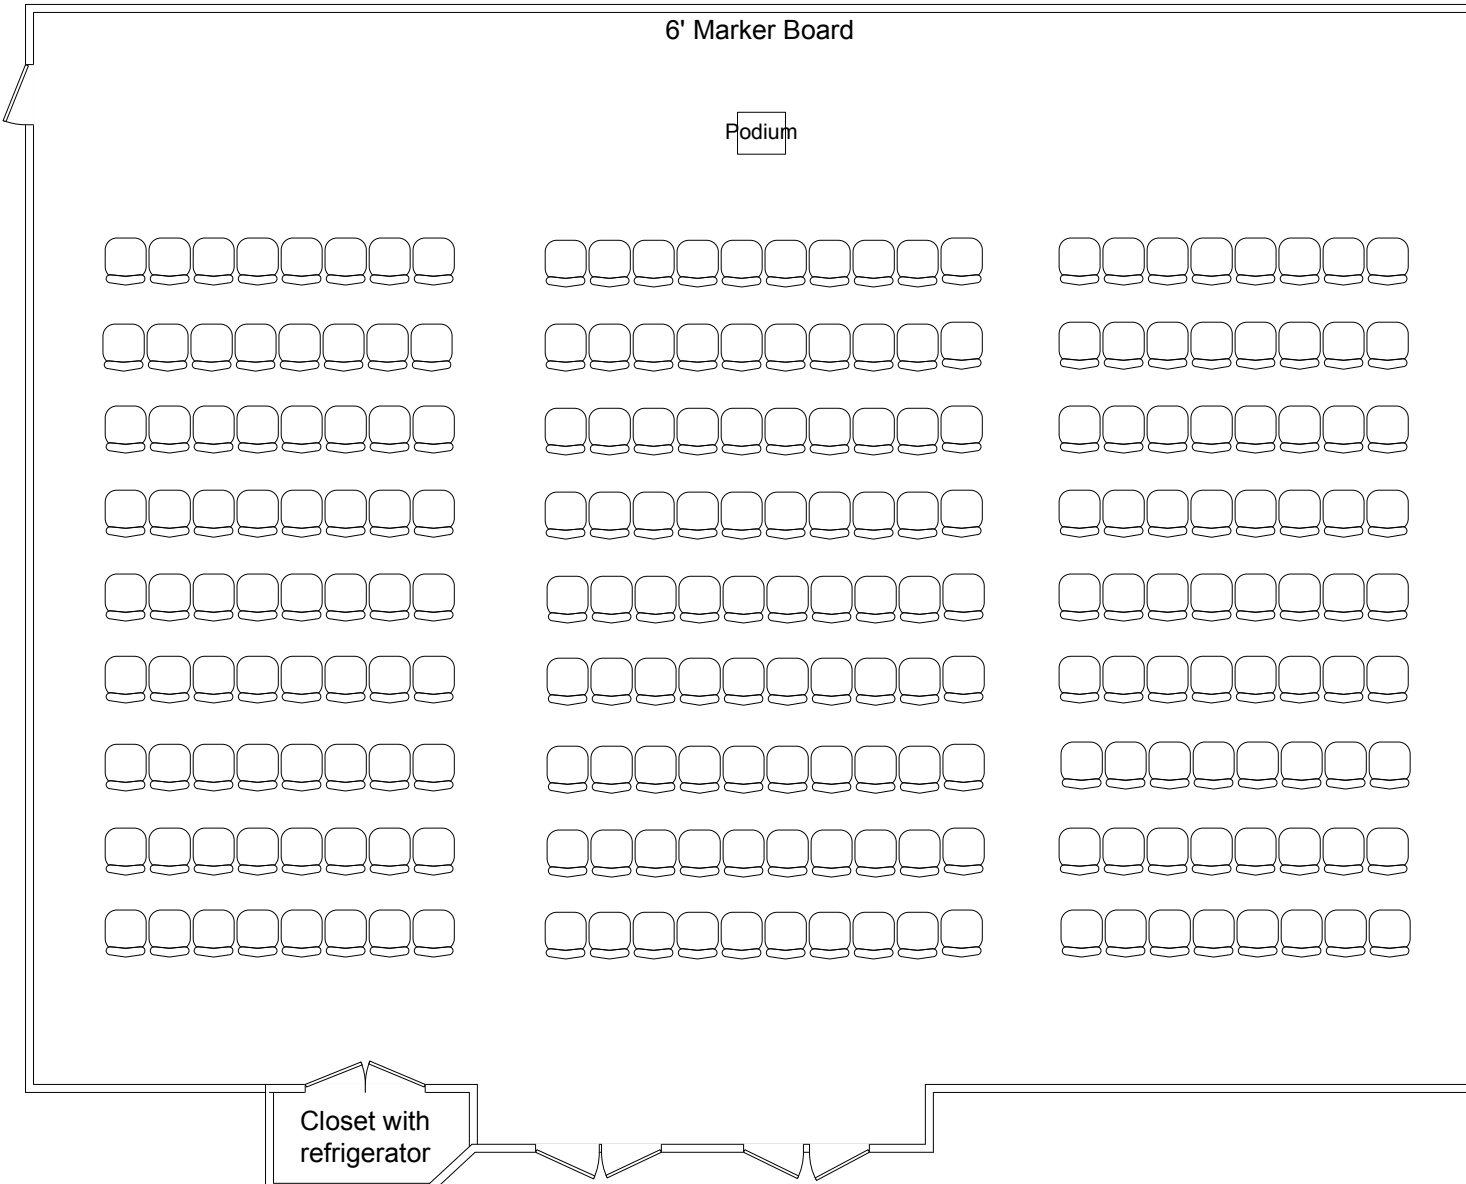

# Birchwood Meeting Room

45' X 60' with 10' 7" drop ceiling

Auditorium Style  
Four Aisles  
Seating for 234