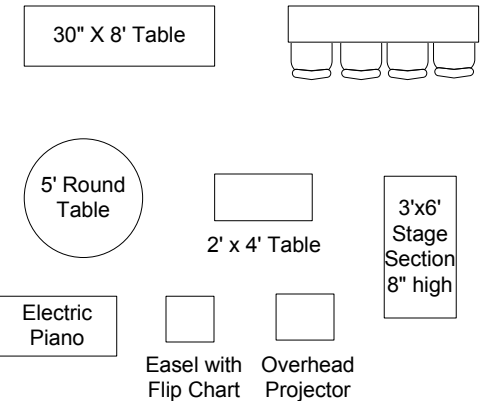

Set Up Equipment Available