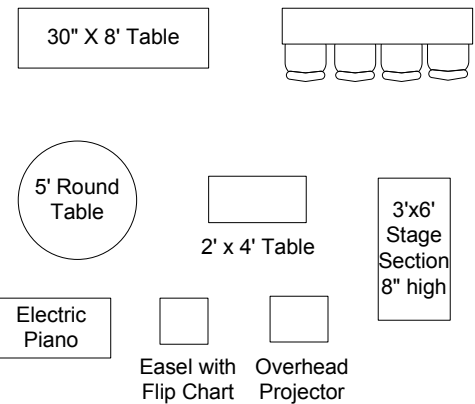

Set Up Equipment Available