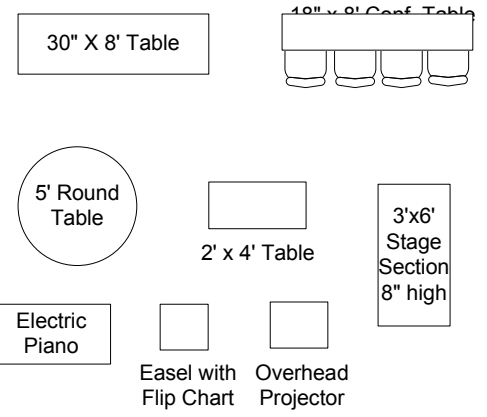

Set Up Equipment Available