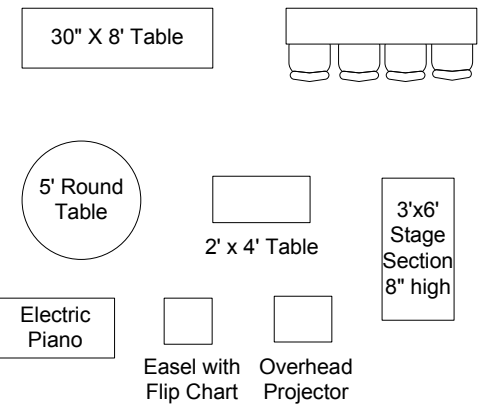

Set Up Equipment Available