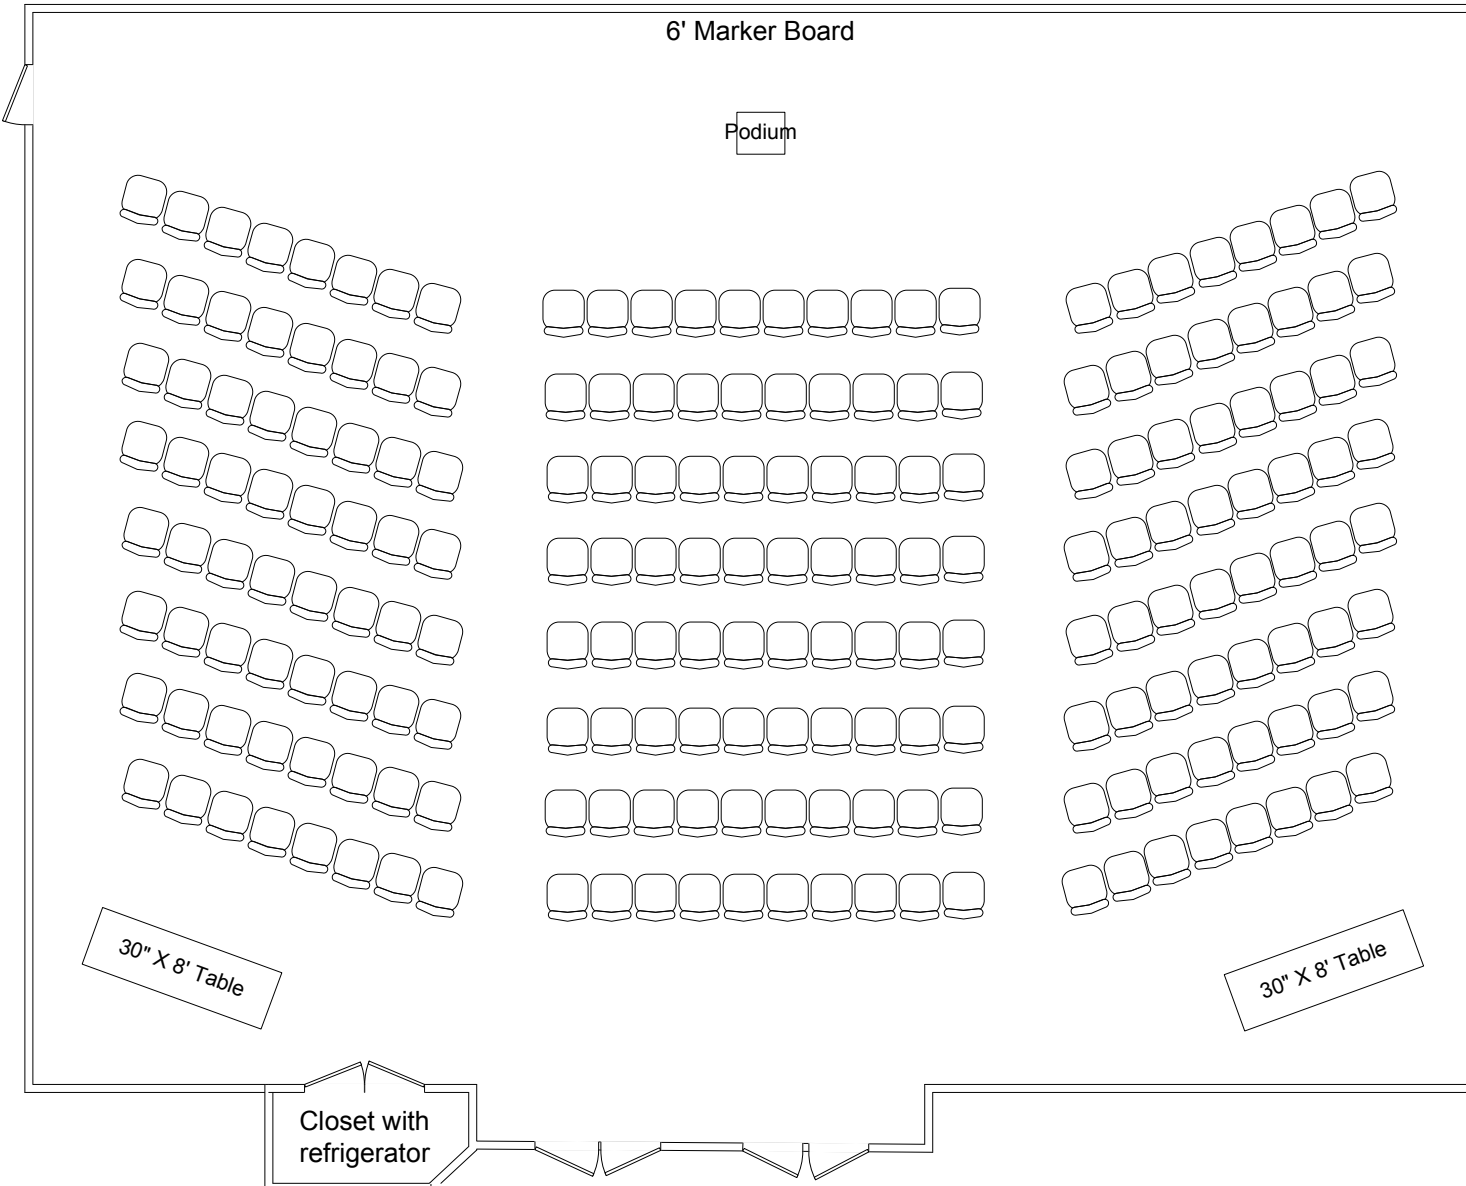

## Casual Auditorium Style Seating for 208 With 2 Tables In Back