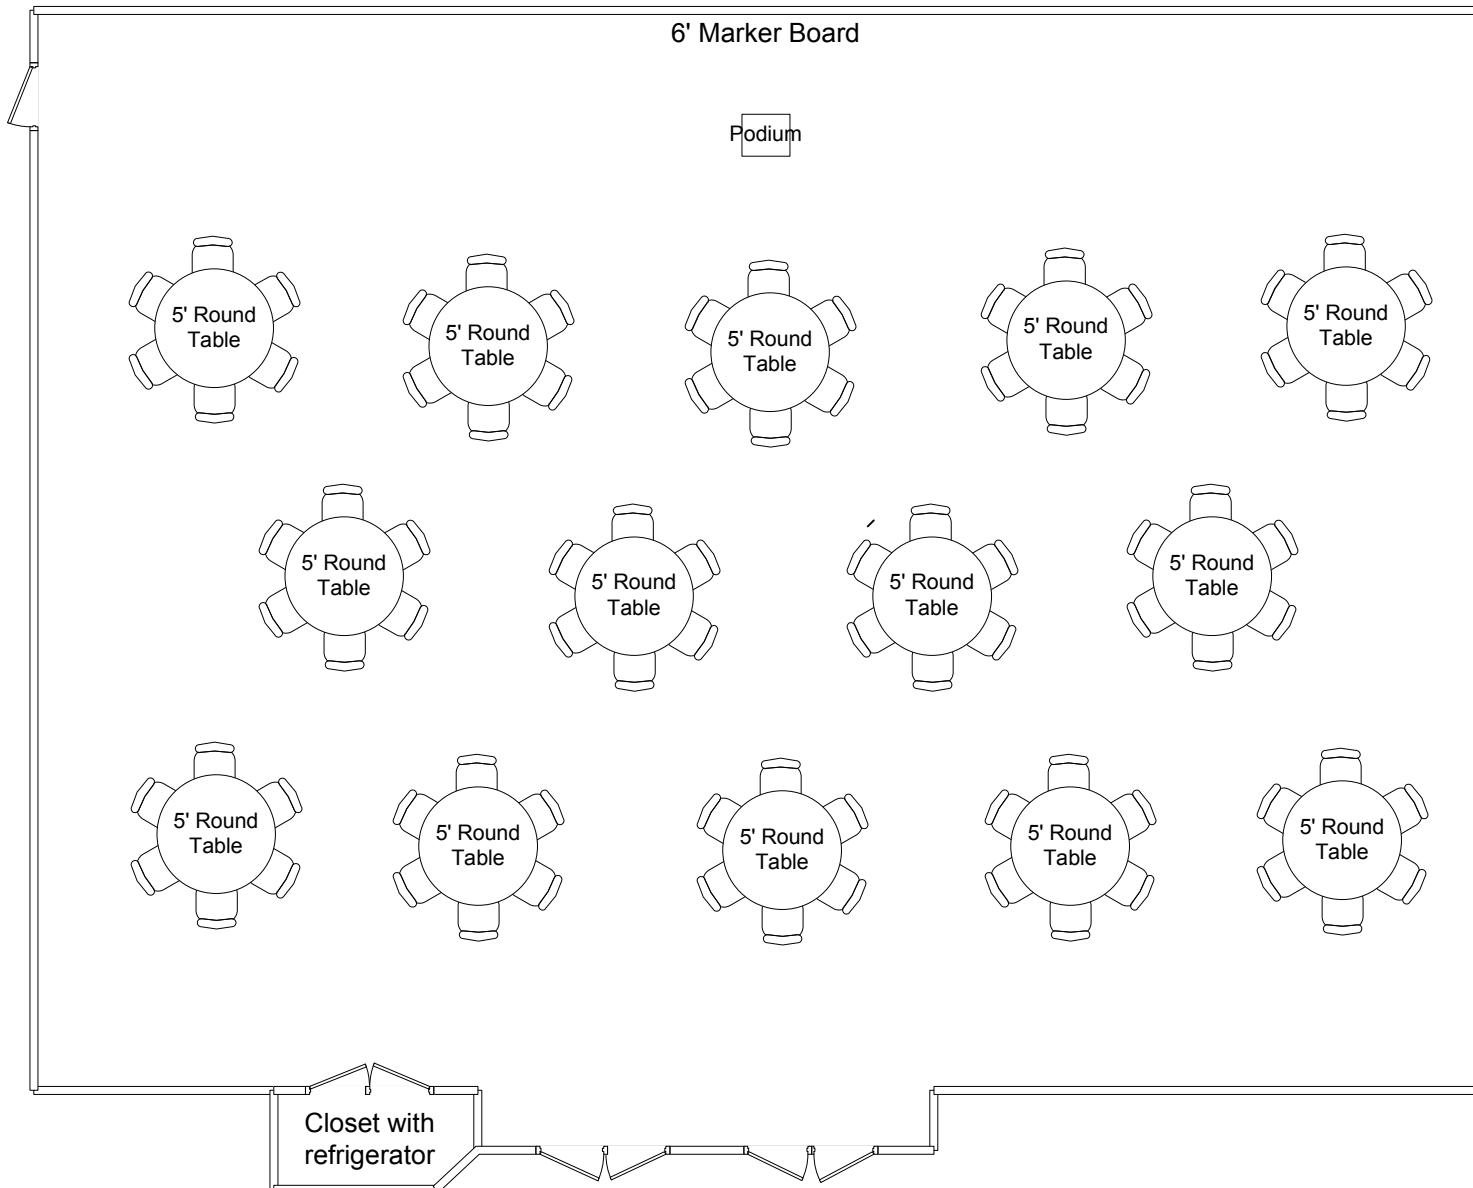

Birchwood Meeting Room

45' X 60' with 10' 7" drop ceiling

Round Table Style Seating for 84