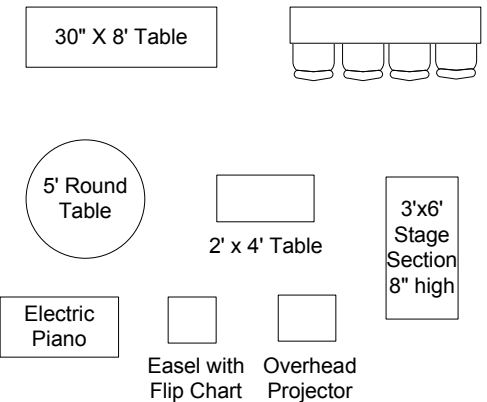

Set Up Equipment Available