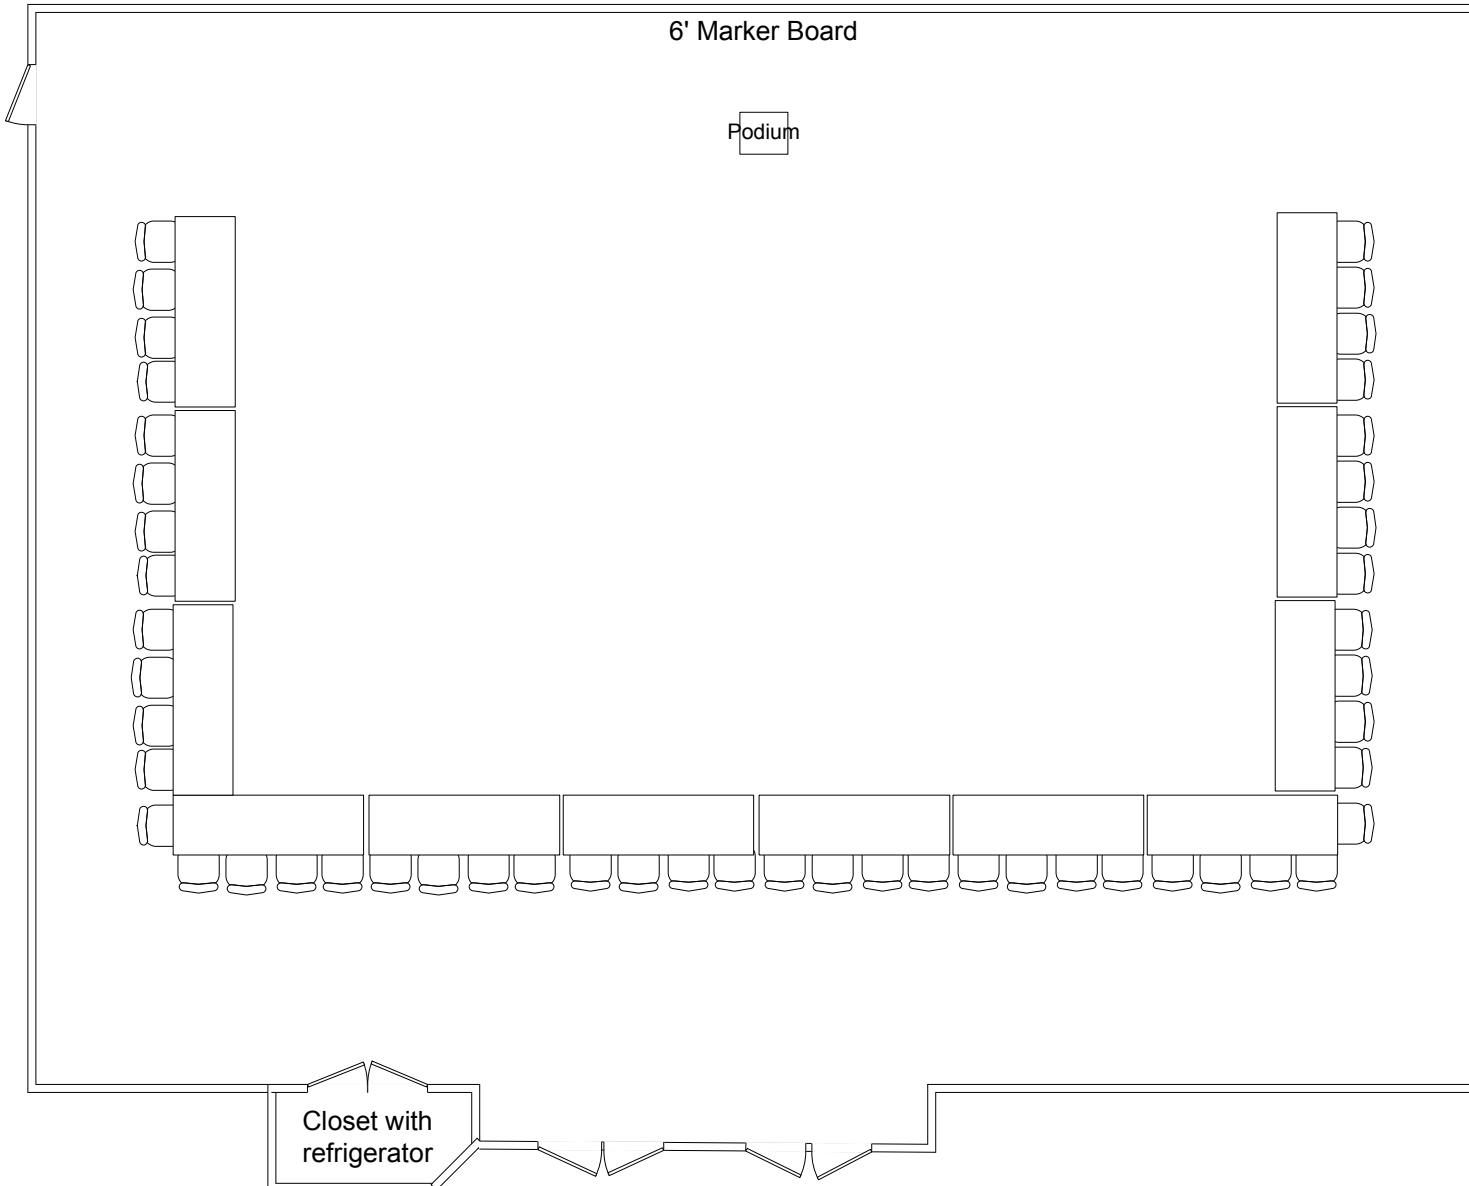

Birchwood Meeting Room

45' X 60' with 10' 7" drop ceiling

Open Board Style
Seating for 50
behind 30" tables