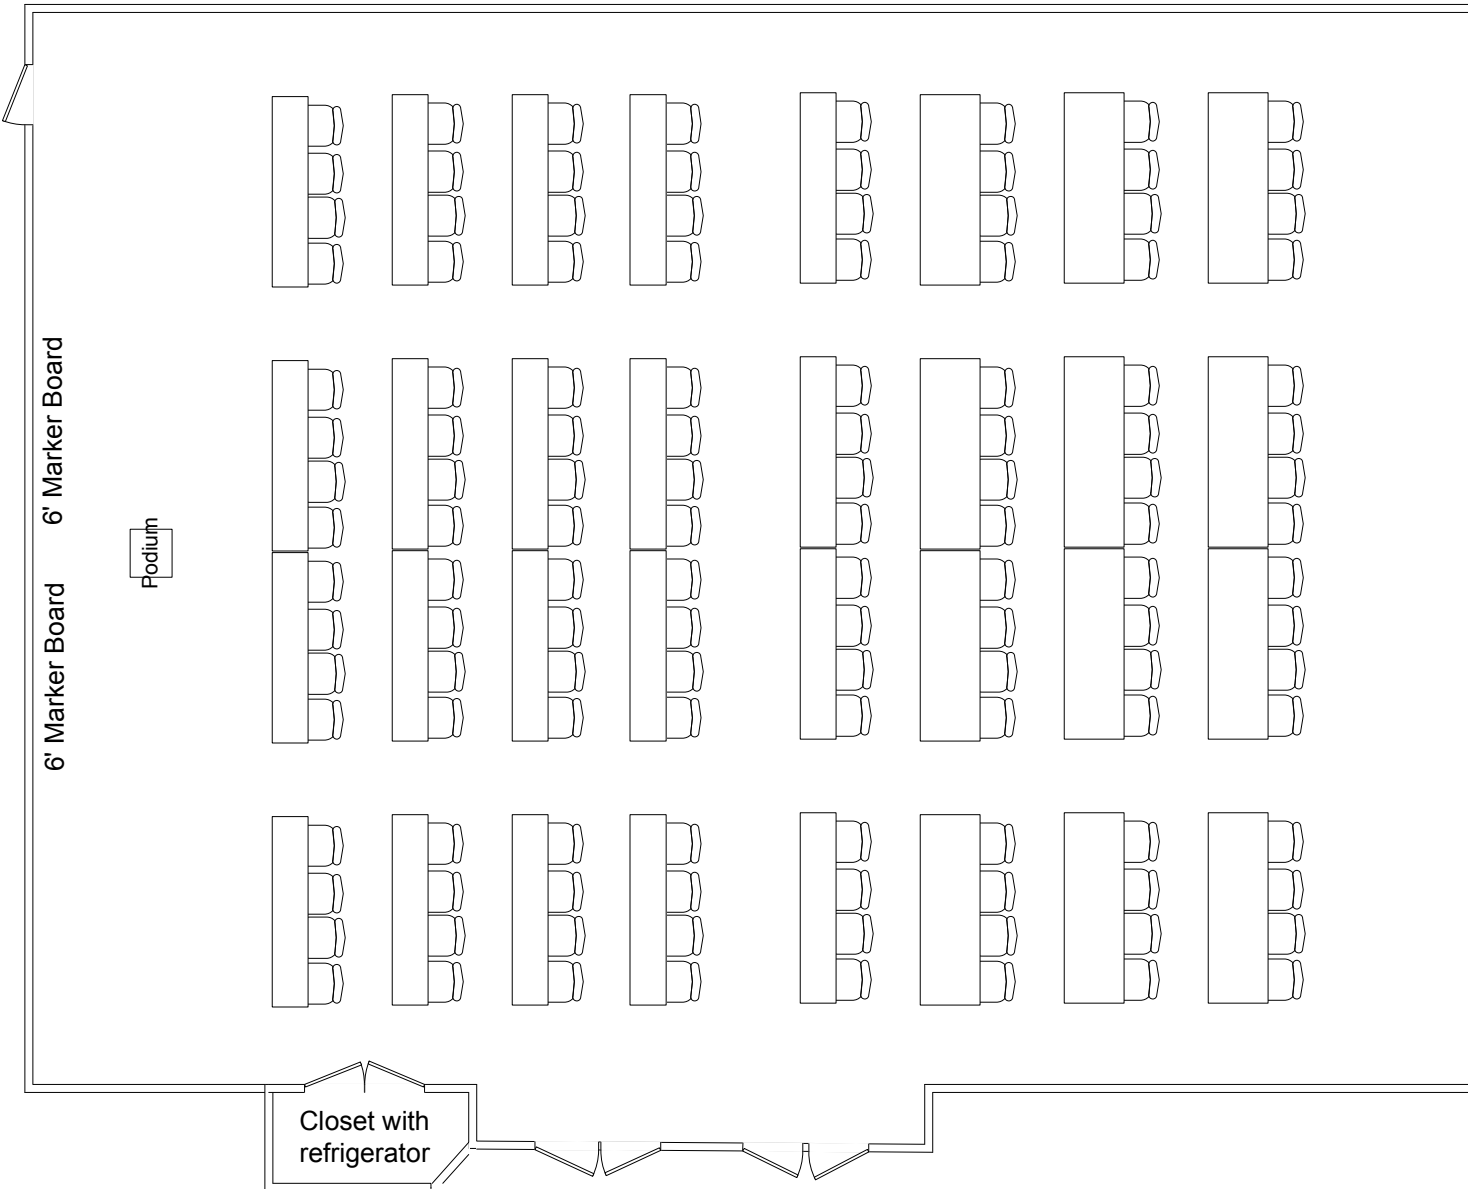

Birchwood Meeting Room

45' X 60' with 10' 7" drop ceiling

Optional Sideway Set Up Conference Style Seating for 128 (we only have 20 narrow tables)