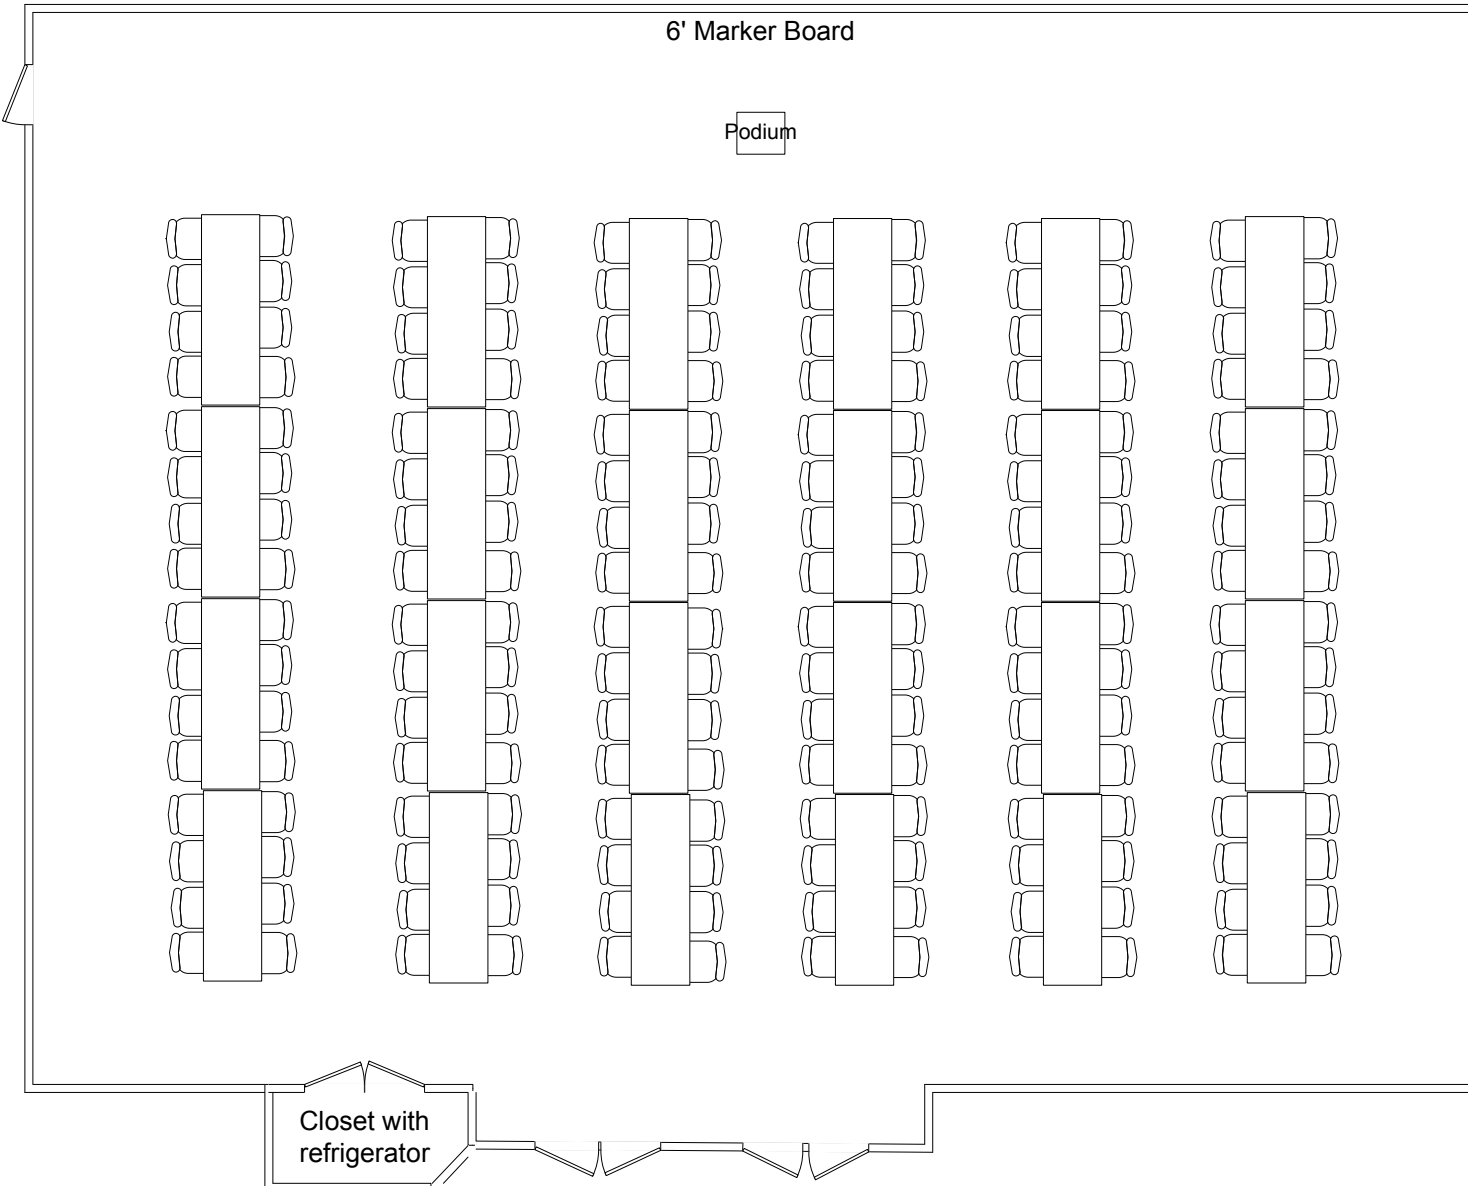

Birchwood Meeting Room

45' X 60' with 10' 7" drop ceiling

Long Table Style Seating for 192