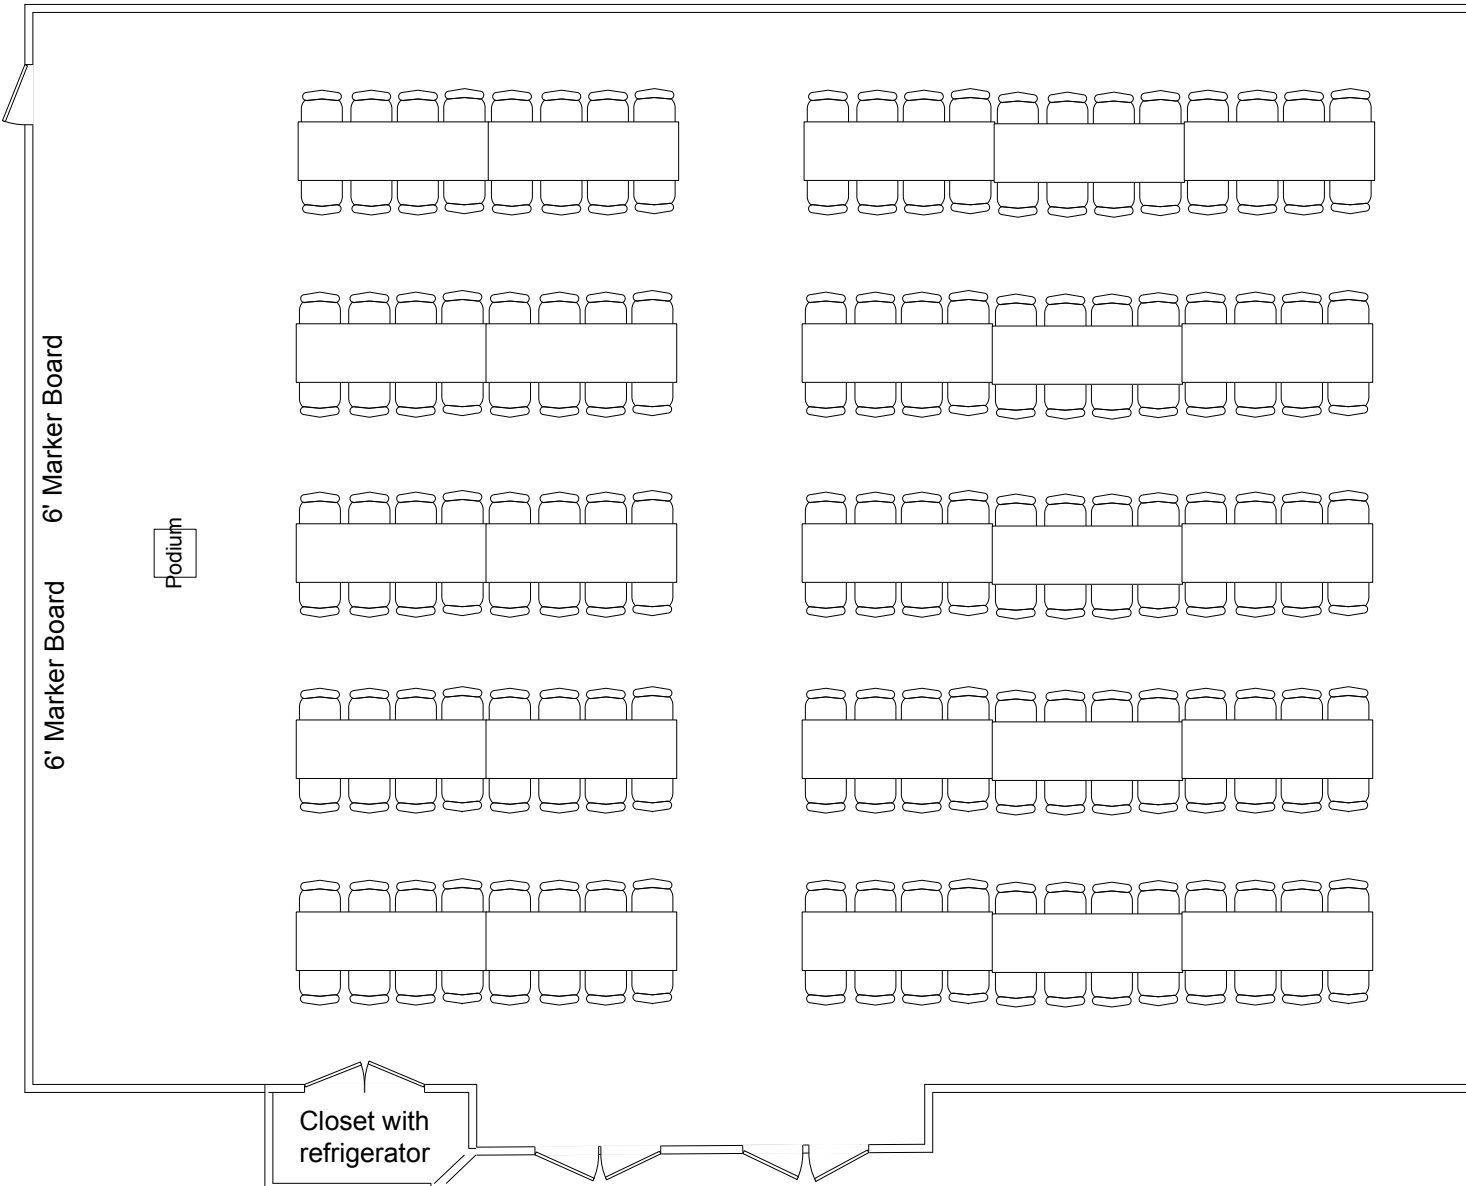

Birchwood Meeting Room

45' X 60' with 10' 7" drop ceiling

Optional Sideway Set Up Long Table Style Seating for 200