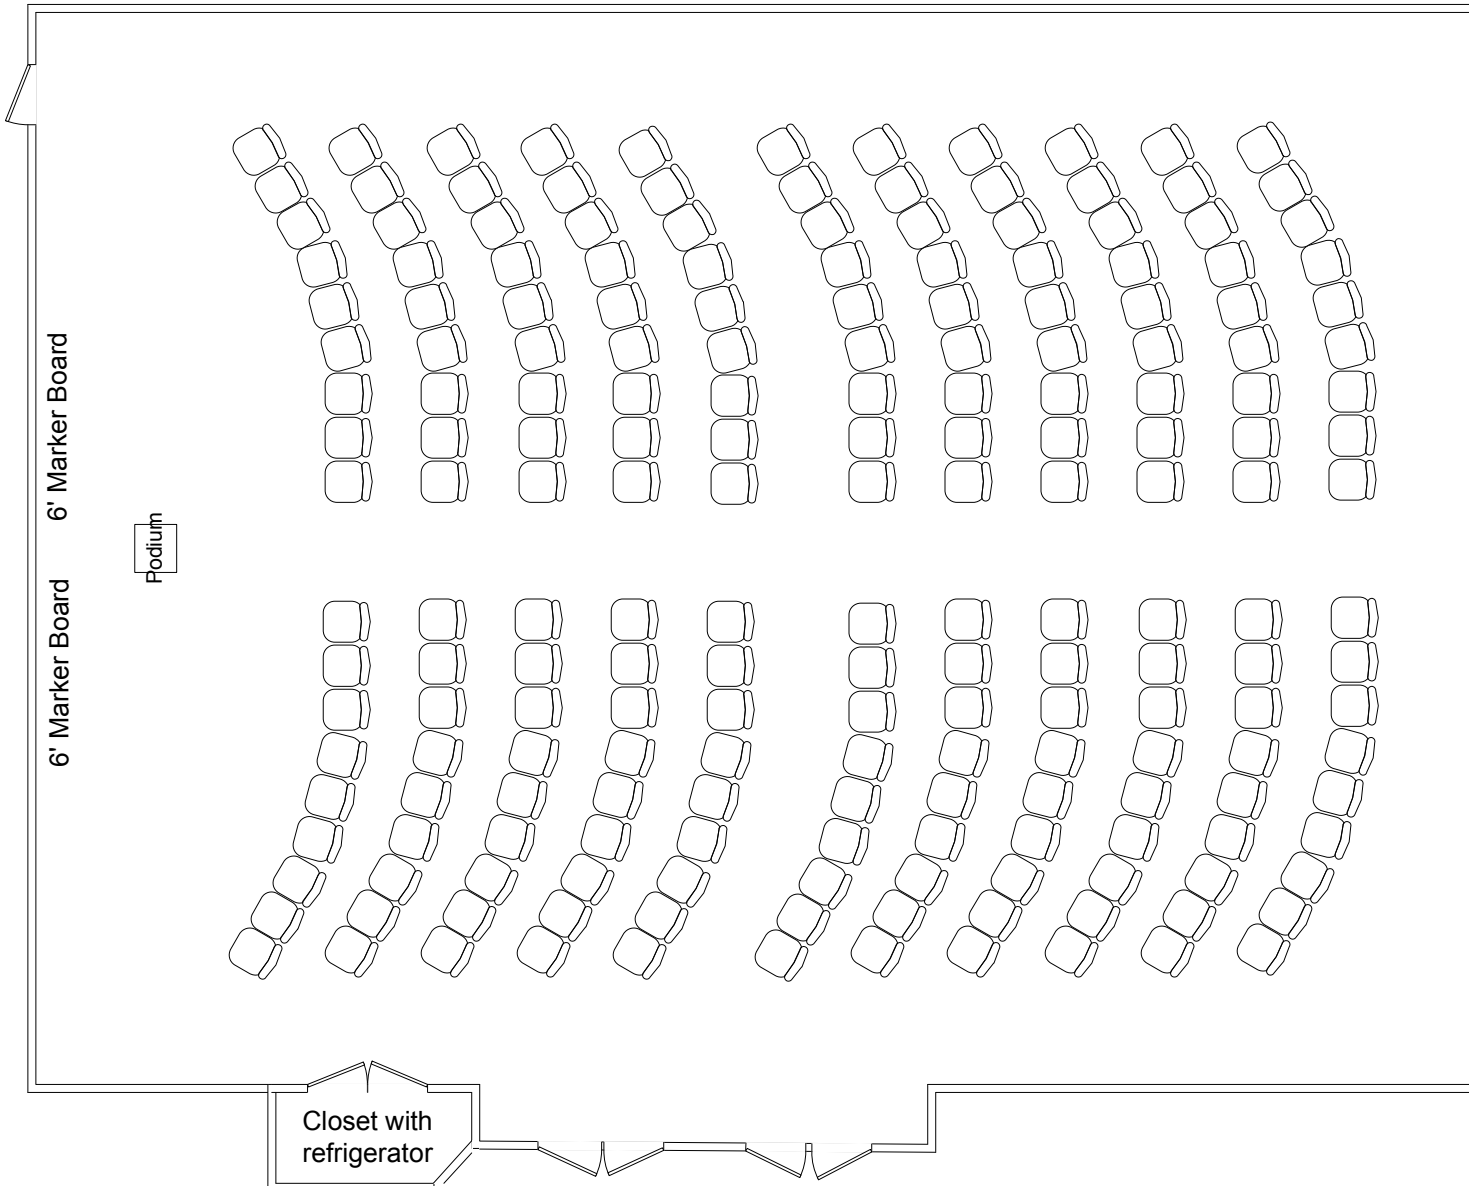

Birchwood Meeting Room

45' X 60' with 10' 7" drop ceiling

Optional Sideway Set Up Casual Auditorium Style Seating for 198