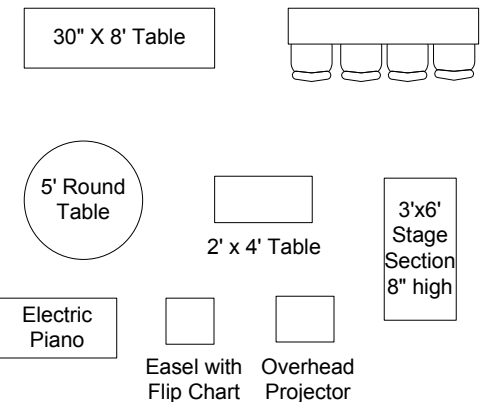

Set Up Equipment Available