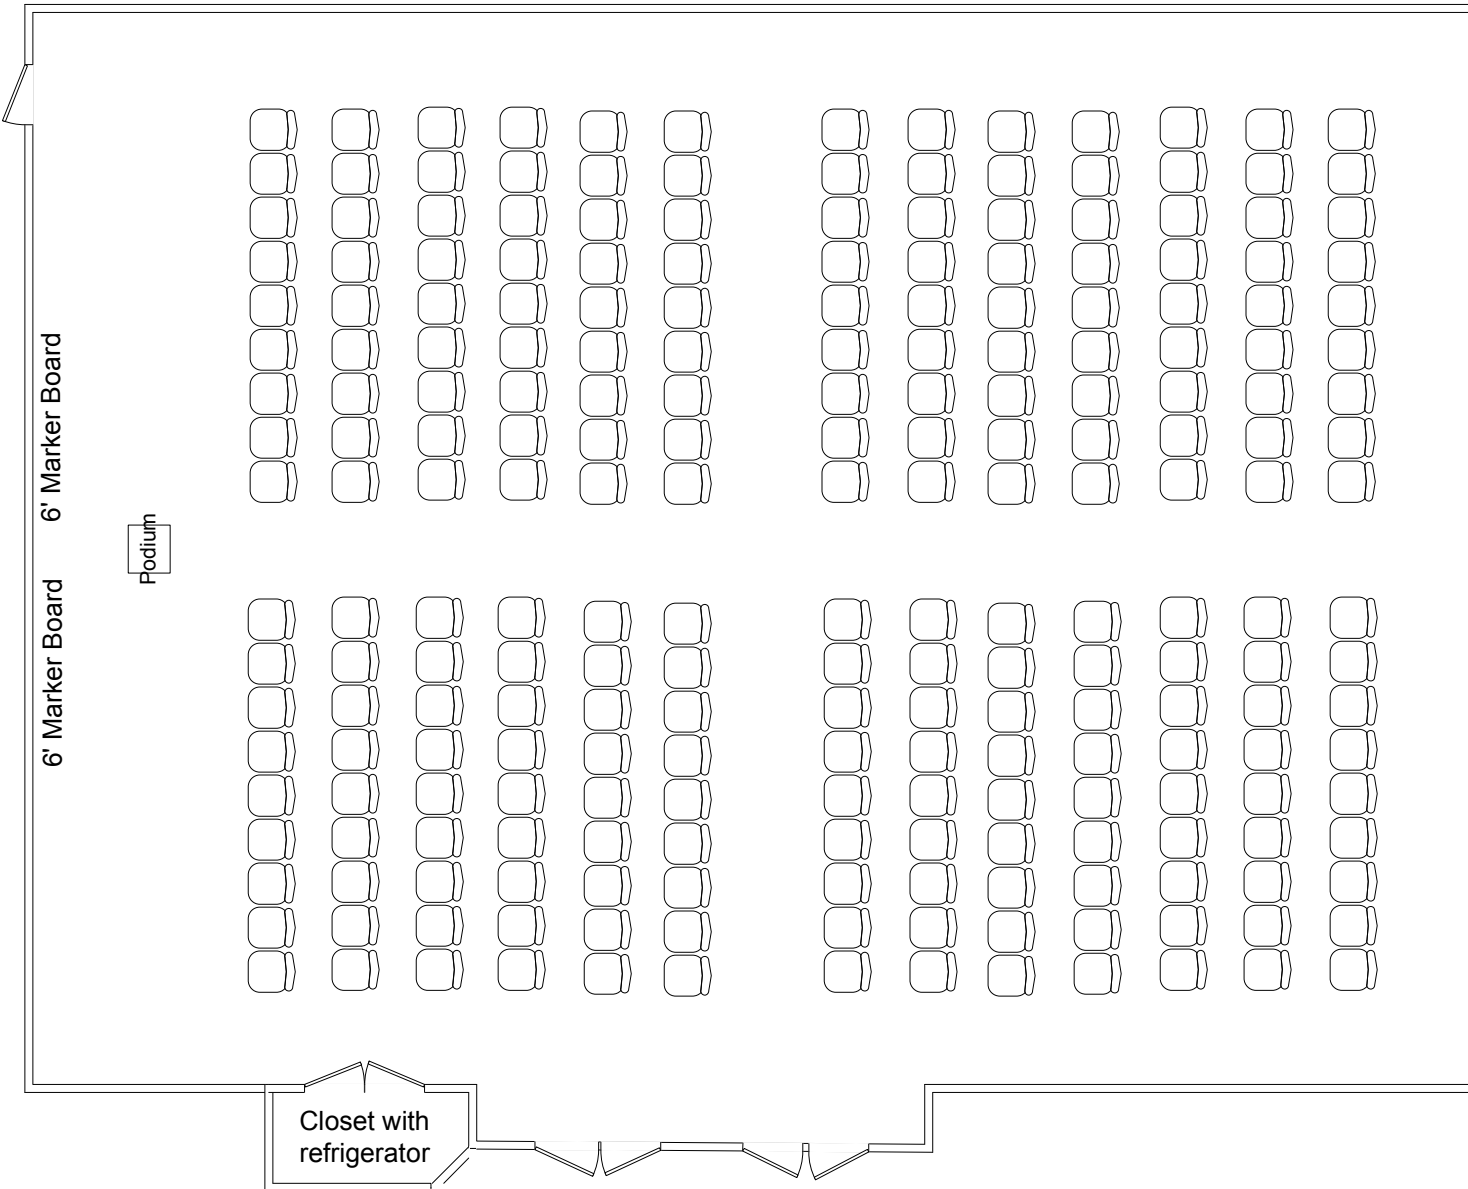

Birchwood Meeting Room

45' X 60' with 10' 7" drop ceiling

Optional Sideway Set Up Auditorium Style Seating for 234