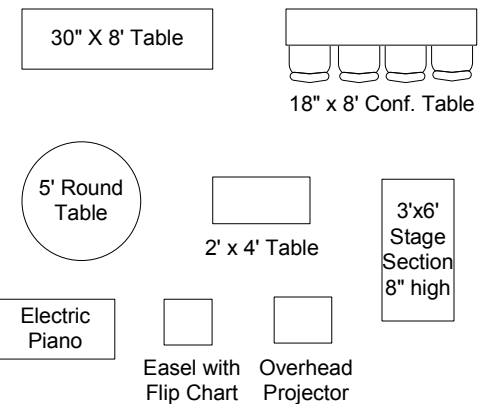

Set Up Equipment Available