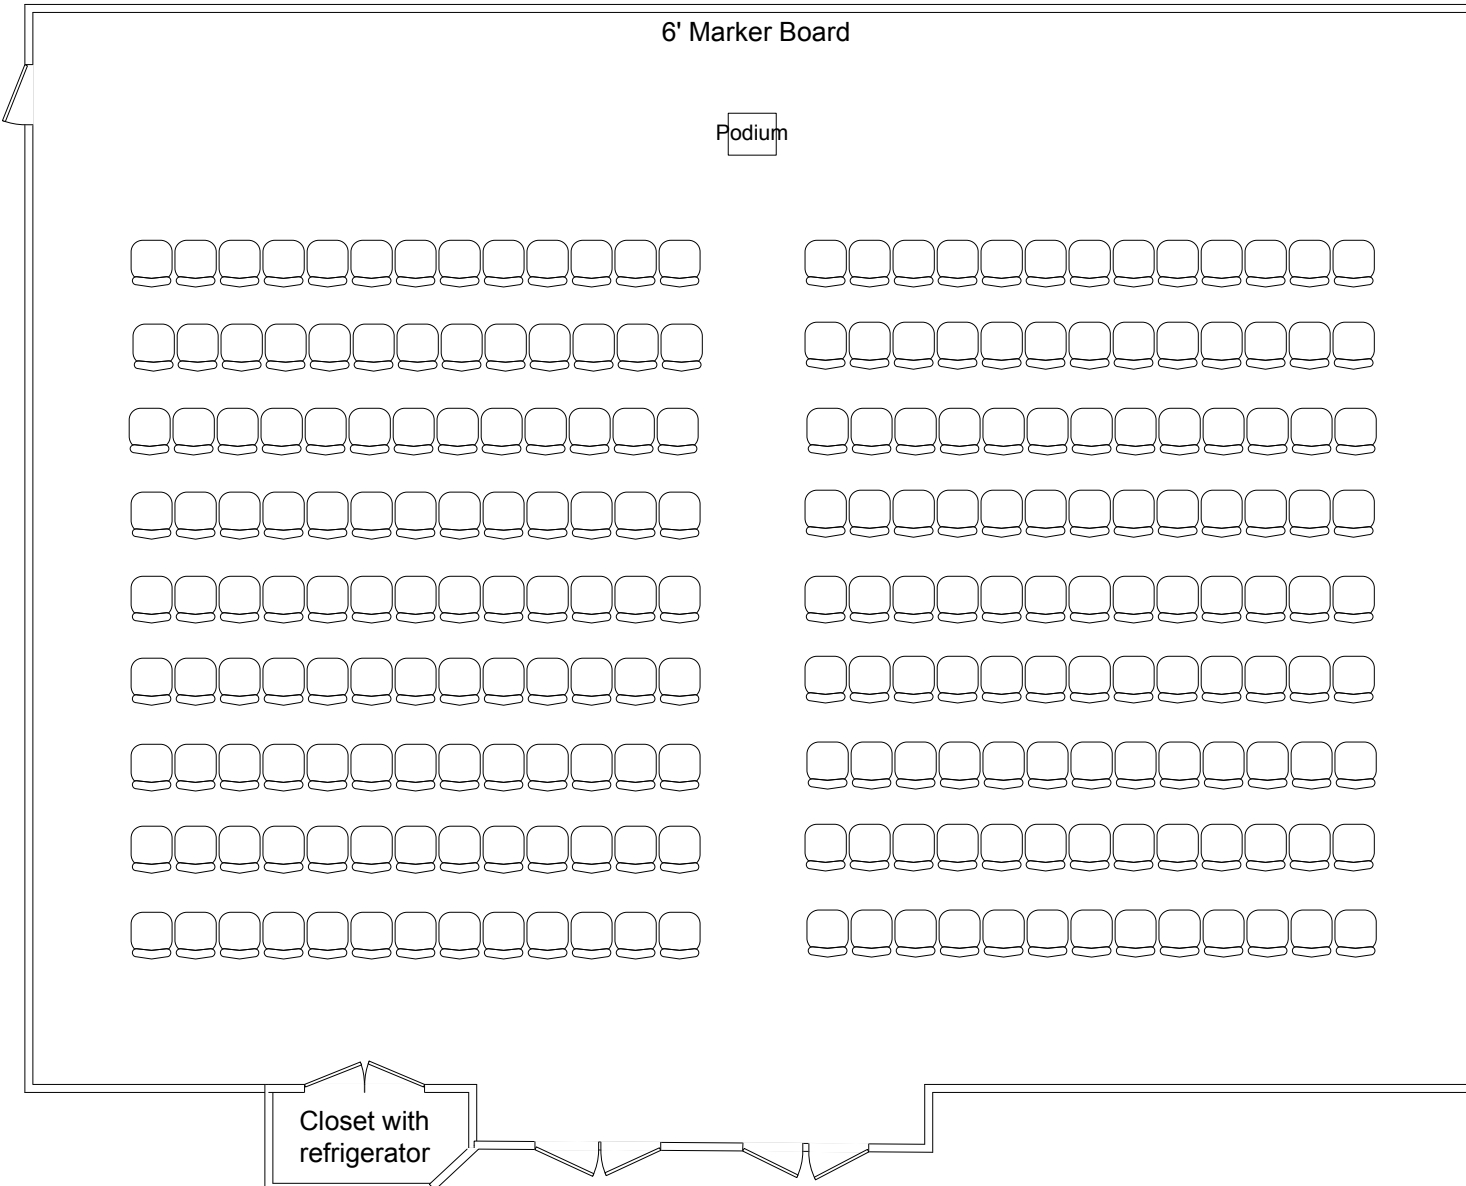

Birchwood Meeting Room

45' X 60' with 10' 7" drop ceiling

Auditorium Style Middle Aisle (3 Aisles) Seating for 234