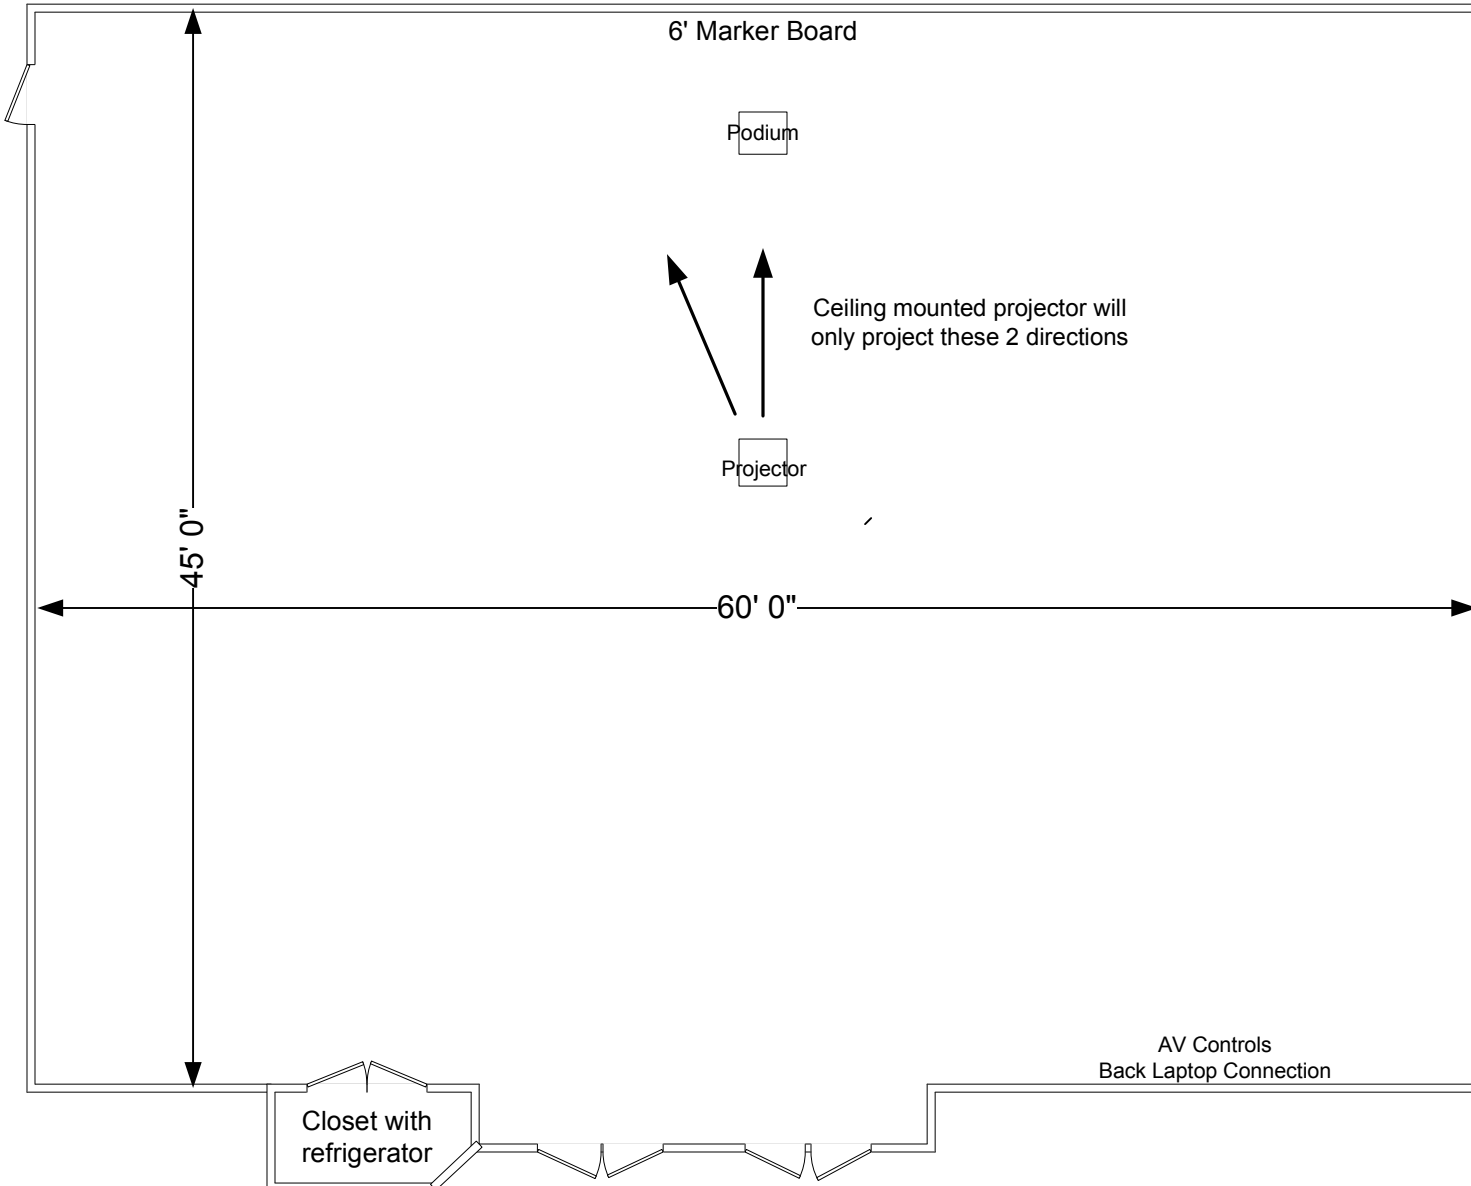

# Birchwood Meeting Room

45' X 60' with 10' 7" drop ceiling