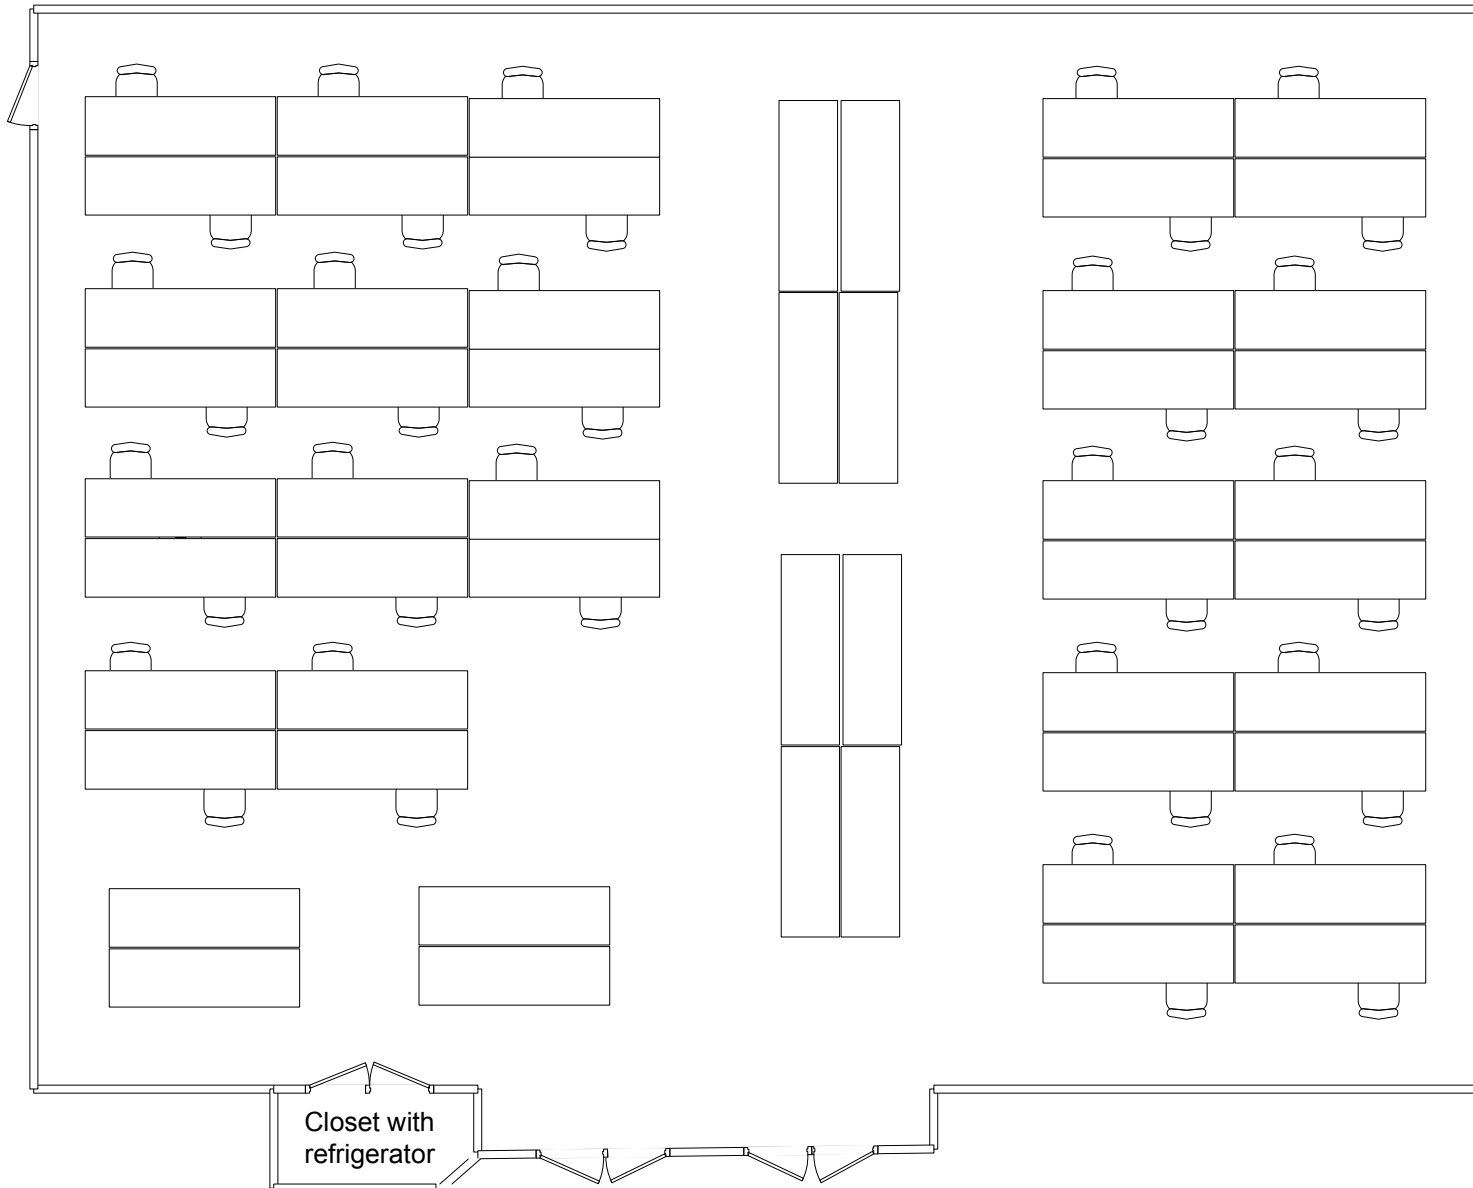

# Birchwood Meeting Room

45' X 60' with 10' 7" drop ceiling

Crafts / Scrap Booking Style  
54-8' Tables, Seating for 42