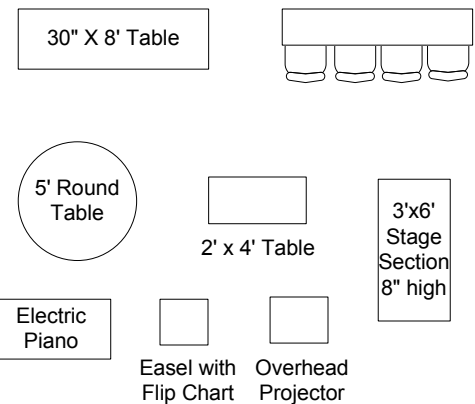

Set Up Equipment Available