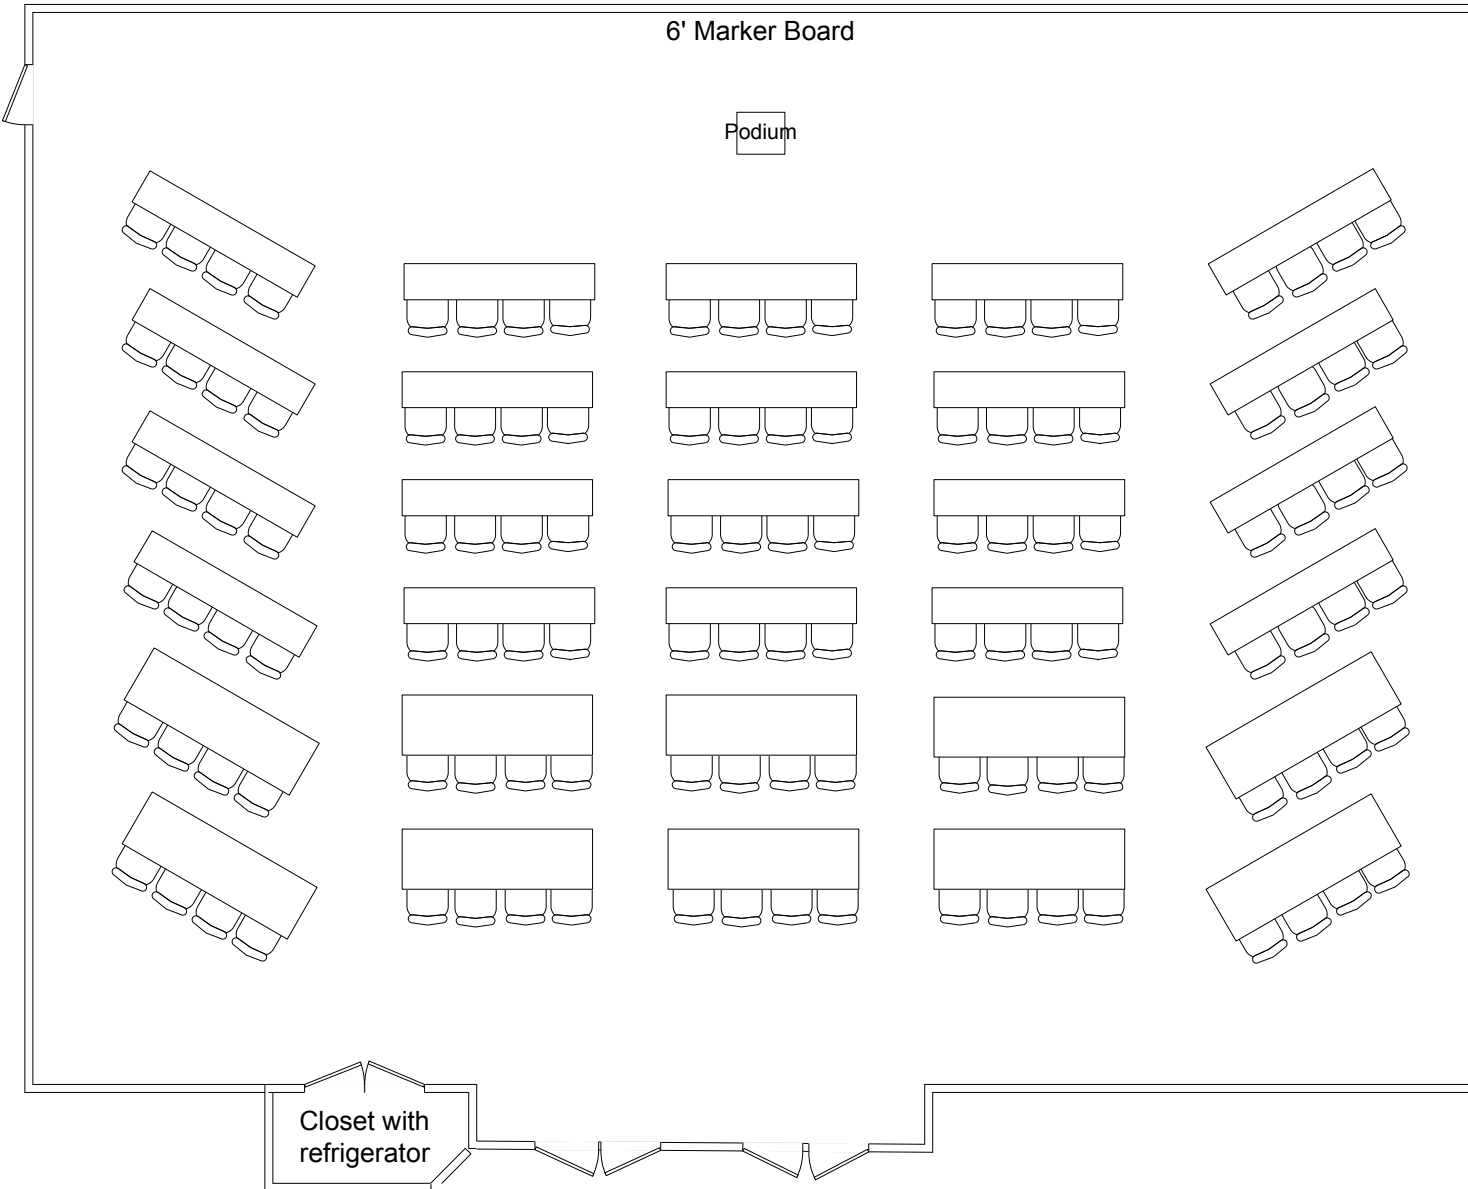

Birchwood Meeting Room

45' X 60' with 10' 7" drop ceiling

Conference Style Seating for 120

(we only have 20 narrow tables)