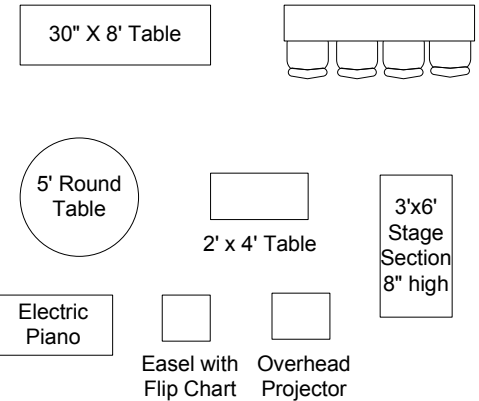

Set Up Equipment Available