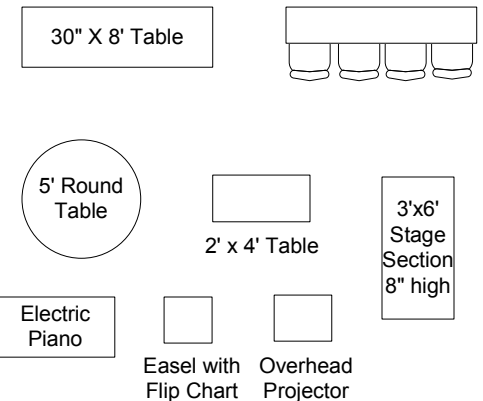

Set Up Equipment Available