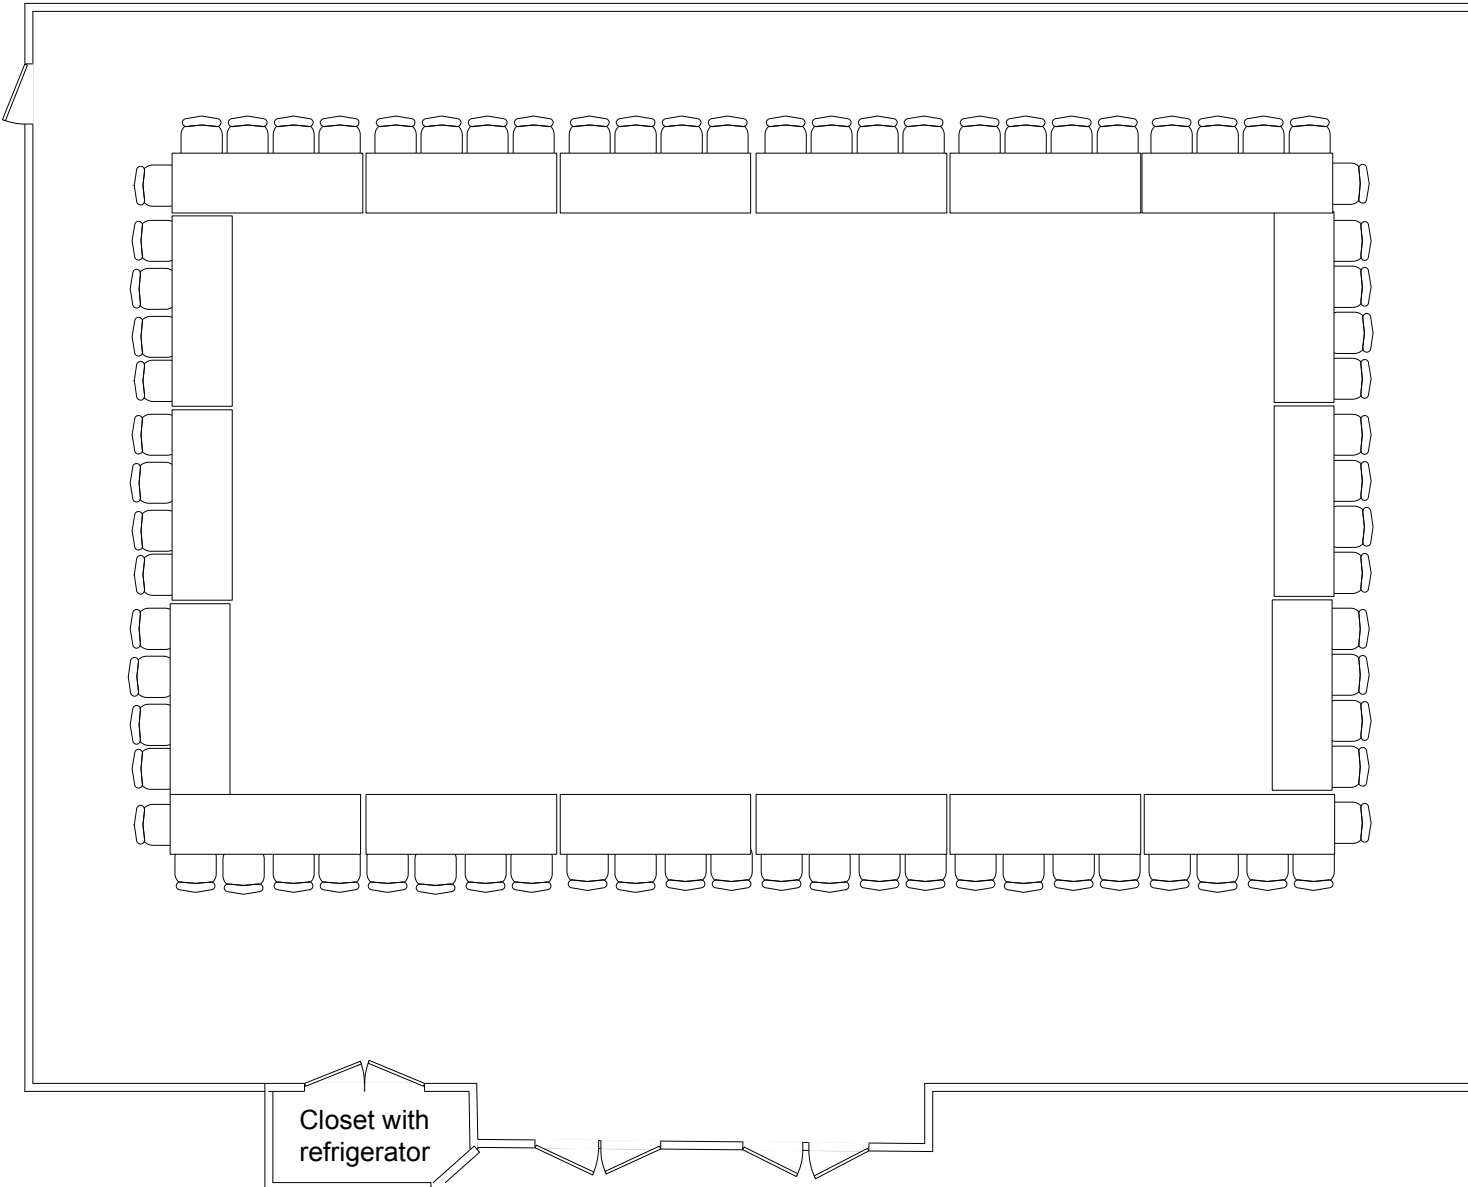

Birchwood Meeting Room

45' X 60' with 10' 7" drop ceiling

Closed Board Style
Seating for 76
behind 30" tables