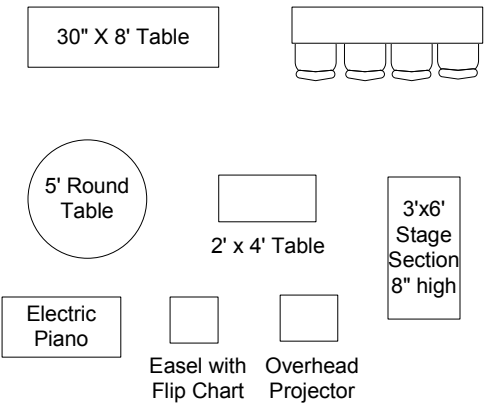

Set Up Equipment Available