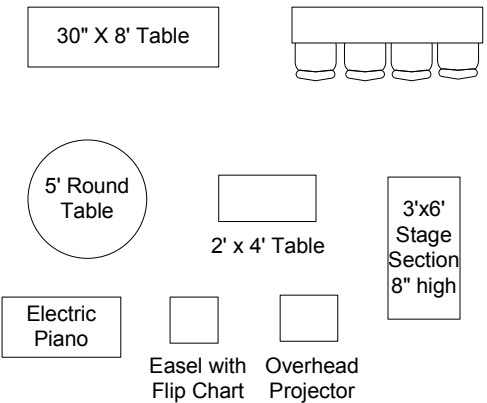

Set Up Equipment Available