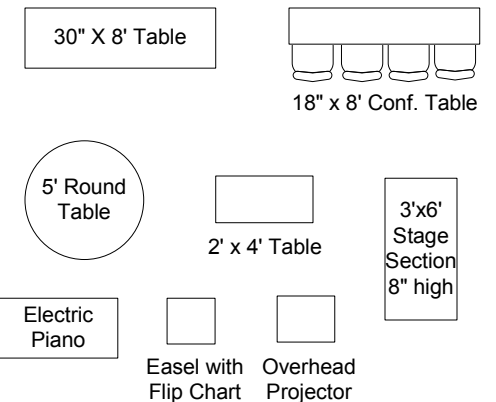

Set Up Equipment Available