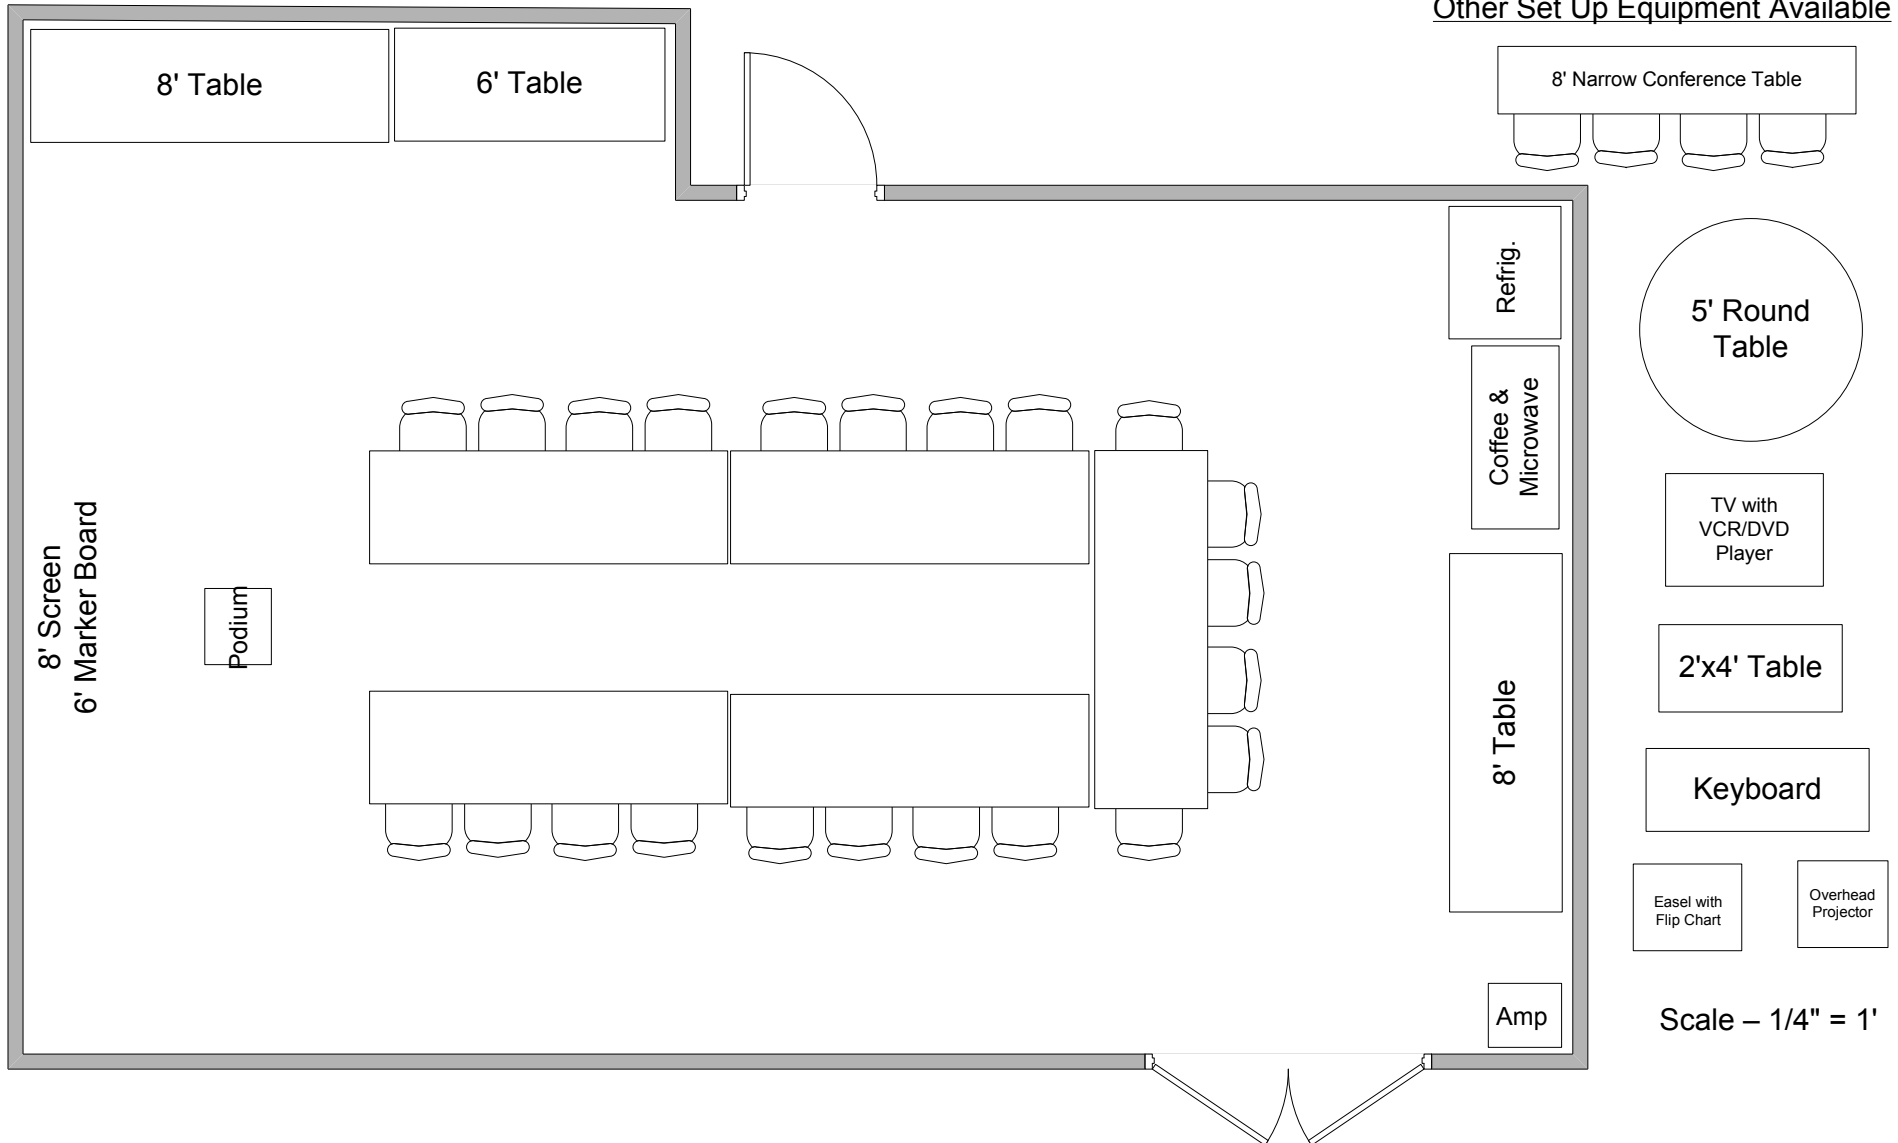

## 19½' X 35' with 8' ceiling

### Open Board Style Seating for 22

PA System

Yamaha 212s Amp

Cassette/CD Player can be requested

Maximum of 6 mikes / inputs

Bulletin strips on all walls

Other Set Up Equipment Available

Scale – 1/4" = 1'

# Chestnut Meeting Room

Located in Nature Center

19½' X 35' with 8' ceiling

Closed Board Style  
Seating for 28

PA System  
Yamaha 212s Amp  
Cassette/CD Player can be requested  
Maximum of 6 mikes / inputs