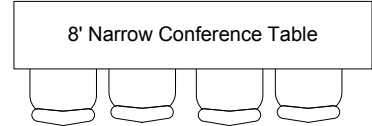

## 19½' X 35' with 8' ceiling

Open Room

PA System

Yamaha 212s Amp

Cassette/CD Player can be requested

Maximum of 6 mikes / inputs

Bulletin strips on all walls

Other Set Up Equipment Available