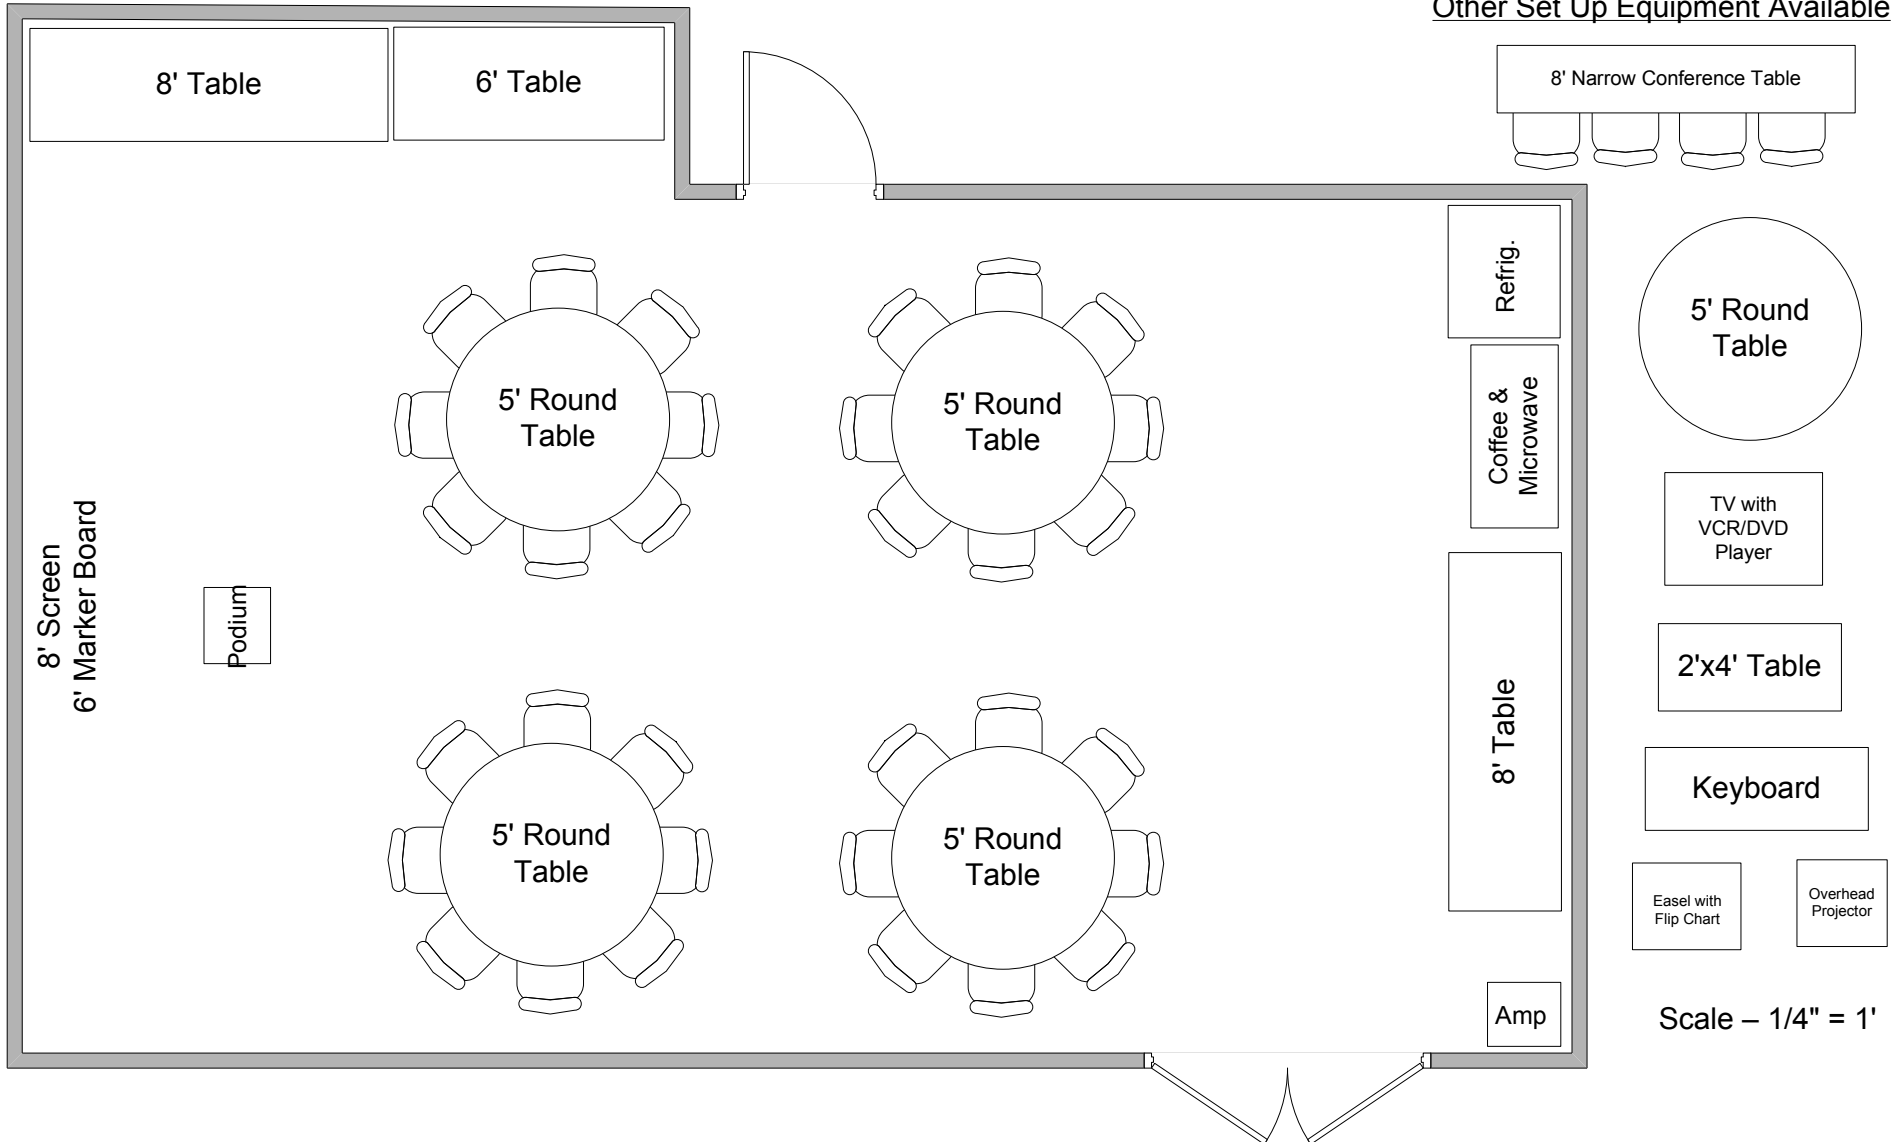

Chestnut Meeting Room

Located in Nature Center

19½' X 35' with 8' ceiling

Round Table Style
Seating for 32

PA System

Yamaha 212s Amp

Cassette/CD Player can be requested

Maximum of 6 mikes / inputs

Bulletin strips on all walls

Other Set Up Equipment Available