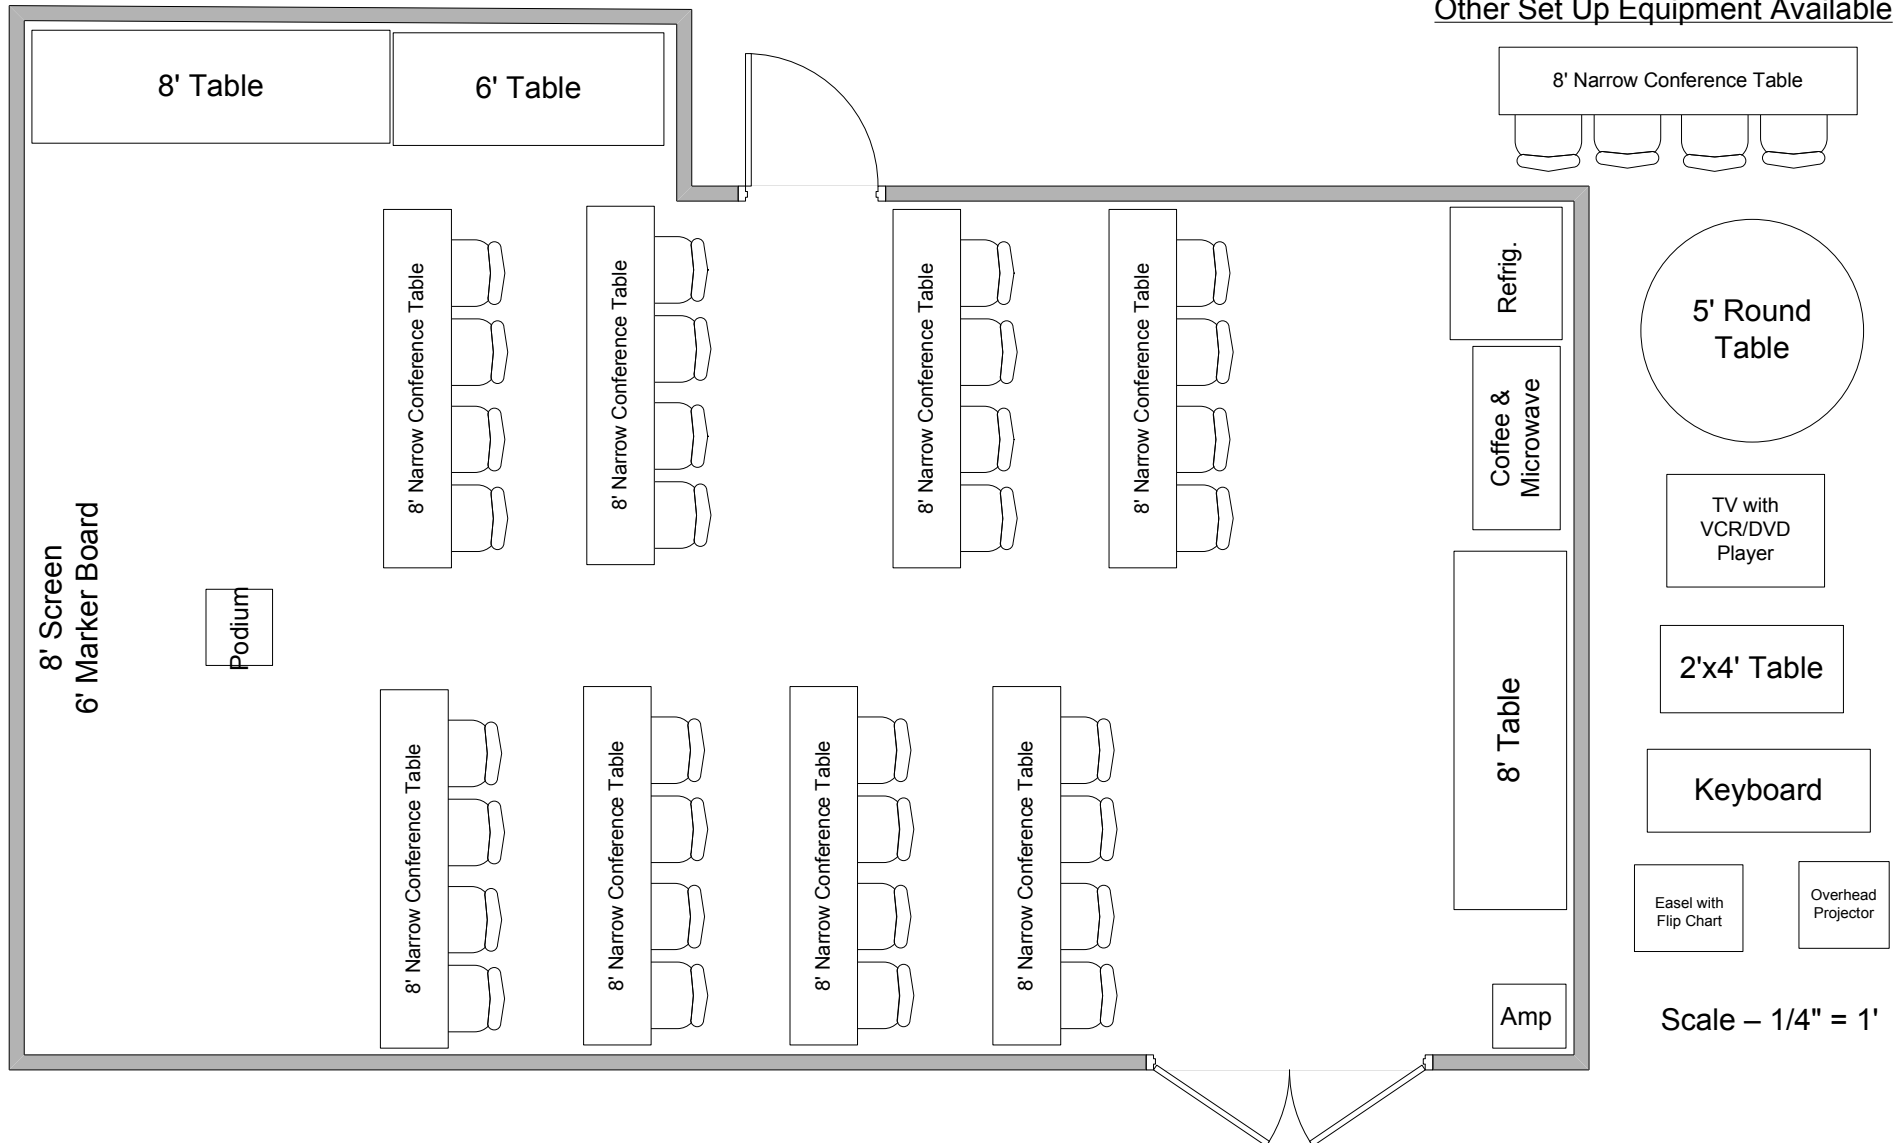

### Conference Style Seating for 32

PA System

Yamaha 212s Amp

Cassette/CD Player can be requested

Maximum of 6 mikes / inputs

Bulletin strips on all walls

Other Set Up Equipment Available

# Chestnut Meeting Room

Located in Nature Center