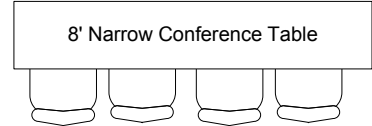

### Circle Style

Single Open - 24  
Single Closed - 32

PA System

Yamaha 212s Amp

Cassette/CD Player can be requested

Maximum of 6 mikes / inputs

Bulletin strips on all walls

Other Set Up Equipment Available