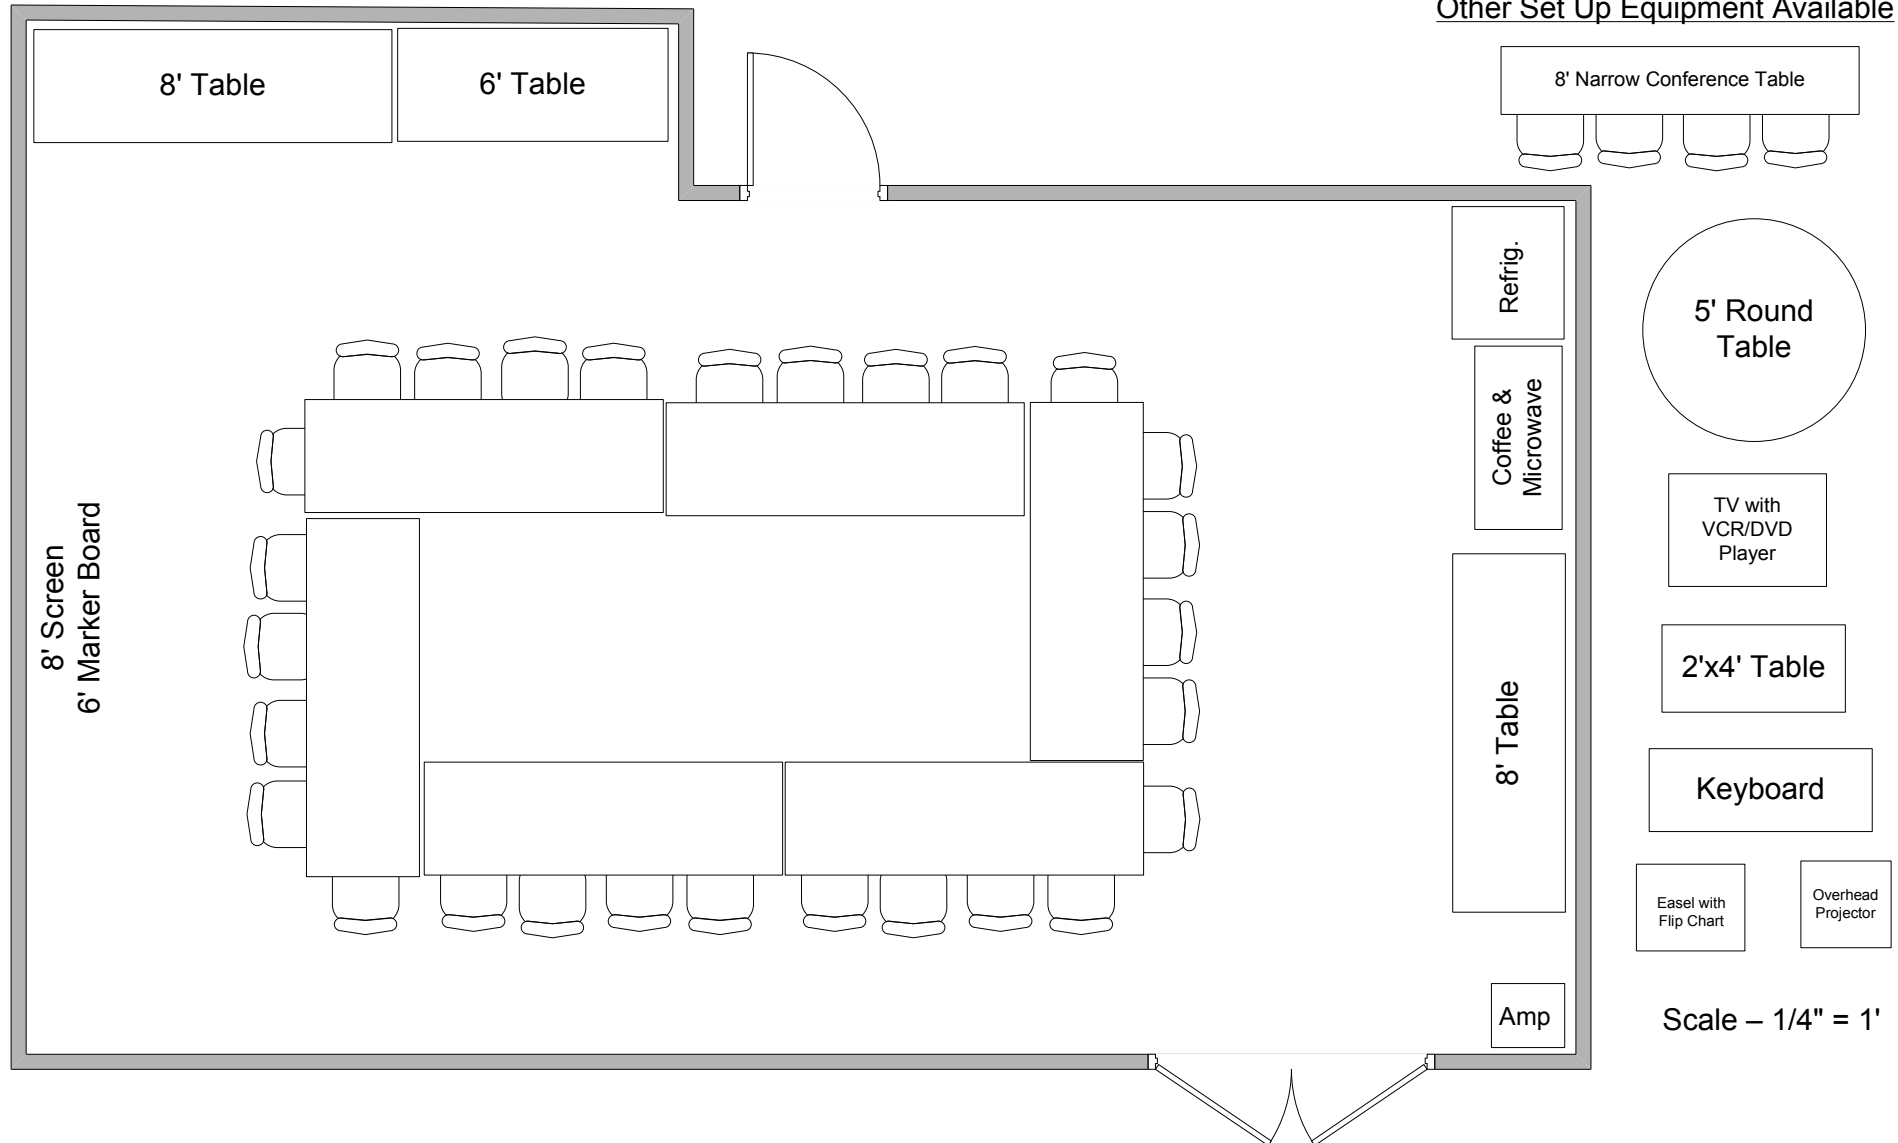

Chestnut Meeting Room

Located in Nature Center

19½' X 35' with 8' ceiling

Closed Board Style
Seating for 28

PA System
Yamaha 212s Amp
Cassette/CD Player can be requested
Maximum of 6 mikes / inputs

Bulletin strips on all walls

Other Set Up Equipment Available