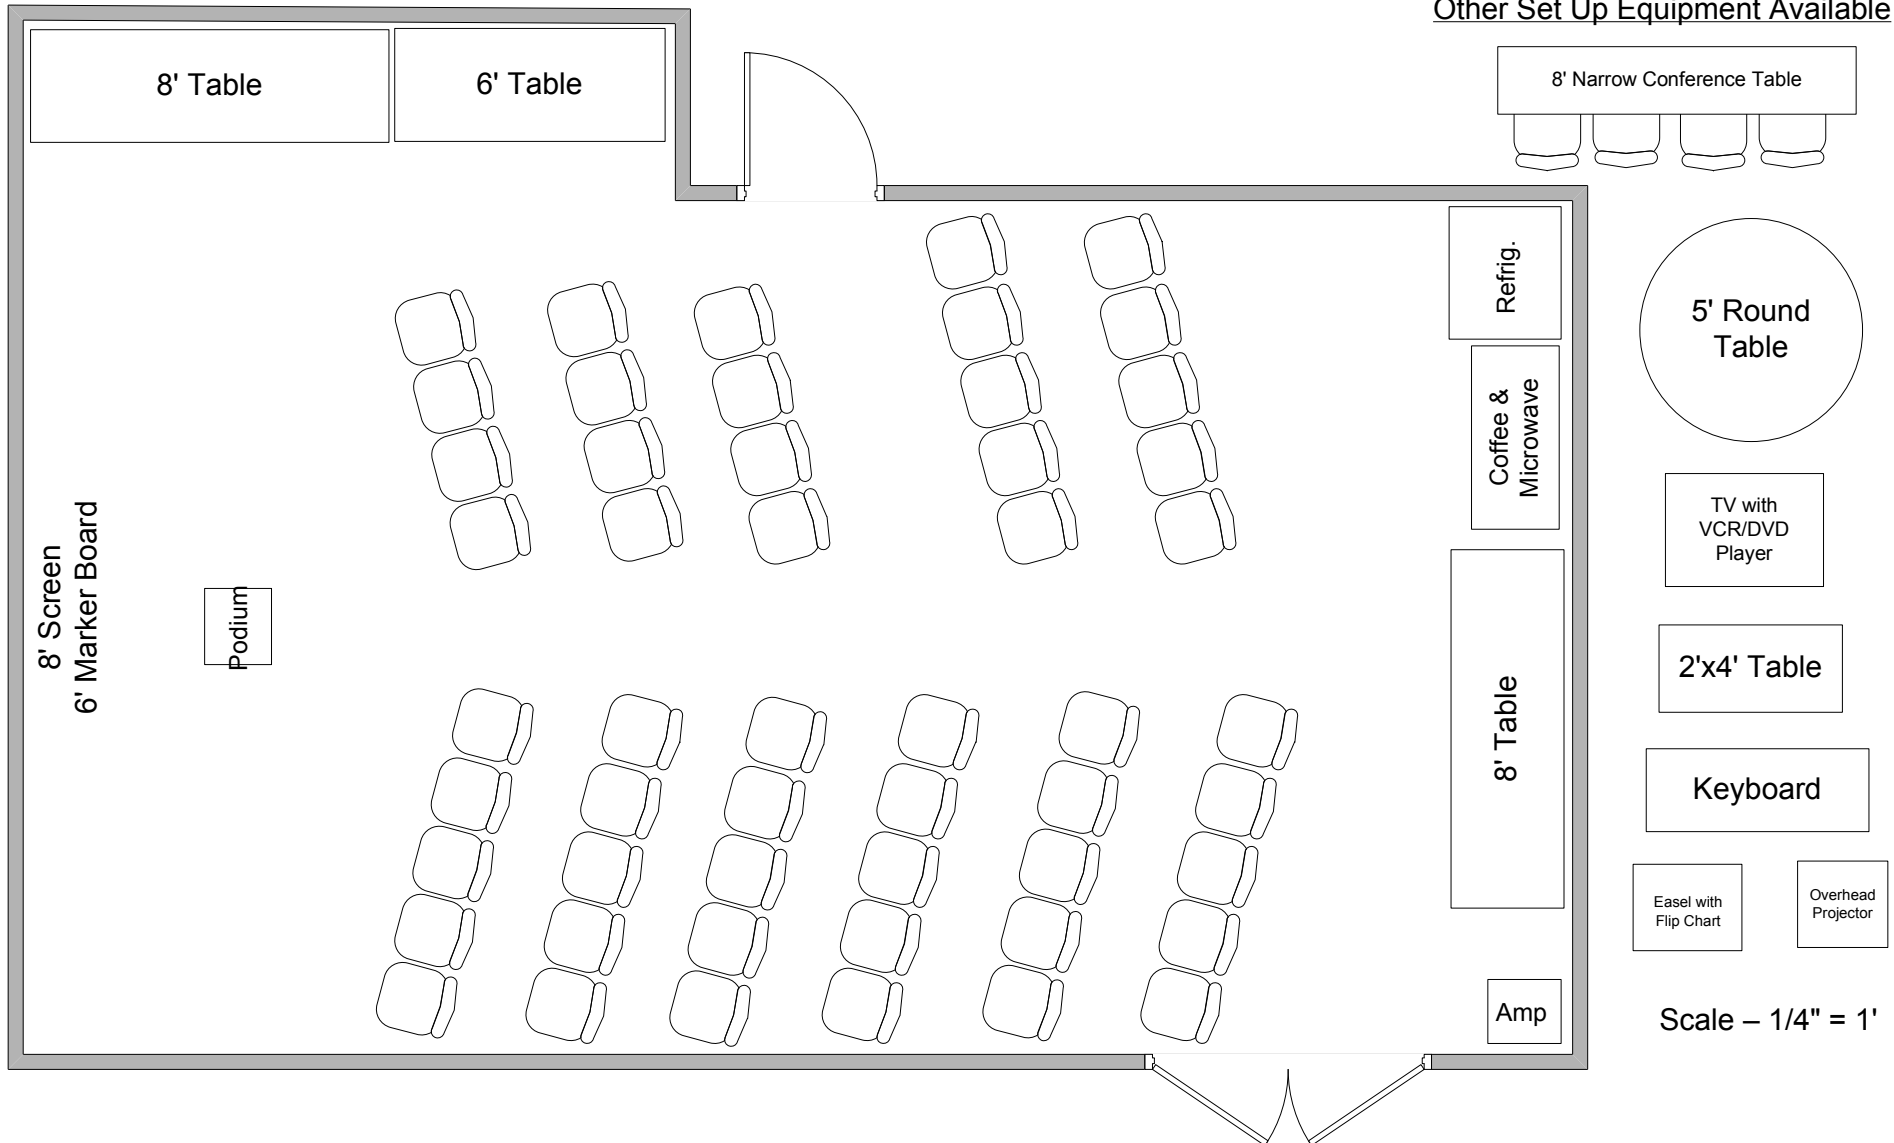

Chestnut Meeting Room

Located in Nature Center

19½' X 35' with 8' ceiling

Casual Auditorium Style
Seating for 52

PA System

Yamaha 212s Amp

Cassette/CD Player can be requested

Maximum of 6 mikes / inputs

Bulletin strips on all walls

Other Set Up Equipment Available