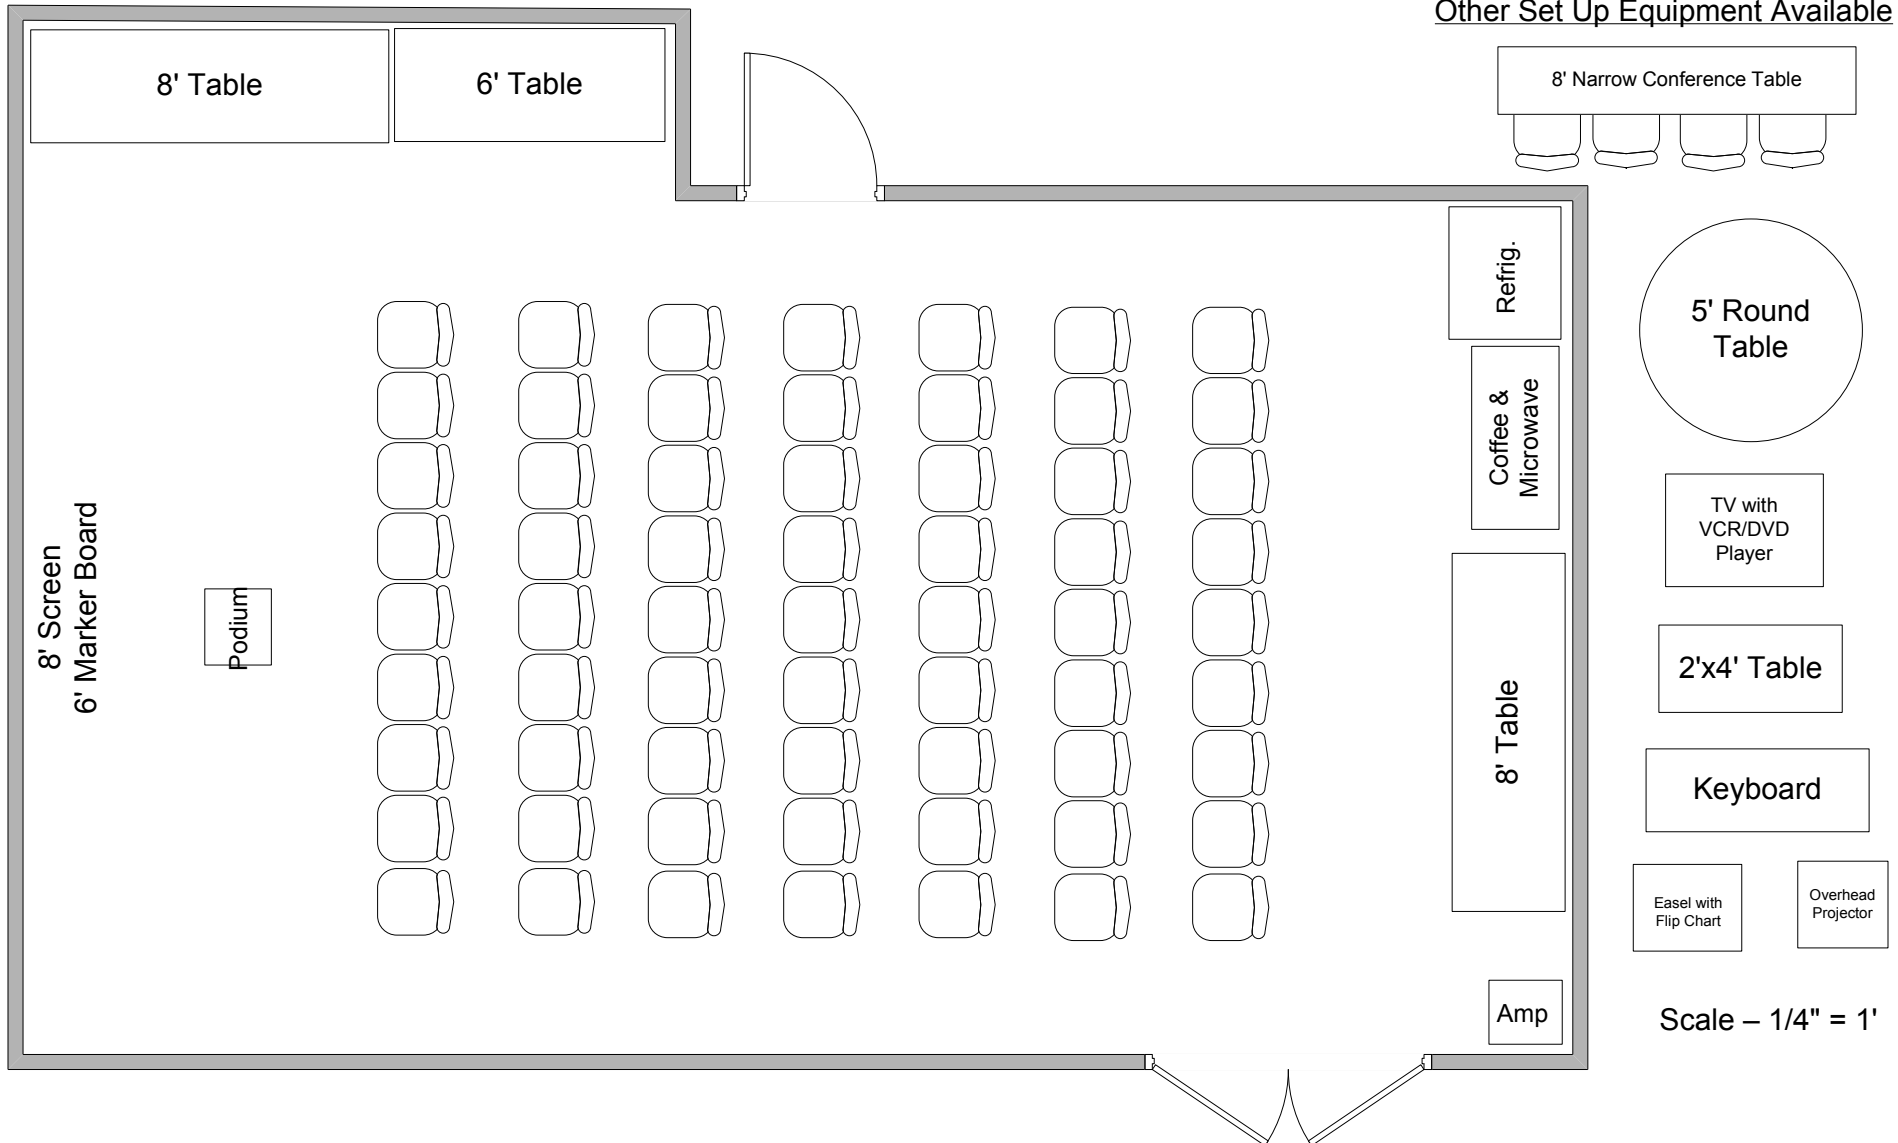

## 19½' X 35' with 8' ceiling

### Auditorium Style Seating for 63

PA System

Yamaha 212s Amp

Cassette/CD Player can be requested

Maximum of 6 mikes / inputs

Bulletin strips on all walls

Other Set Up Equipment Available

# Chestnut Meeting Room

Located in Nature Center

19½' X 35' with 8' ceiling

Casual Auditorium Style  
Seating for 52

PA System

Yamaha 212s Amp

Cassette/CD Player can be requested

Maximum of 6 mikes / inputs