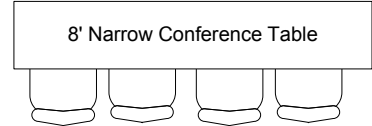

### Open Board Style Seating for 22

PA System

Yamaha 212s Amp

Cassette/CD Player can be requested

Maximum of 6 mikes / inputs

Bulletin strips on all walls

Other Set Up Equipment Available

Scale – 1/4" = 1'