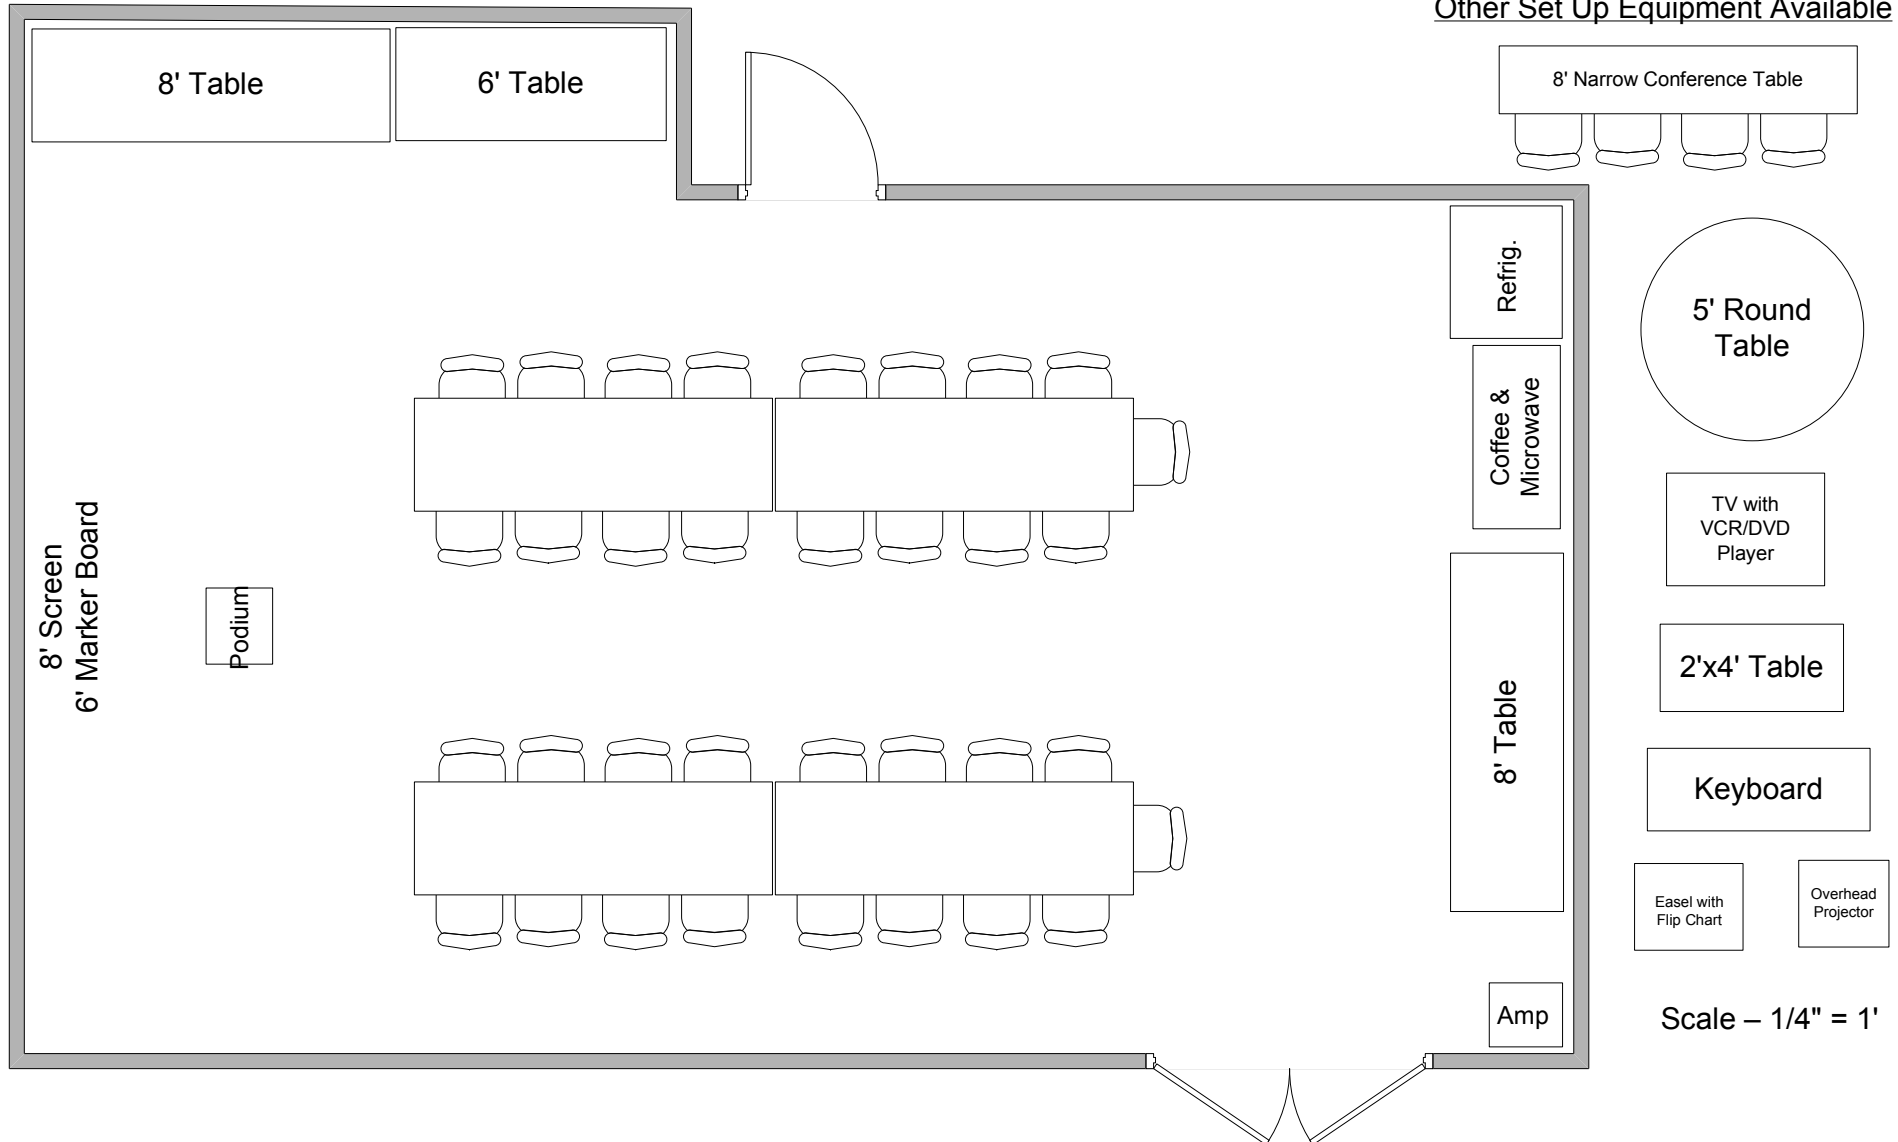

Chestnut Meeting Room

Located in Nature Center

19½' X 35' with 8' ceiling

Long Table Style
Seating for 34

PA System

Yamaha 212s Amp

Cassette/CD Player can be requested

Maximum of 6 mikes / inputs

Bulletin strips on all walls

Other Set Up Equipment Available