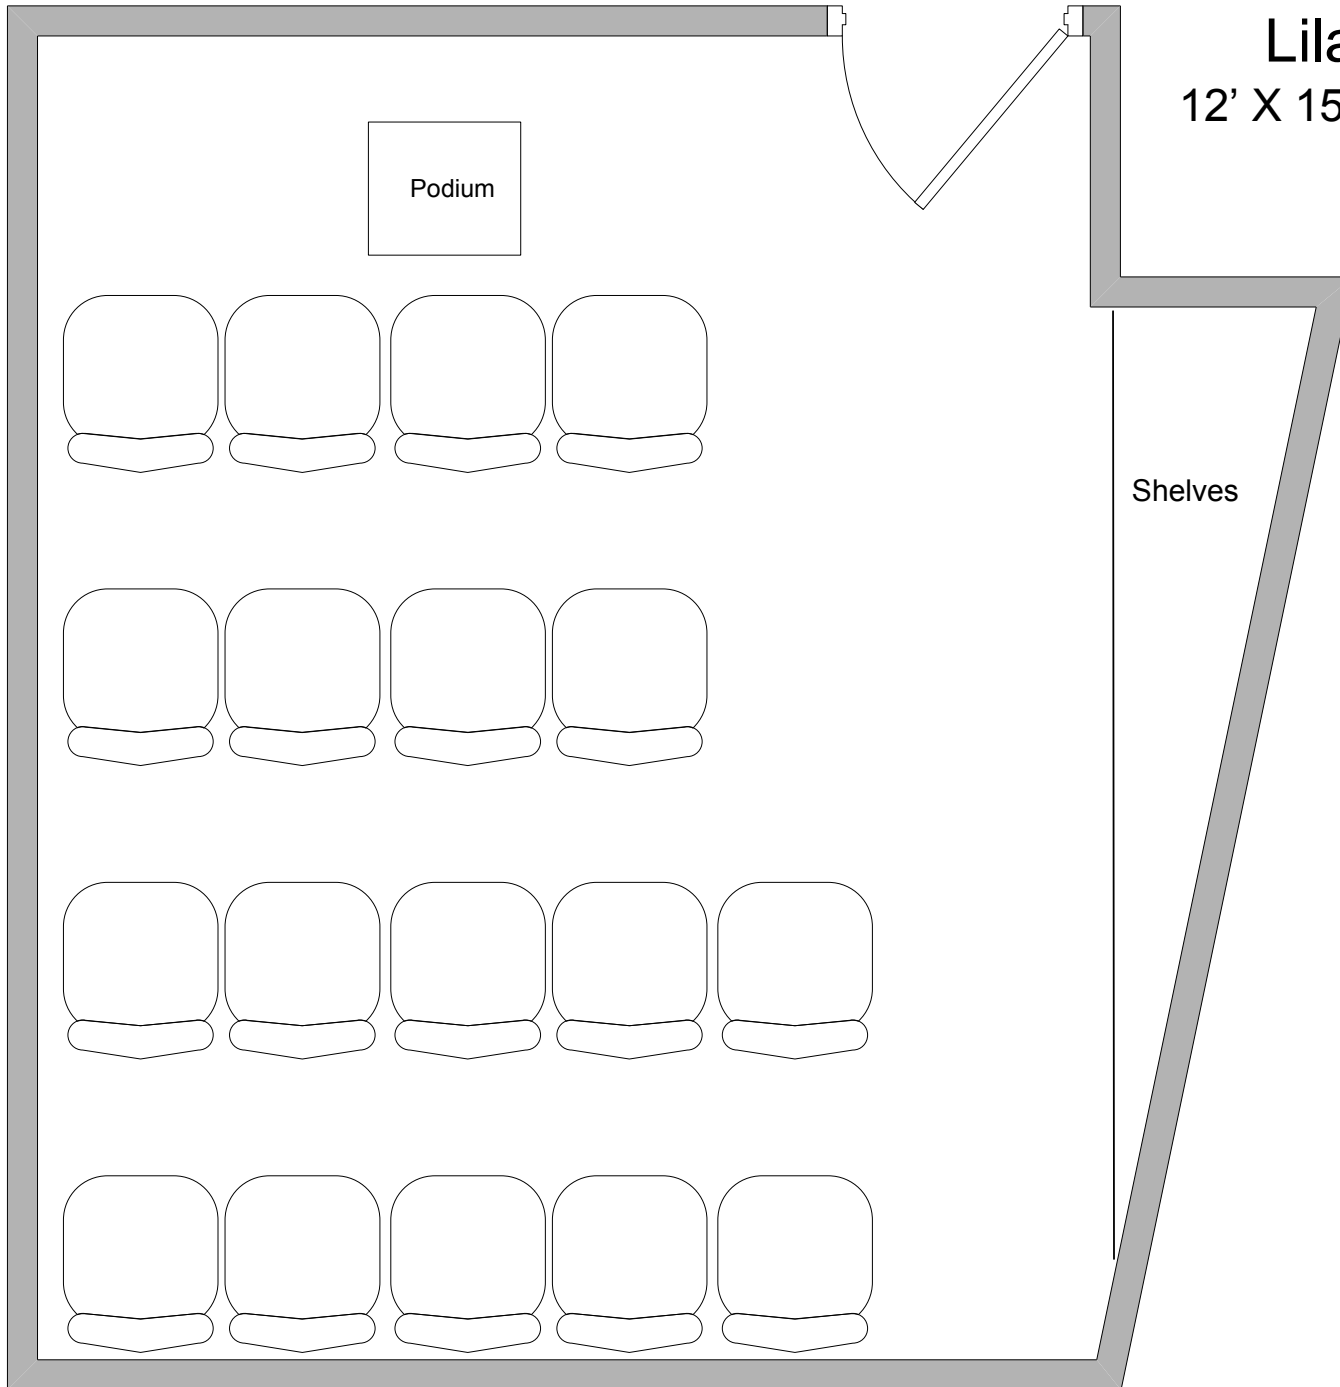

Lilac Meeting Room

12' X 15' with 9'-12½' sloped ceiling

Open Room

Scale – 1/2" = 1'

Very small meeting room.
Not equipped for AV.

See following diagrams for
available equipment.

Lilac Meeting Room

12' X 15' with 9'-12½' sloped ceiling

Chairs in Rows
Seating for 18

Scale – 1/2" = 1'

Very small meeting room.
Not equipped for AV.

Lilac Meeting Room

12' X 15' with 9'-12½' sloped ceiling

Conference Style
Seating for 8

Scale – 1/2" = 1'

Very small meeting room.
Not equipped for AV.

Lilac Meeting Room

12' X 15' with 9'-12½' sloped ceiling

Board Style
Seating for 10

Scale – 1/2" = 1'

Very small meeting room.
Not equipped for AV.

Lilac Meeting Room

12' X 15' with 9'-12½' sloped ceiling

Round Tables
Seating for 12

Scale – 1/2" = 1'

Shelves

Very small meeting room.
Not equipped for AV.

Lilac Meeting Room

12' X 15' with 9'-12½' sloped ceiling

Chairs in Circle
Seating for 15

Scale – 1/2" = 1'

Very small meeting room.
Not equipped for AV.