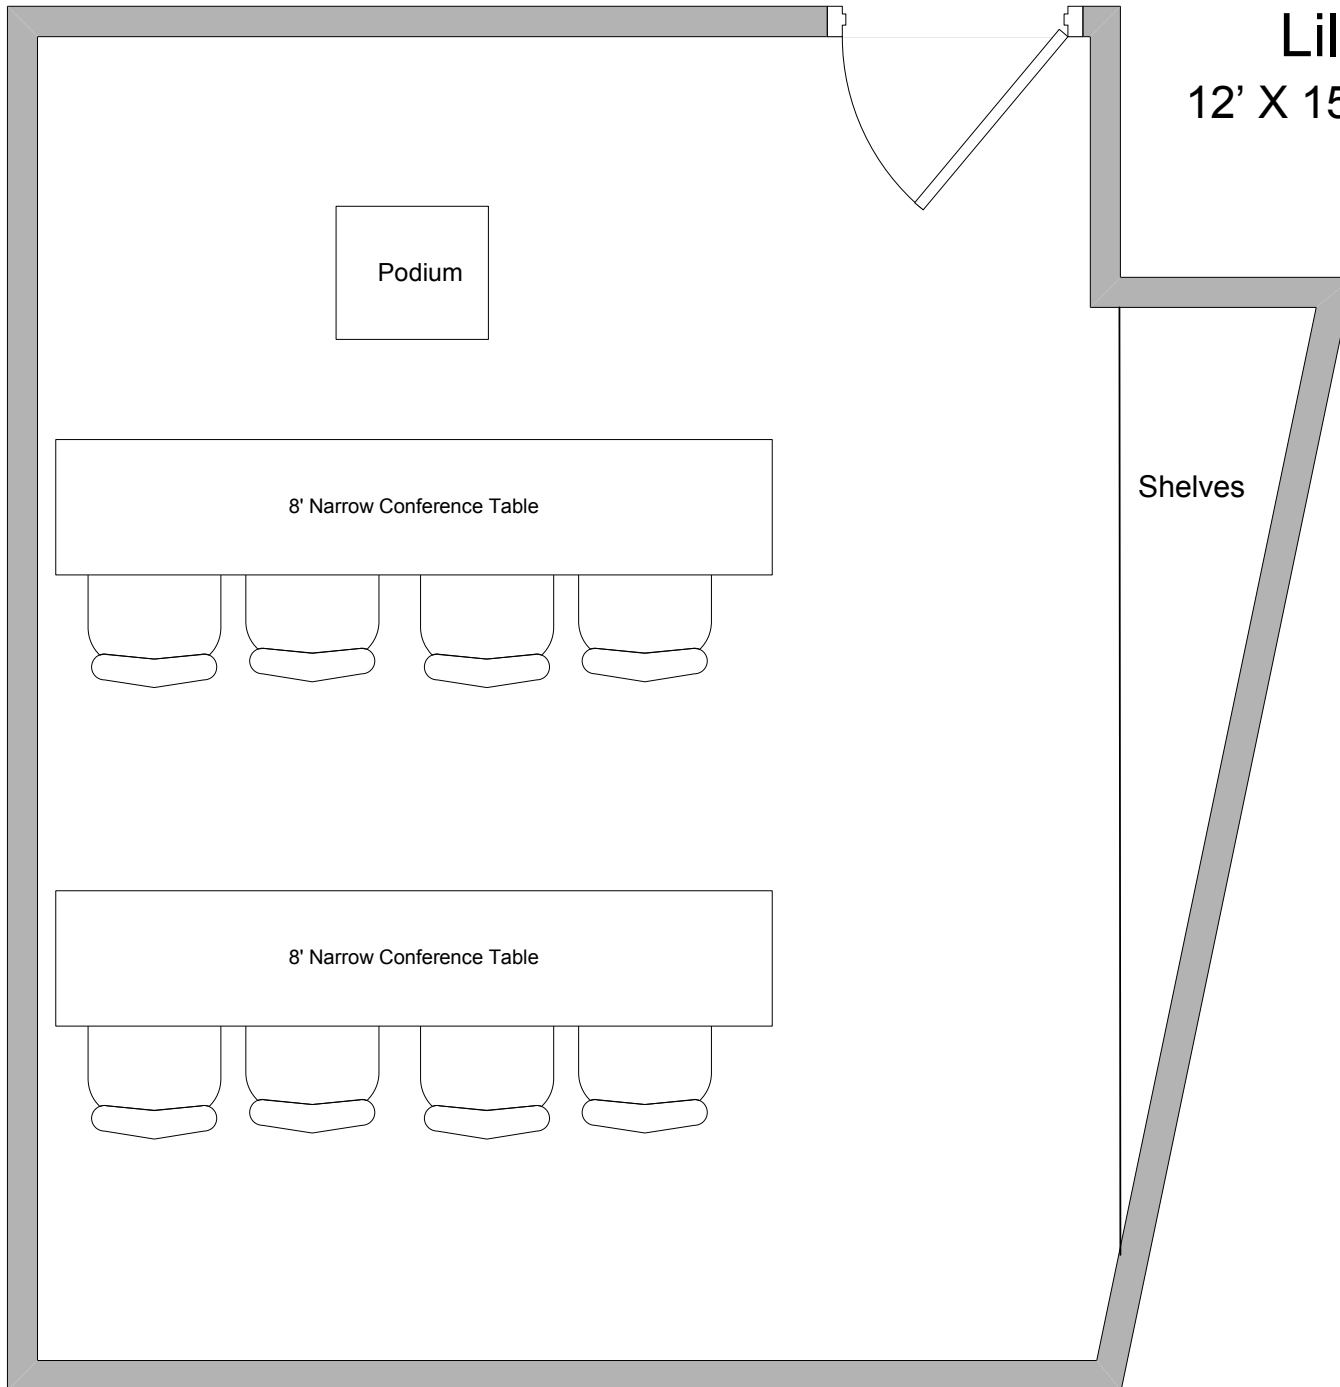

Lilac Meeting Room

12' X 15' with 9'-12½' sloped ceiling

Open Room

Scale – 1/2" = 1'

Very small meeting room.
Not equipped for AV.

See following diagrams for
available equipment.

Lilac Meeting Room

12' X 15' with 9'-12½' sloped ceiling

Chairs in Rows
Seating for 18

Scale – 1/2" = 1'

Very small meeting room.
Not equipped for AV.

Lilac Meeting Room

12' X 15' with 9'-12½' sloped ceiling

Conference Style
Seating for 8

Scale – 1/2" = 1'

Very small meeting room.
Not equipped for AV.

Lilac Meeting Room

12' X 15' with 9'-12½' sloped ceiling

Board Style
Seating for 10

Scale – 1/2" = 1'

Very small meeting room.
Not equipped for AV.

Lilac Meeting Room

12' X 15' with 9'-12½' sloped ceiling

Round Tables
Seating for 12

Scale – 1/2" = 1'

Shelves

Very small meeting room.
Not equipped for AV.

Lilac Meeting Room

12' X 15' with 9'-12½' sloped ceiling

Chairs in Circle
Seating for 15

Scale – 1/2" = 1'

Very small meeting room.
Not equipped for AV.