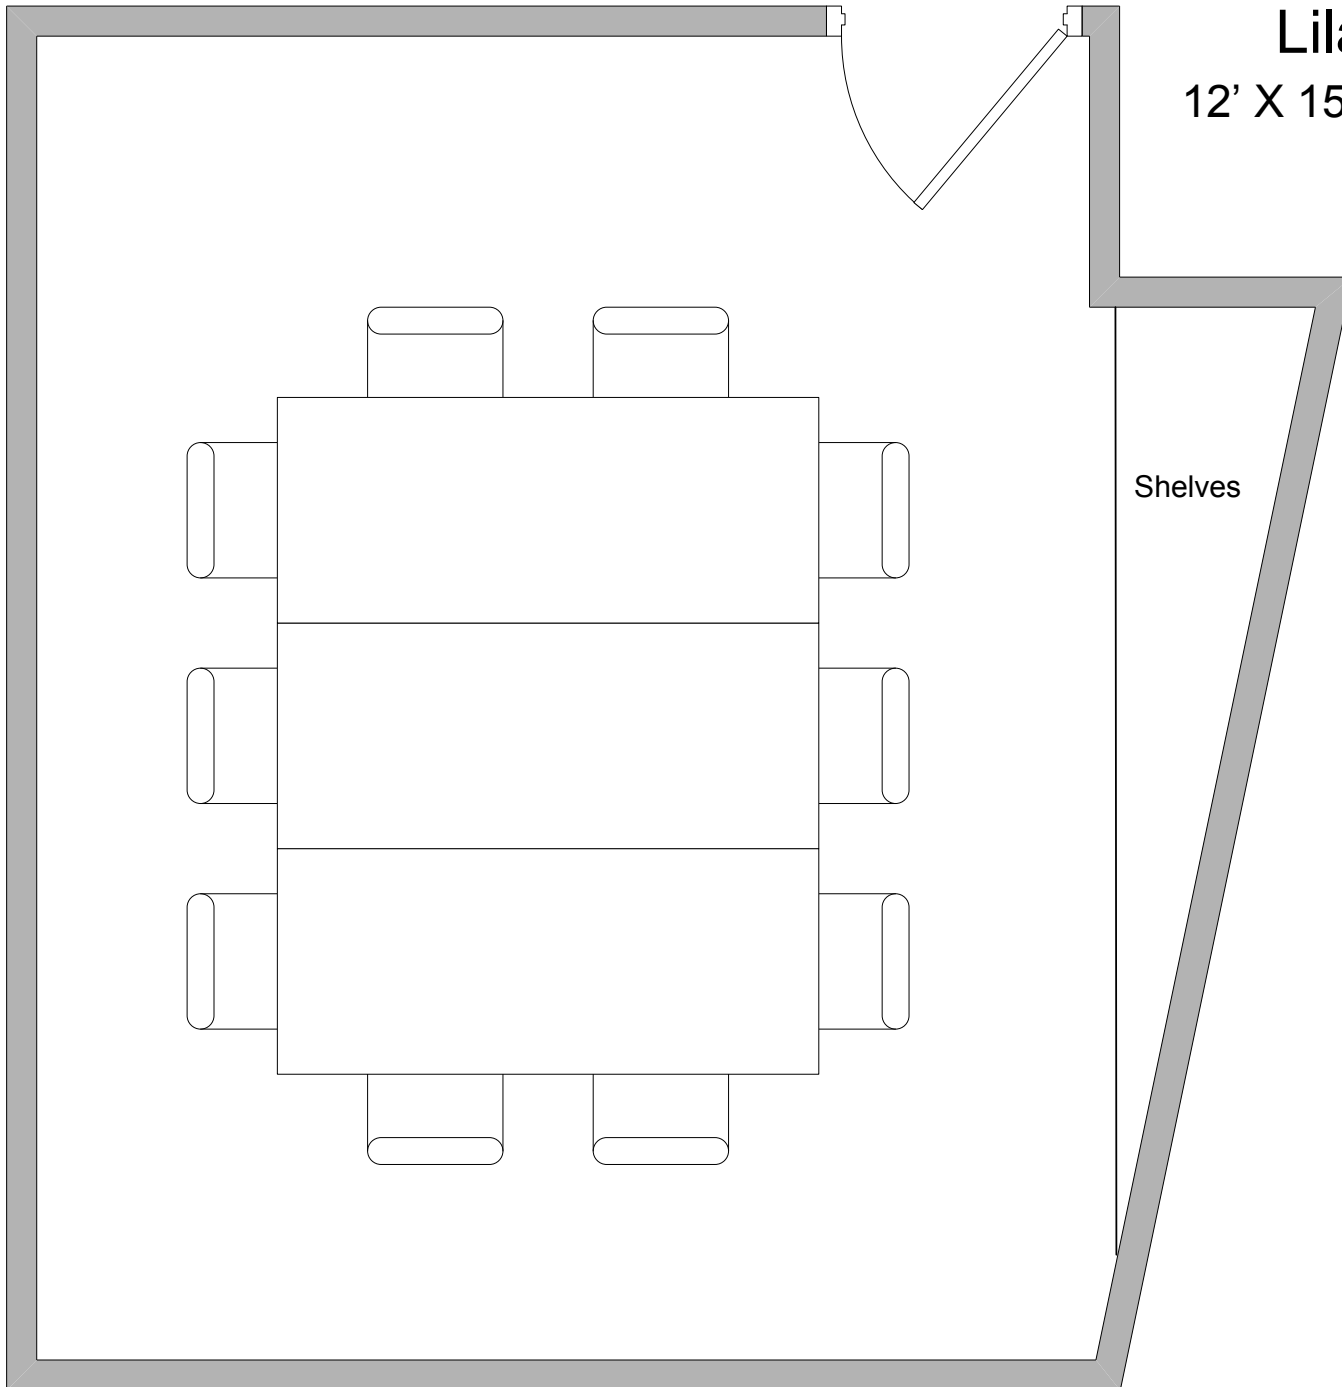

Lilac Meeting Room

12' X 15' with 9'-12½' sloped ceiling

Open Room

Scale – 1/2" = 1'

Very small meeting room.
Not equipped for AV.

See following diagrams for
available equipment.

Lilac Meeting Room

12' X 15' with 9'-12½' sloped ceiling

Chairs in Rows
Seating for 18

Scale – 1/2" = 1'

Very small meeting room.
Not equipped for AV.

Lilac Meeting Room

12' X 15' with 9'-12½' sloped ceiling

Conference Style
Seating for 8

Scale – 1/2" = 1'

Very small meeting room.
Not equipped for AV.

Lilac Meeting Room

12' X 15' with 9'-12½' sloped ceiling

Board Style
Seating for 10

Scale – 1/2" = 1'

Very small meeting room.
Not equipped for AV.

Lilac Meeting Room

12' X 15' with 9'-12½' sloped ceiling

Round Tables
Seating for 12

Scale – 1/2" = 1'

Shelves

Very small meeting room.
Not equipped for AV.

Lilac Meeting Room

12' X 15' with 9'-12½' sloped ceiling

Chairs in Circle
Seating for 15

Scale – 1/2" = 1'

Very small meeting room.
Not equipped for AV.