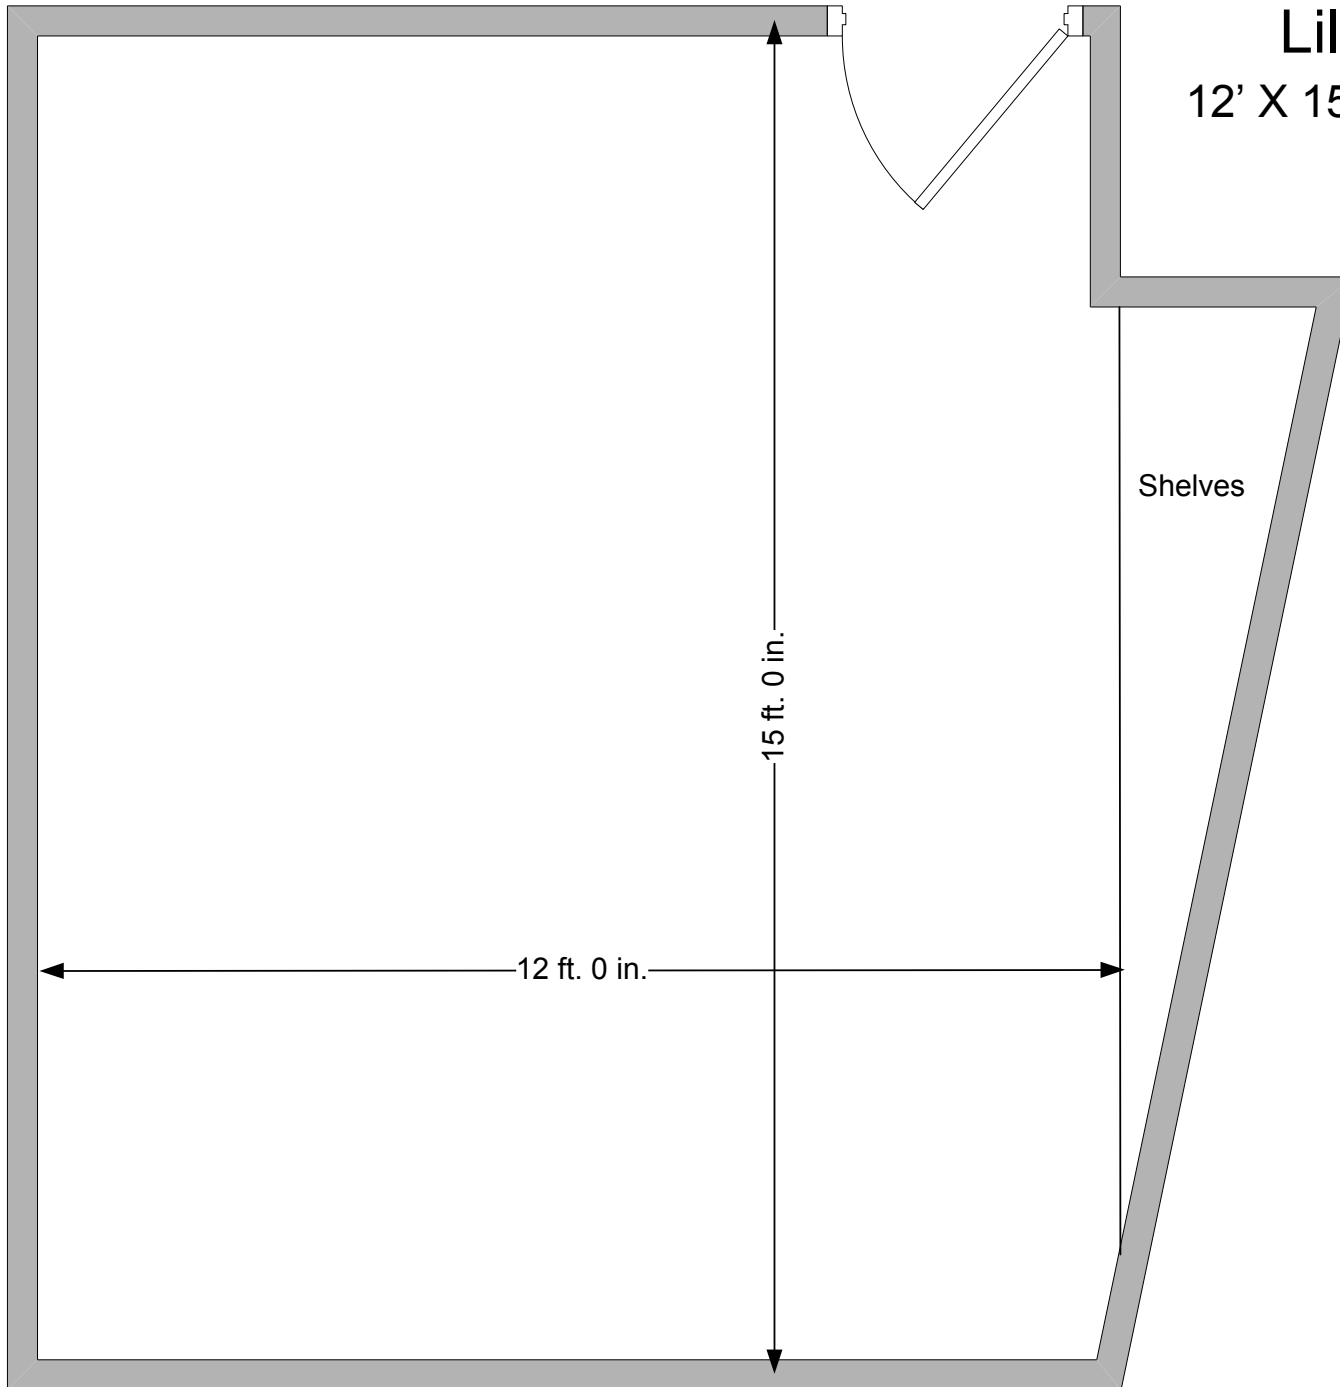

Lilac Meeting Room

12' X 15' with 9'-12½' sloped ceiling

Open Room

Scale – 1/2" = 1'

Very small meeting room.
Not equipped for AV.

See following diagrams for
available equipment.

Lilac Meeting Room

12' X 15' with 9'-12½' sloped ceiling

Chairs in Rows
Seating for 18

Scale – 1/2" = 1'

Very small meeting room.
Not equipped for AV.

Lilac Meeting Room

12' X 15' with 9'-12½' sloped ceiling

Conference Style
Seating for 8

Scale – 1/2" = 1'

Very small meeting room.
Not equipped for AV.

Lilac Meeting Room

12' X 15' with 9'-12½' sloped ceiling

Board Style
Seating for 10

Scale – 1/2" = 1'

Very small meeting room.
Not equipped for AV.

Lilac Meeting Room

12' X 15' with 9'-12½' sloped ceiling

Round Tables
Seating for 12

Scale – 1/2" = 1'

Shelves

Very small meeting room.
Not equipped for AV.

Lilac Meeting Room

12' X 15' with 9'-12½' sloped ceiling

Chairs in Circle
Seating for 15

Scale – 1/2" = 1'

Very small meeting room.
Not equipped for AV.