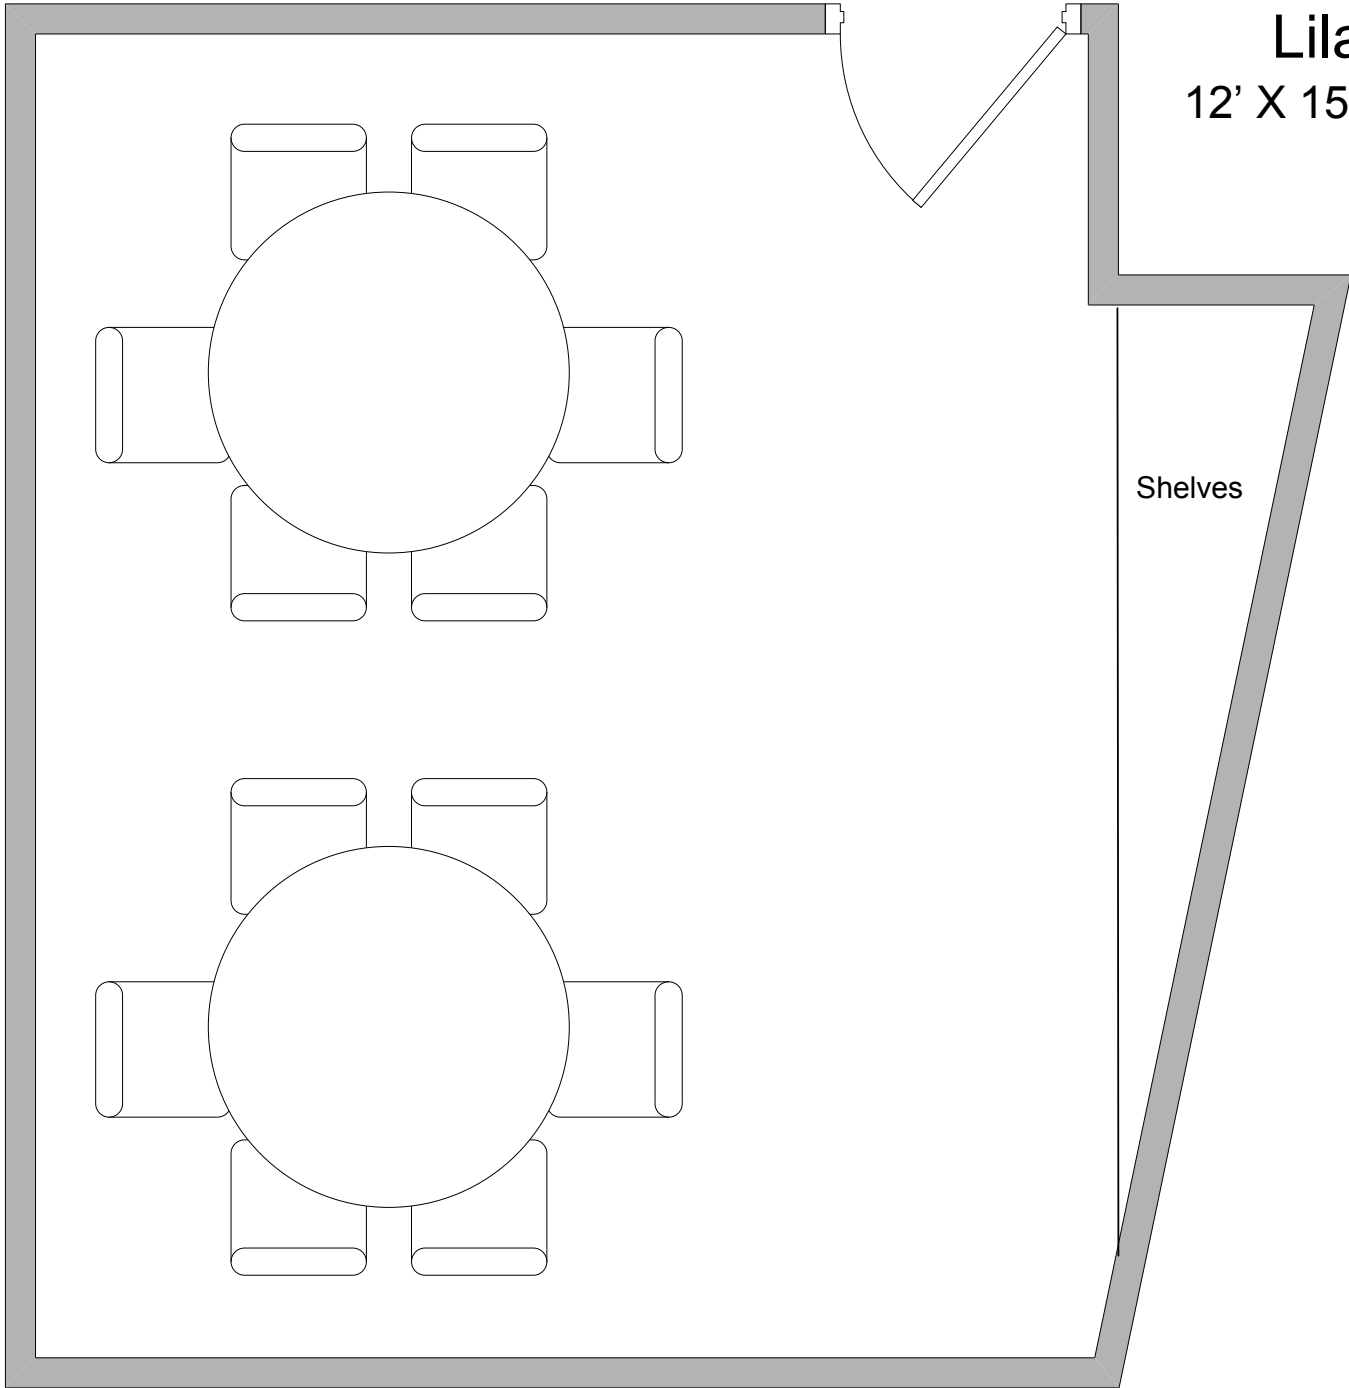

Lilac Meeting Room

12' X 15' with 9'-12½' sloped ceiling

Open Room

Scale – 1/2" = 1'

Very small meeting room.
Not equipped for AV.

See following diagrams for
available equipment.

Lilac Meeting Room

12' X 15' with 9'-12½' sloped ceiling

Chairs in Rows
Seating for 18

Scale – 1/2" = 1'

Very small meeting room.
Not equipped for AV.

Lilac Meeting Room

12' X 15' with 9'-12½' sloped ceiling

Conference Style
Seating for 8

Scale – 1/2" = 1'

Very small meeting room.
Not equipped for AV.

Lilac Meeting Room

12' X 15' with 9'-12½' sloped ceiling

Board Style
Seating for 10

Scale – 1/2" = 1'

Very small meeting room.
Not equipped for AV.

Lilac Meeting Room

12' X 15' with 9'-12½' sloped ceiling

Round Tables
Seating for 12

Scale – 1/2" = 1'

Shelves

Very small meeting room.
Not equipped for AV.

Lilac Meeting Room

12' X 15' with 9'-12½' sloped ceiling

Chairs in Circle
Seating for 15

Scale – 1/2" = 1'

Very small meeting room.
Not equipped for AV.