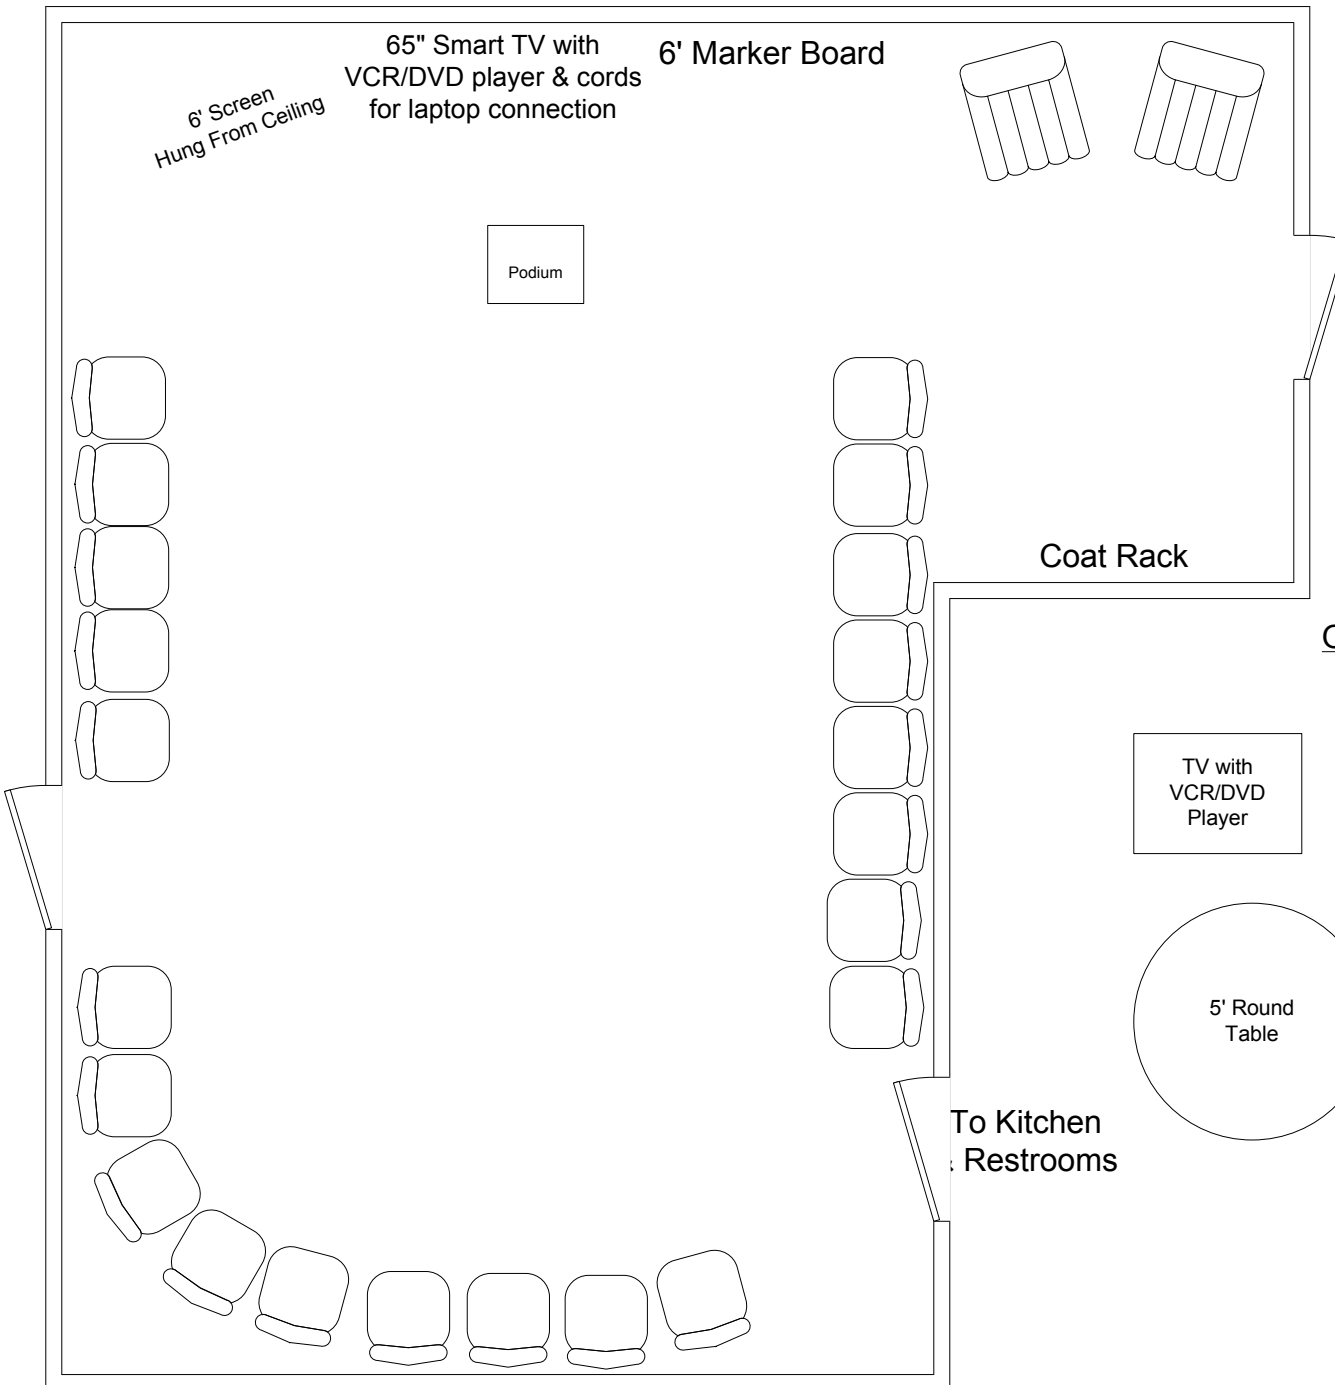

6' Screen Hung From Ceiling

Podium

5' Round Table

5' Round Table

5' Round Table

Coat Rack

Bulletin strips side & front walls

Portable PA System Available
CD/Tape Player/Recorder Available
Maximum of 4 mikes / inputs

Other Set Up Equipment Available

Scale - 1/4" = 1'

Mt. Laurel Meeting Room

18½' X 28' with 8' ceiling

Circle Style

Single Open (As Pictured) - 22
Single Closed - 35

Bulletin strips side & front walls

Portable PA System Available
CD/Tape Player/Recorder Available
Maximum of 4 mikes / inputs

Other Set Up Equipment Available

TV with
VCR/DVD
Player

Easel with
Flip Chart

Overhead
Projector

Piano or
Keyboard

8' Narrow Conference Table

5' Round
Table

2'x4' Table

8' Table

Scale - 1/4" = 1'

To Kitchen
Restrooms