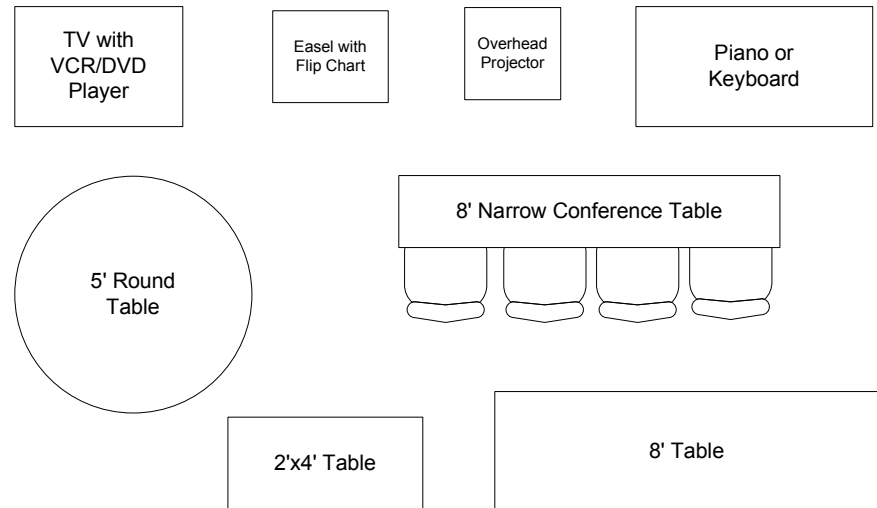

Other Set Up Equipment Available

Scale - 1/4" = 1'

Mt. Laurel Meeting Room

18½' X 28' with 8' ceiling

Round Table Style Seating for 18

65" Smart TV with VCR/DVD player & cords for laptop connection
6' Marker Board

Other Set Up Equipment Available

TV with VCR/DVD Player

Easel with Flip Chart

Overhead Projector

Piano or Keyboard

5' Round Table

8' Narrow Conference Table

2'x4' Table

8' Table

To Kitchen Restrooms

Scale - 1/4" = 1'

Mt. Laurel Meeting Room

18½' X 28' with 8' ceiling

Long Table Style Seating for 32

Bulletin strips side & front walls

Portable PA System Available
CD/Tape Player/Recorder Available
Maximum of 4 mikes / inputs

Other Set Up Equipment Available

Scale - 1/4" = 1'

Mt. Laurel Meeting Room

18½' X 28' with 8' ceiling

Circle Style

Single Open (As Pictured) - 22
Single Closed - 35

Bulletin strips side & front walls

Portable PA System Available
CD/Tape Player/Recorder Available
Maximum of 4 mikes / inputs