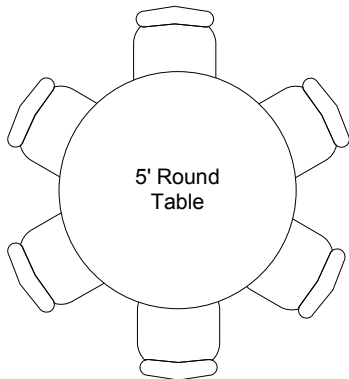

Other Set Up Equipment Available

Scale - 1/4" = 1'

Mt. Laurel Meeting Room

18½' X 28' with 8' ceiling

Round Table Style Seating for 18

65" Smart TV with VCR/DVD player & cords for laptop connection
6' Marker Board

6' Screen Hung From Ceiling

Podium

5' Round Table

5' Round Table

5' Round Table

Coat Rack

Bulletin strips side & front walls

Portable PA System Available
CD/Tape Player/Recorder Available
Maximum of 4 mikes / inputs