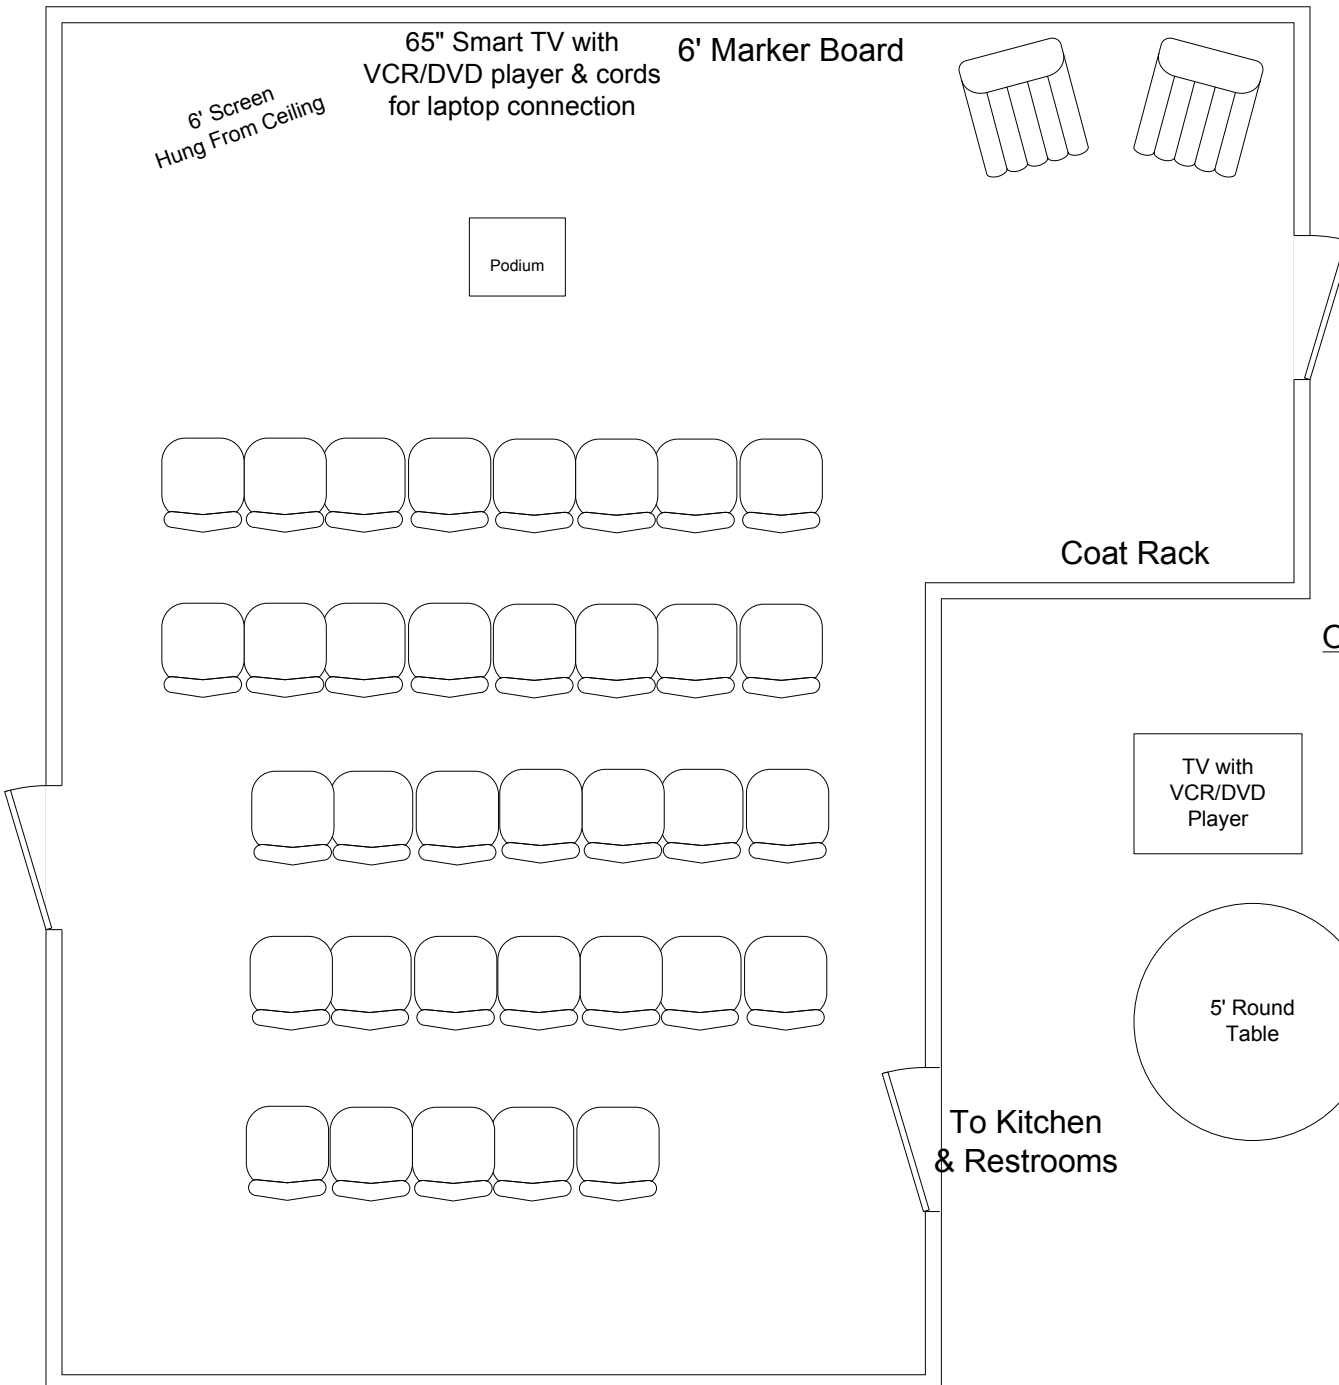

Mt. Laurel Meeting Room

18½' X 28' with 8' ceiling

Auditorium Style
No Center Aisle
Seating for 35
with no table in back

Bulletin strips side & front walls

Portable PA System Available
CD/Tape Player/Recorder Available
Maximum of 4 mikes / inputs

Other Set Up Equipment Available