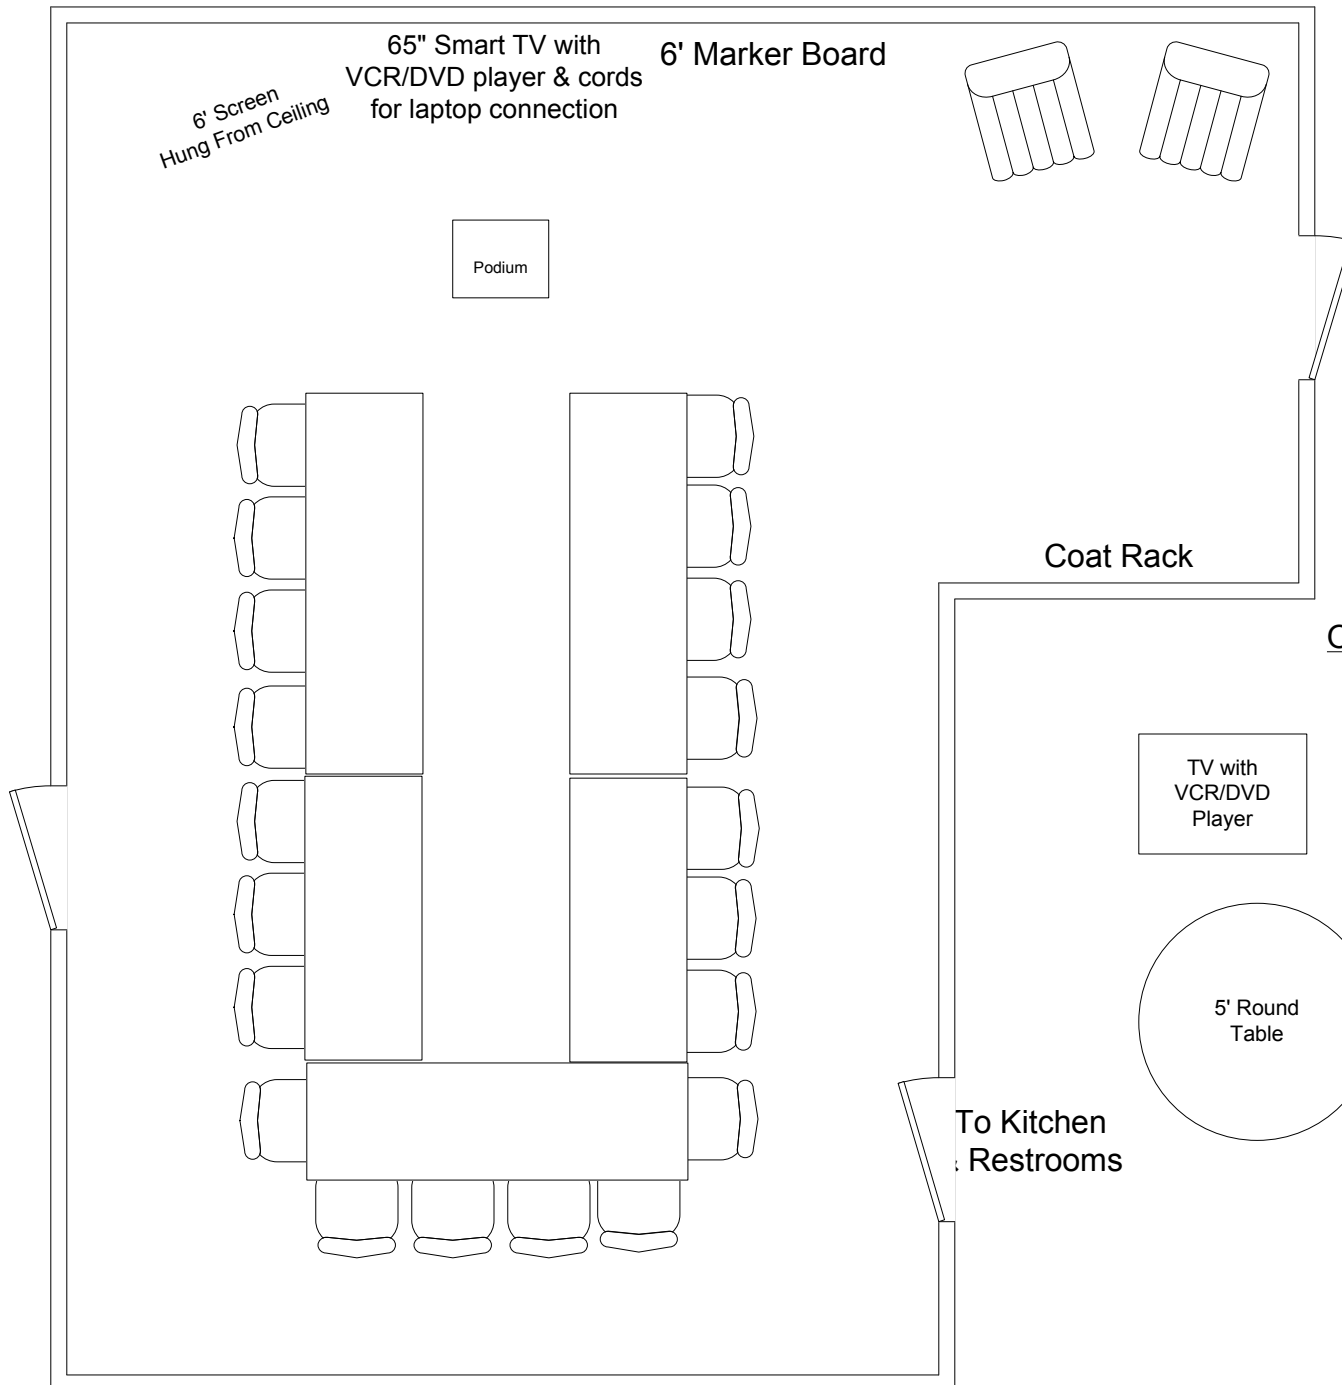

Conference Style
Seating for 16
behind narrow tables

Bulletin strips side & front walls

Portable PA System Available
CD/Tape Player/Recorder Available
Maximum of 4 mikes / inputs

6' Screen
Hung From Ceiling

65" Smart TV with
VCR/DVD player & cords
for laptop connection

6' Marker Board

Coat Rack

Other Set Up Equipment Available

To Kitchen
Restrooms

Scale - 1/4" = 1'

Mt. Laurel Meeting Room

18½' X 28' with 8' ceiling

Open Board Style
Seating for 20
behinds 30" tables

Bulletin strips side & front walls

Portable PA System Available
CD/Tape Player/Recorder Available
Maximum of 4 mikes / inputs

Other Set Up Equipment Available

6' Screen Hung From Ceiling

Podium

5' Round Table

5' Round Table

5' Round Table

Coat Rack

Bulletin strips side & front walls

Portable PA System Available
CD/Tape Player/Recorder Available
Maximum of 4 mikes / inputs