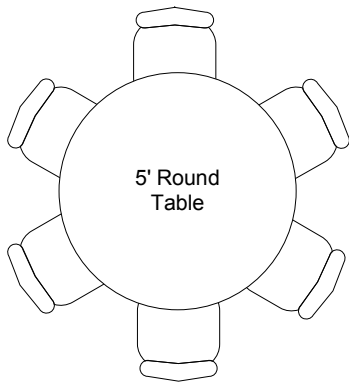

Mt. Laurel Meeting Room

18½' X 28' with 8' ceiling

Round Table Style Seating for 18

65" Smart TV with VCR/DVD player & cords for laptop connection
6' Marker Board

6' Screen Hung From Ceiling

Podium

5' Round Table