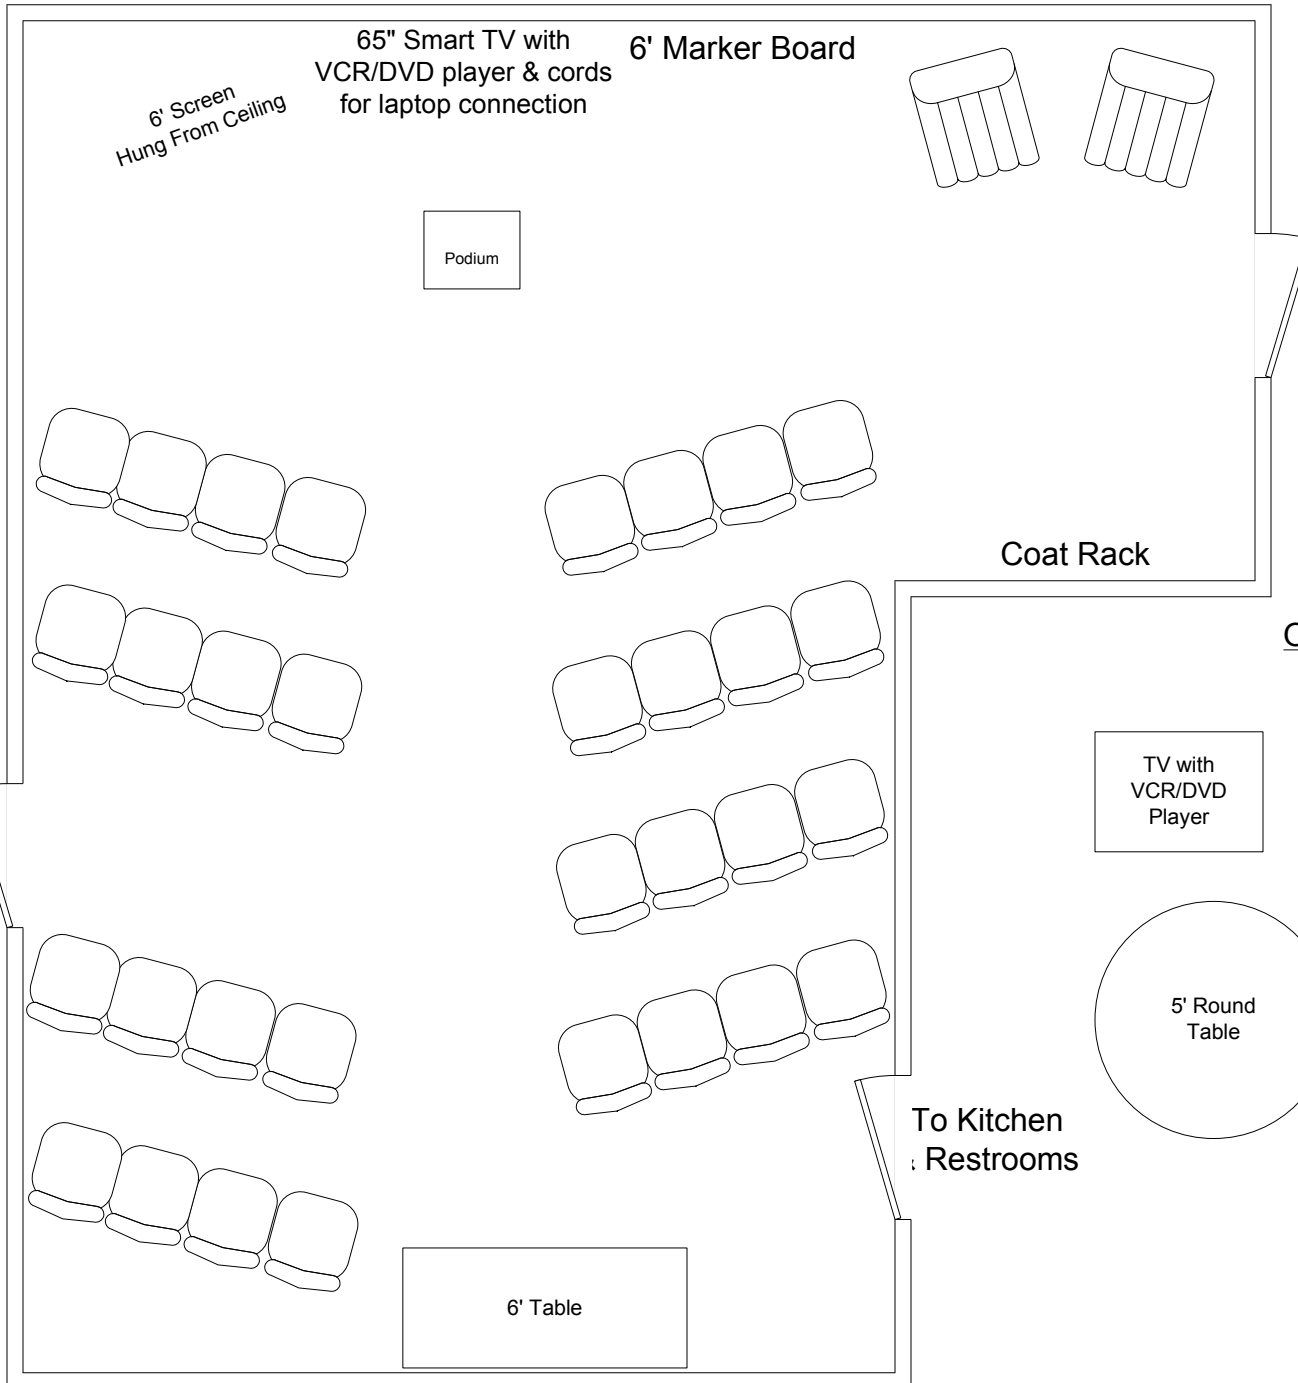

Portable PA System Available
CD/Tape Player/Recorder Available
Maximum of 4 mikes / inputs

Other Set Up Equipment Available

Scale - 1/4" = 1'

Mt. Laurel Meeting Room

18½' X 28' with 8' ceiling

Casual Auditorium Style
Seating for 32
with 1 6' table in back

Conference Style
Seating for 16
behind narrow tables

Bulletin strips side & front walls

Portable PA System Available
CD/Tape Player/Recorder Available
Maximum of 4 mikes / inputs

6' Screen
Hung From Ceiling

65" Smart TV with
VCR/DVD player & cords
for laptop connection

6' Marker Board

Coat Rack

Other Set Up Equipment Available

To Kitchen
Restrooms

Scale - 1/4" = 1'

Mt. Laurel Meeting Room

18½' X 28' with 8' ceiling

Open Board Style
Seating for 20
behinds 30" tables

Bulletin strips side & front walls

Portable PA System Available
CD/Tape Player/Recorder Available
Maximum of 4 mikes / inputs

Other Set Up Equipment Available