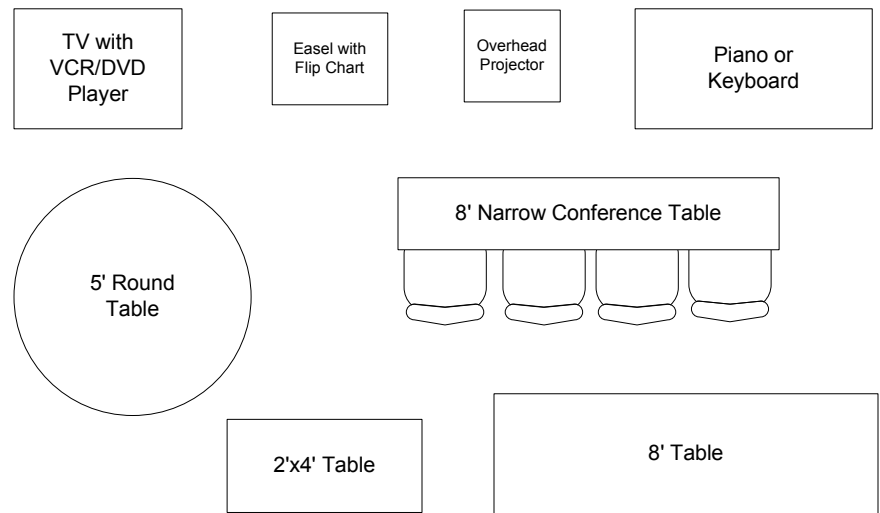

Portable PA System Available
CD/Tape Player/Recorder Available
Maximum of 4 mikes / inputs

Other Set Up Equipment Available

Scale - 1/4" = 1'

Mt. Laurel Meeting Room

18½' X 28' with 8' ceiling

Casual Auditorium Style
Seating for 32
with 1 6' table in back

Bulletin strips side & front walls

Portable PA System Available
CD/Tape Player/Recorder Available
Maximum of 4 mikes / inputs

Other Set Up Equipment Available

Scale - 1/4" = 1'

Mt. Laurel Meeting Room

18½' X 28' with 8' ceiling

Conference Style
Seating for 16
behind narrow tables

Bulletin strips side & front walls

Portable PA System Available
CD/Tape Player/Recorder Available
Maximum of 4 mikes / inputs

6' Screen
Hung From Ceiling

Other Set Up Equipment Available

Scale - 1/4" = 1'

Mt. Laurel Meeting Room

18½' X 28' with 8' ceiling

Round Table Style Seating for 18

65" Smart TV with VCR/DVD player & cords for laptop connection
6' Marker Board