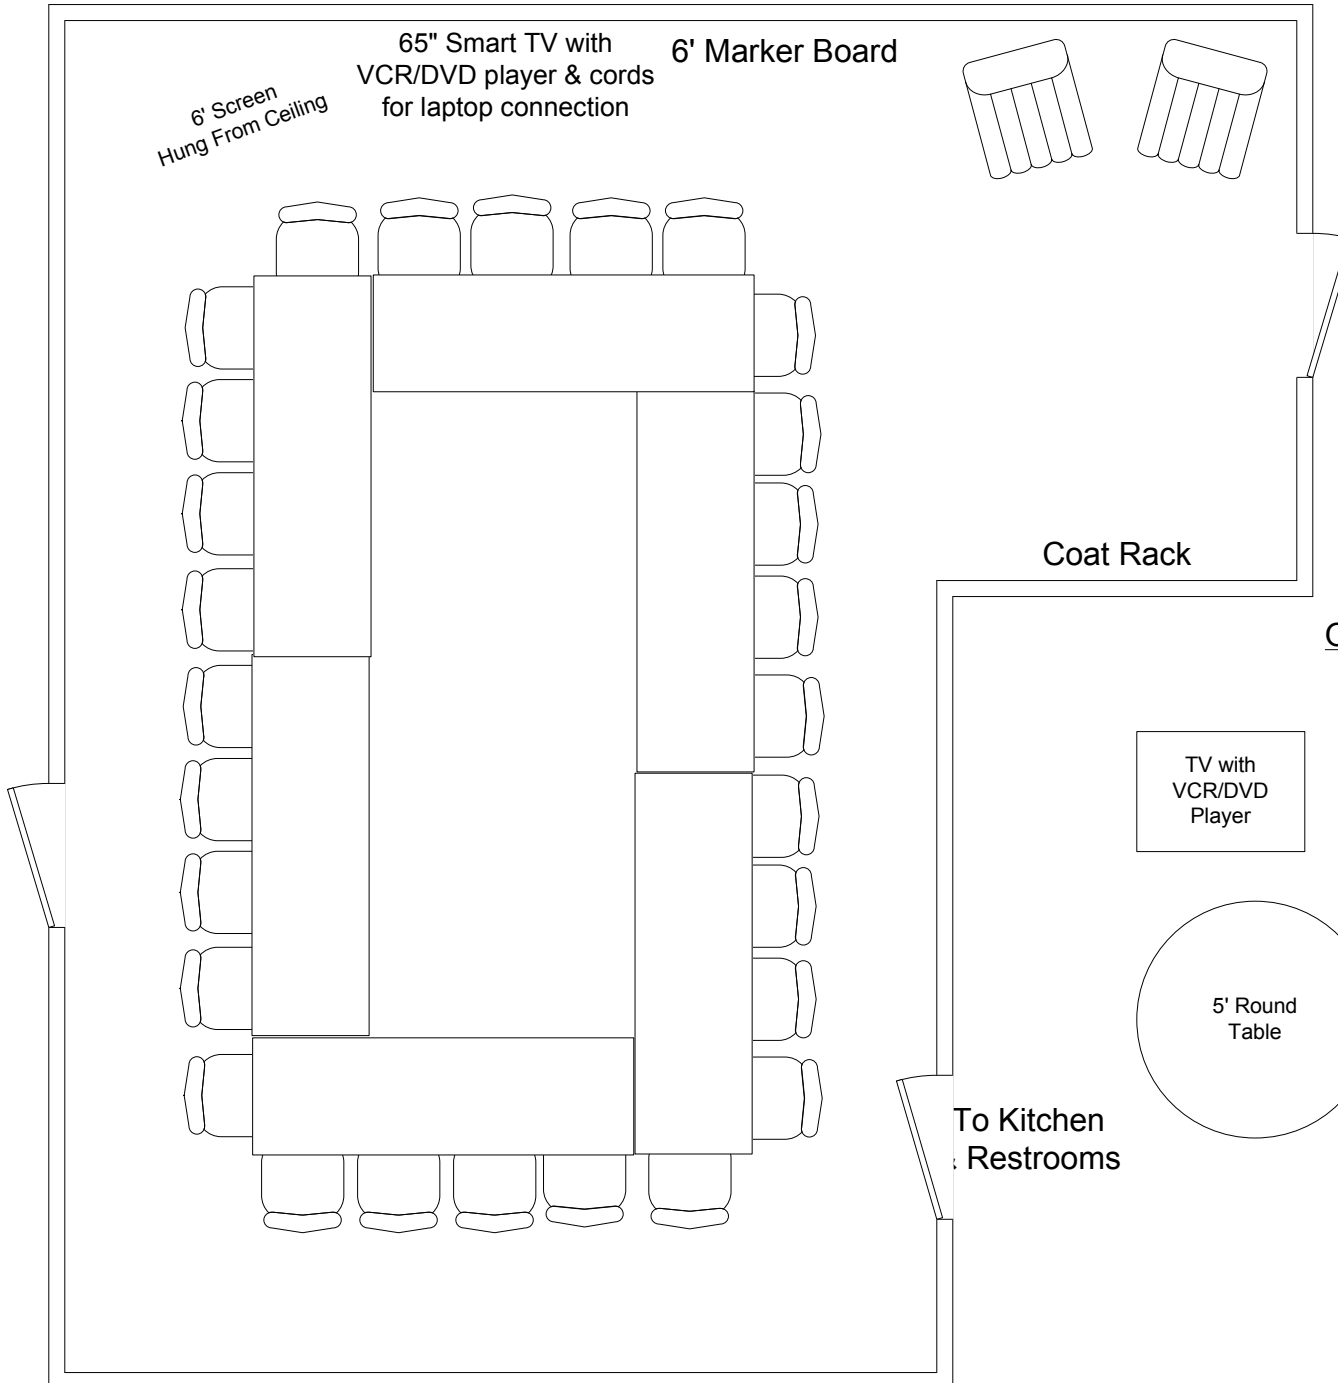

Mt. Laurel Meeting Room

18½' X 28' with 8' ceiling

Closed Board Style
Seating for 28
behind 30" tables