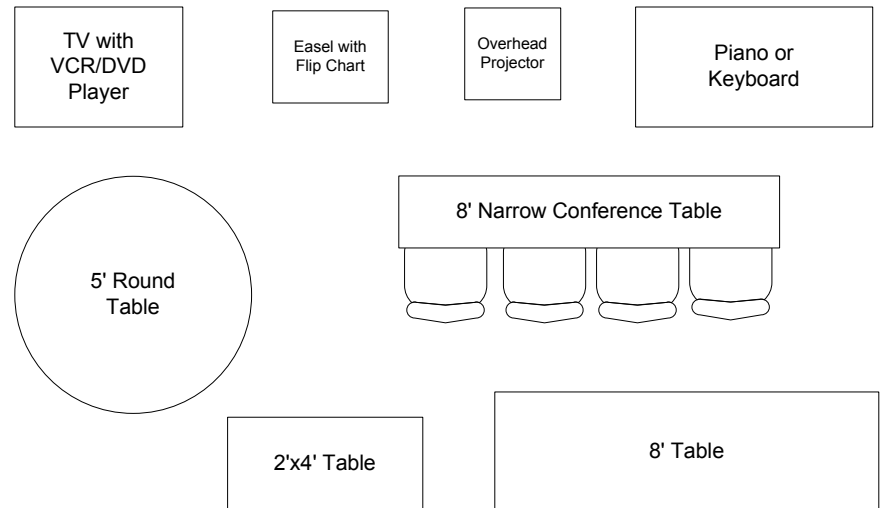

Conference Style
Seating for 16
behind narrow tables

Bulletin strips side & front walls

Portable PA System Available
CD/Tape Player/Recorder Available
Maximum of 4 mikes / inputs

6' Screen
Hung From Ceiling

65" Smart TV with
VCR/DVD player & cords
for laptop connection

6' Marker Board

Coat Rack

Other Set Up Equipment Available

To Kitchen
Restrooms

Scale - 1/4" = 1'

Mt. Laurel Meeting Room

18½' X 28' with 8' ceiling

Open Board Style
Seating for 20
behinds 30" tables

Bulletin strips side & front walls

Portable PA System Available
CD/Tape Player/Recorder Available
Maximum of 4 mikes / inputs

Other Set Up Equipment Available

Other Set Up Equipment Available

Scale - 1/4" = 1'

Mt. Laurel Meeting Room

18½' X 28' with 8' ceiling

Round Table Style Seating for 18

65" Smart TV with VCR/DVD player & cords for laptop connection
6' Marker Board