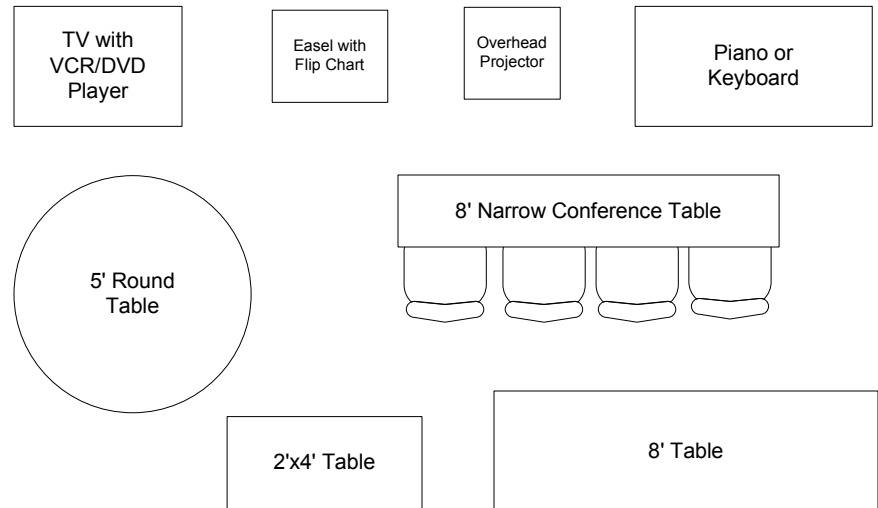

Scale - 1/4" = 1'

Mt. Laurel Meeting Room

18½' X 28' with 8' ceiling

**Auditorium Style
Center Aisle
Seating for 36
with 1 6' table in back**

Bulletin strips side & front walls

Portable PA System Available
CD/Tape Player/Recorder Available
Maximum of 4 mikes / inputs

Conference Style
Seating for 16
behind narrow tables

Bulletin strips side & front walls

Portable PA System Available
CD/Tape Player/Recorder Available
Maximum of 4 mikes / inputs

6' Screen
Hung From Ceiling

Other Set Up Equipment Available

Scale - 1/4" = 1'

Mt. Laurel Meeting Room

18½' X 28' with 8' ceiling

Round Table Style Seating for 18

65" Smart TV with VCR/DVD player & cords for laptop connection
6' Marker Board

8' Table

To Kitchen Restrooms

Scale - 1/4" = 1'

Mt. Laurel Meeting Room

18½' X 28' with 8' ceiling

Long Table Style Seating for 32

Bulletin strips side & front walls

Portable PA System Available
CD/Tape Player/Recorder Available
Maximum of 4 mikes / inputs