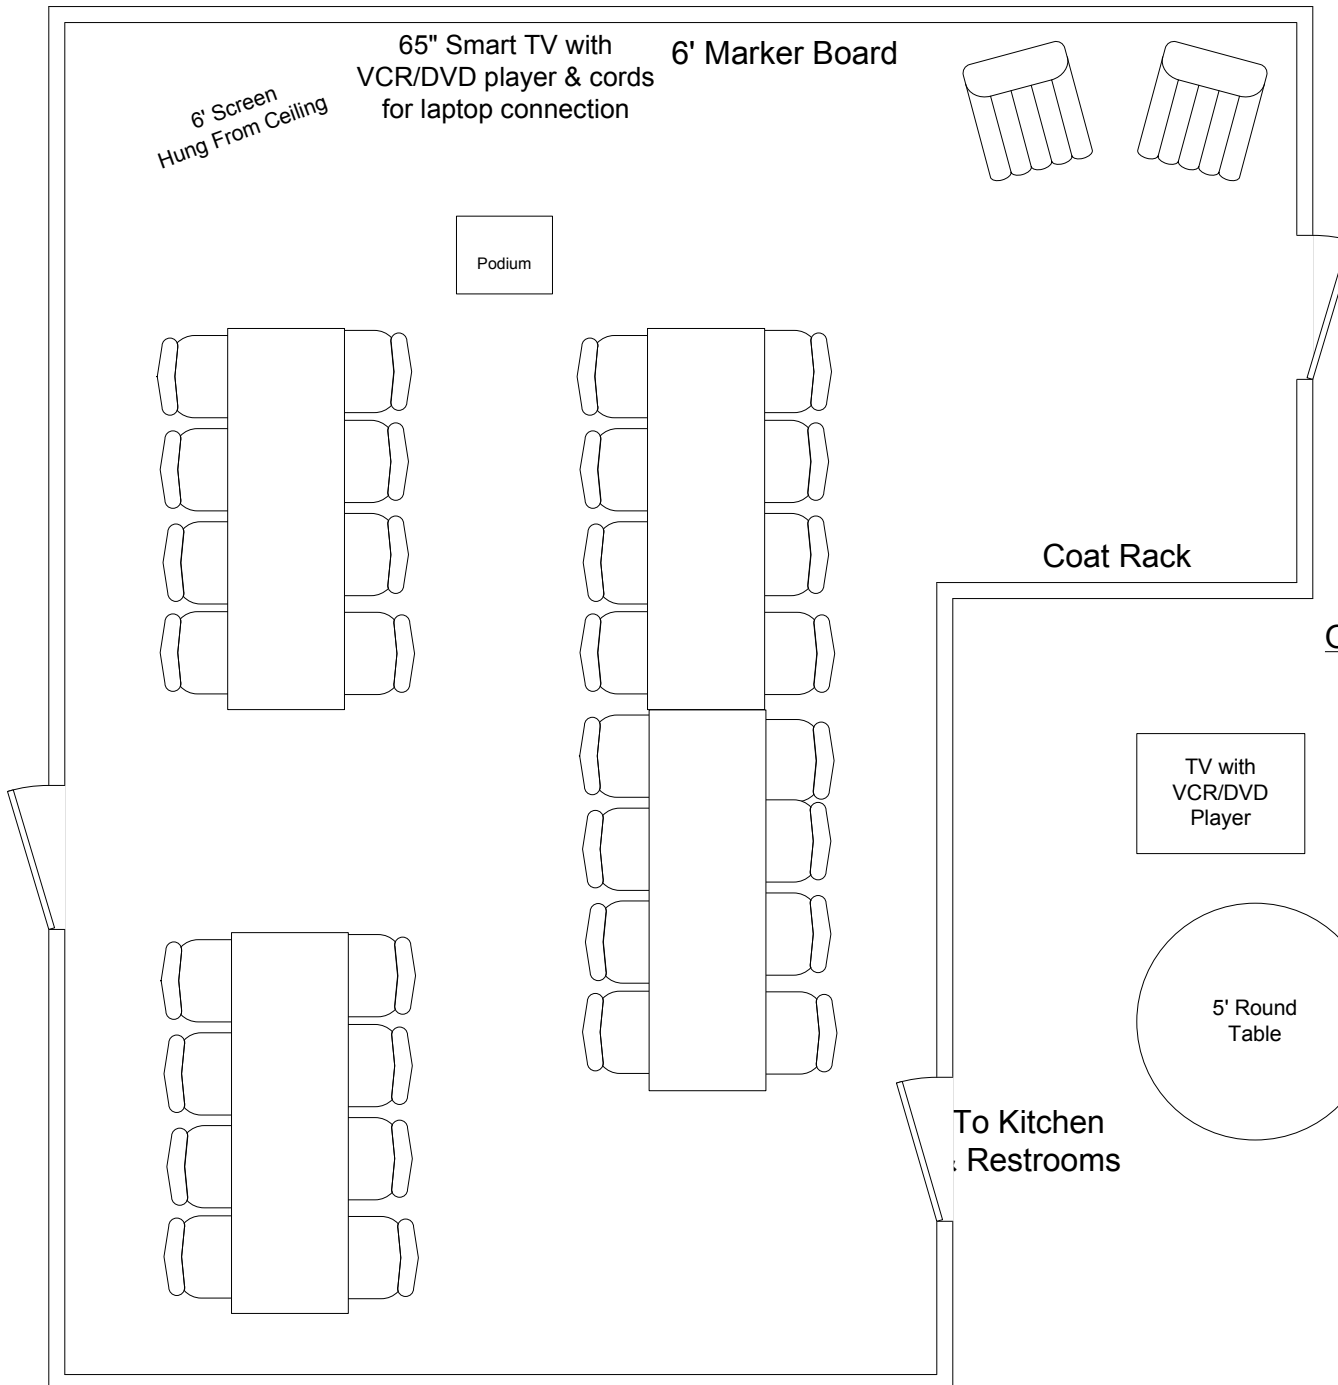

6' Screen Hung From Ceiling

Podium

5' Round Table

5' Round Table

5' Round Table

Coat Rack

Bulletin strips side & front walls

Portable PA System Available
CD/Tape Player/Recorder Available
Maximum of 4 mikes / inputs

Other Set Up Equipment Available

TV with VCR/DVD Player

Easel with Flip Chart

Overhead Projector

Piano or Keyboard

5' Round Table

8' Narrow Conference Table

2'x4' Table

8' Table

To Kitchen Restrooms

Scale - 1/4" = 1'

Mt. Laurel Meeting Room

18½' X 28' with 8' ceiling

Long Table Style Seating for 32

Bulletin strips side & front walls

Portable PA System Available
CD/Tape Player/Recorder Available
Maximum of 4 mikes / inputs

Other Set Up Equipment Available

Scale - 1/4" = 1'

Mt. Laurel Meeting Room

18½' X 28' with 8' ceiling

Circle Style

Single Open (As Pictured) - 22
Single Closed - 35

Bulletin strips side & front walls

Portable PA System Available
CD/Tape Player/Recorder Available
Maximum of 4 mikes / inputs