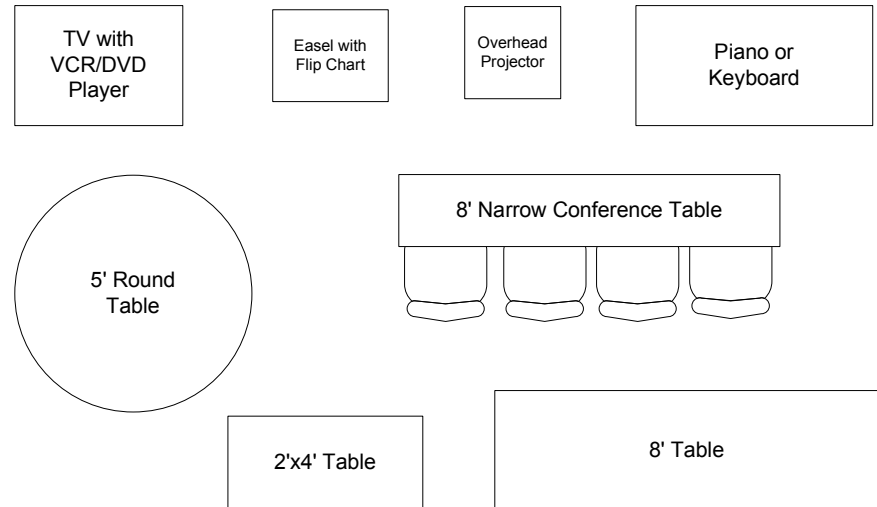

Open Board Style
Seating for 20
behinds 30" tables

Bulletin strips side & front walls

Portable PA System Available
CD/Tape Player/Recorder Available
Maximum of 4 mikes / inputs

Other Set Up Equipment Available

Scale - 1/4" = 1'

Mt. Laurel Meeting Room

18½' X 28' with 8' ceiling

Closed Board Style
Seating for 28
behind 30" tables

Bulletin strips side & front walls

Portable PA System Available
CD/Tape Player/Recorder Available
Maximum of 4 mikes / inputs

Other Set Up Equipment Available

Scale - 1/4" = 1'

Mt. Laurel Meeting Room

18½' X 28' with 8' ceiling

Round Table Style Seating for 18

65" Smart TV with VCR/DVD player & cords for laptop connection
6' Marker Board

6' Screen Hung From Ceiling

Podium

5' Round Table

5' Round Table

5' Round Table

Coat Rack

Bulletin strips side & front walls

Portable PA System Available
CD/Tape Player/Recorder Available
Maximum of 4 mikes / inputs