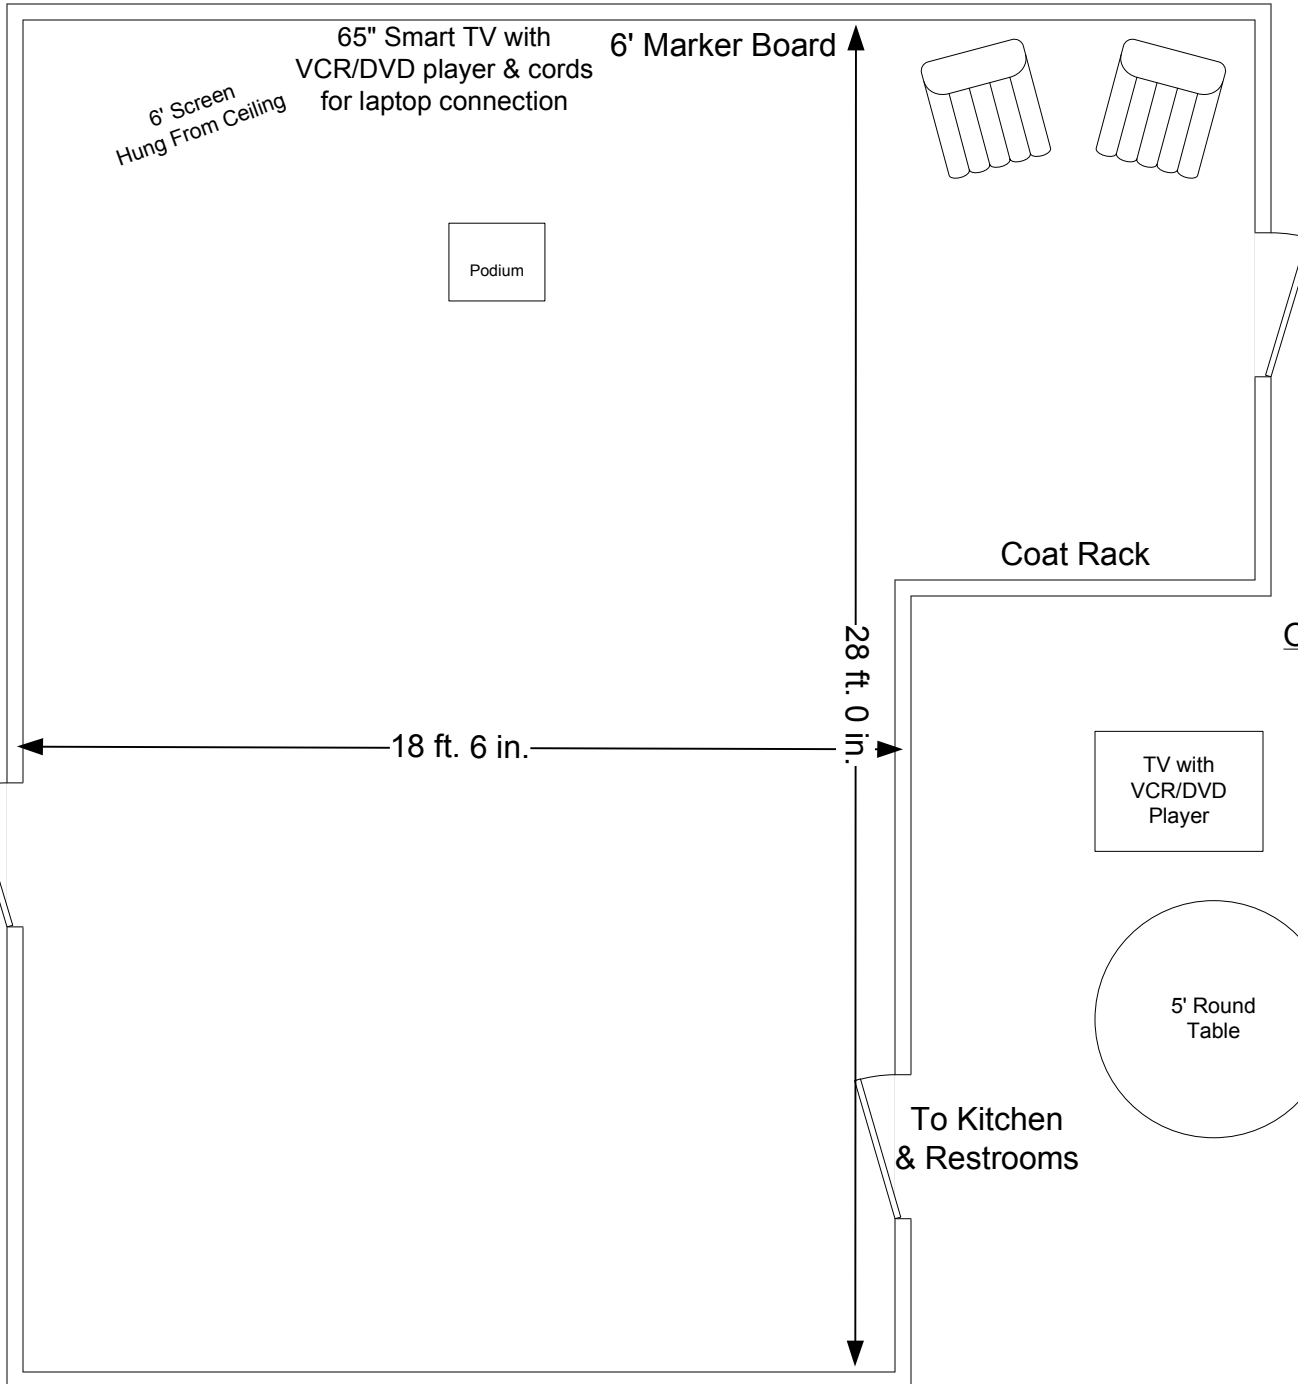

Mt. Laurel Meeting Room

18½' X 28' with 8' ceiling