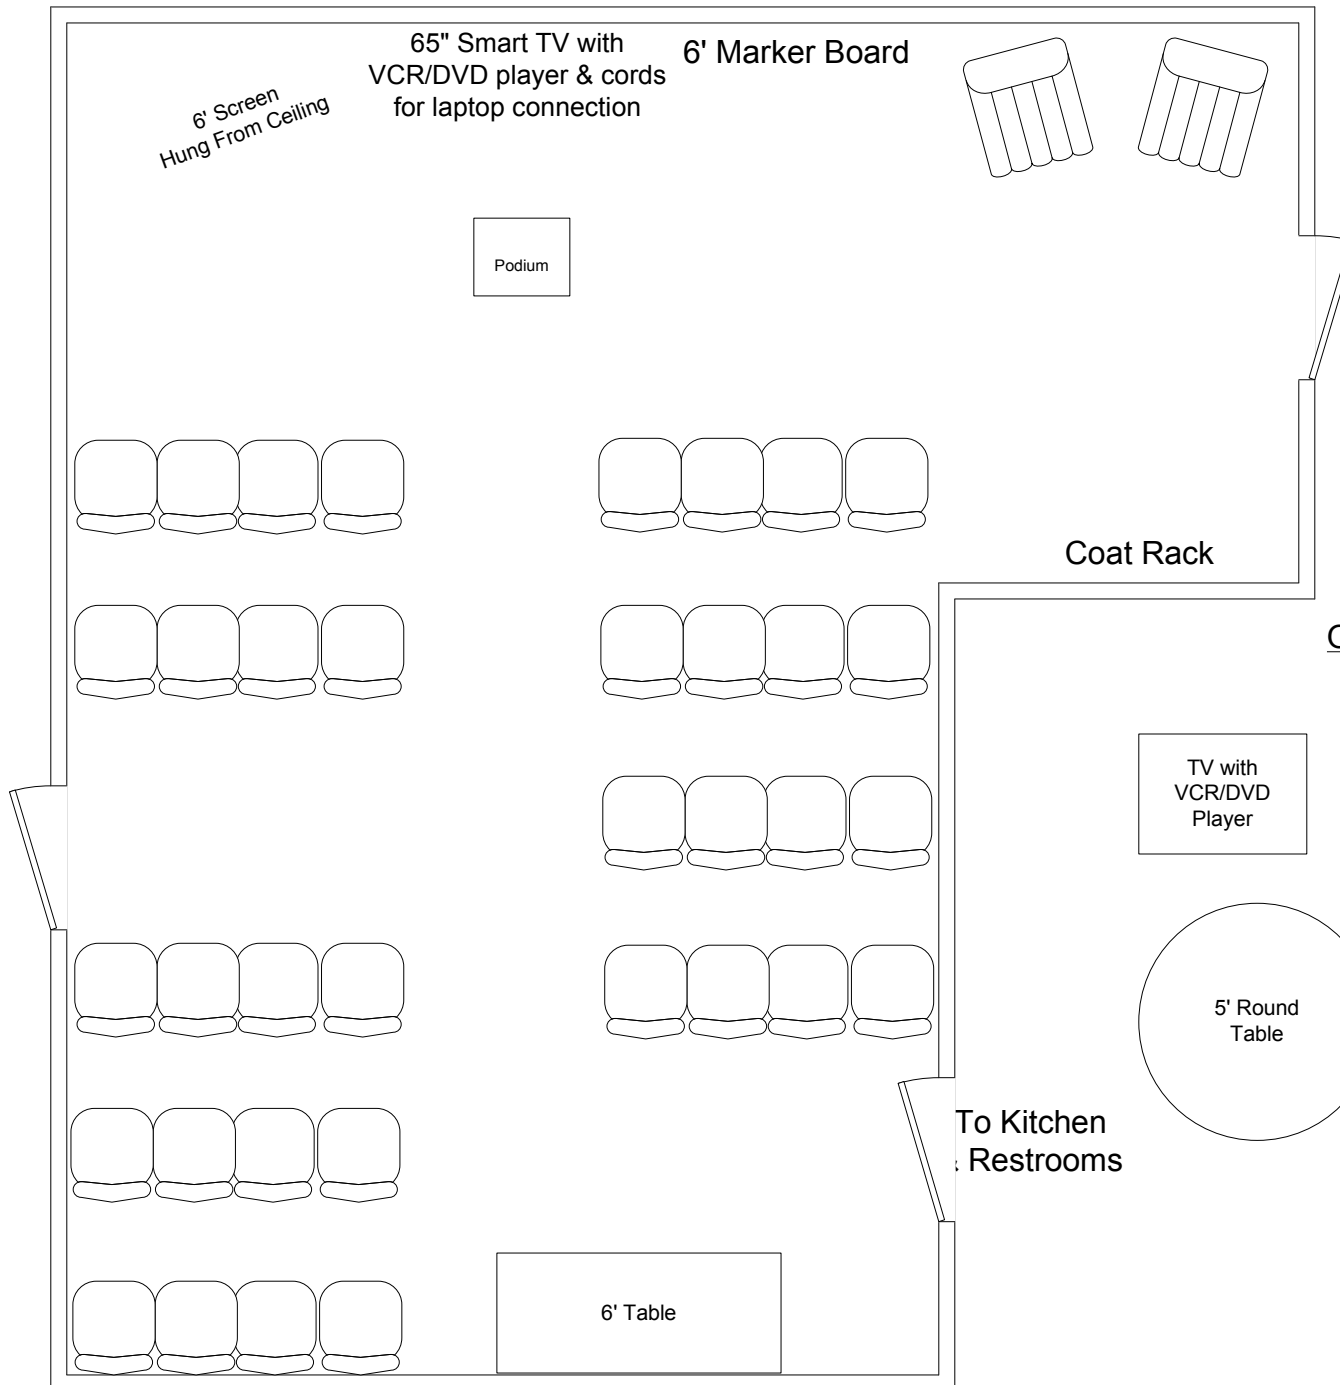

Scale - 1/4" = 1'

Mt. Laurel Meeting Room

18½' X 28' with 8' ceiling

**Auditorium Style
Center Aisle
Seating for 36
with 1 6' table in back**

Bulletin strips side & front walls

Portable PA System Available
CD/Tape Player/Recorder Available
Maximum of 4 mikes / inputs

Conference Style
Seating for 16
behind narrow tables

Bulletin strips side & front walls

Portable PA System Available
CD/Tape Player/Recorder Available
Maximum of 4 mikes / inputs

6' Screen
Hung From Ceiling

Open Board Style
Seating for 20
behinds 30" tables

Bulletin strips side & front walls

Portable PA System Available
CD/Tape Player/Recorder Available
Maximum of 4 mikes / inputs

Other Set Up Equipment Available

6' Screen Hung From Ceiling

Podium

5' Round Table

5' Round Table

5' Round Table

Coat Rack

Bulletin strips side & front walls

Portable PA System Available
CD/Tape Player/Recorder Available
Maximum of 4 mikes / inputs