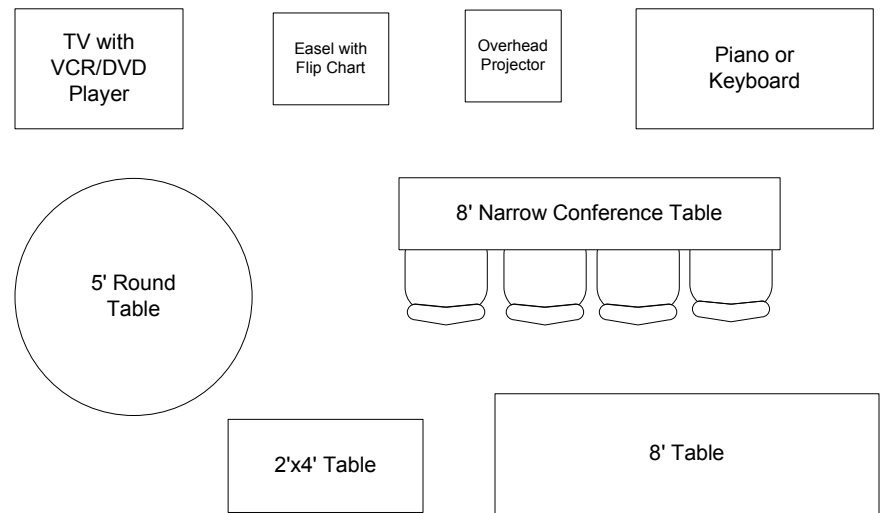

Scale - 1/4" = 1'