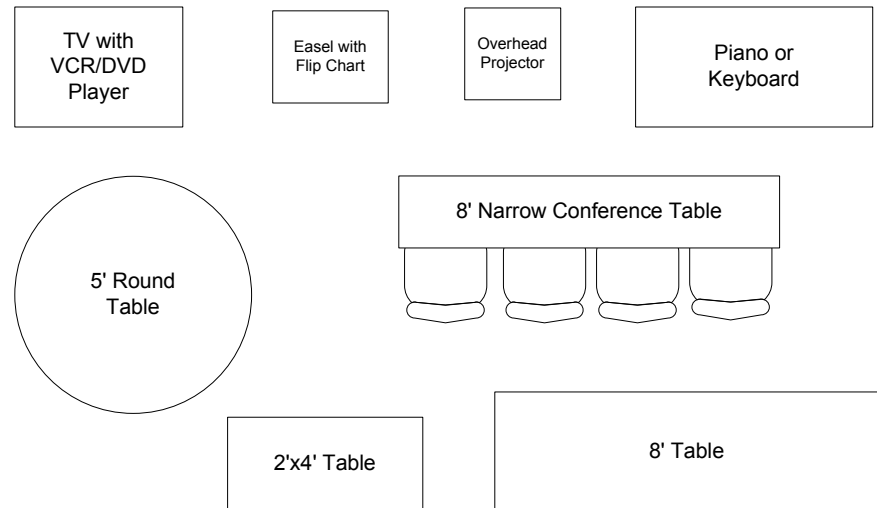

Other Set Up Equipment Available