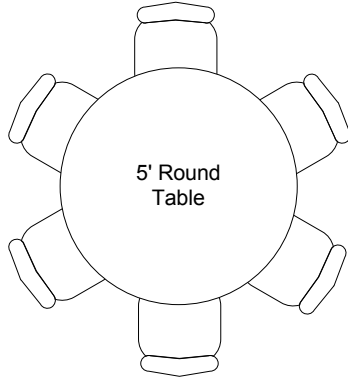

5' Round Table