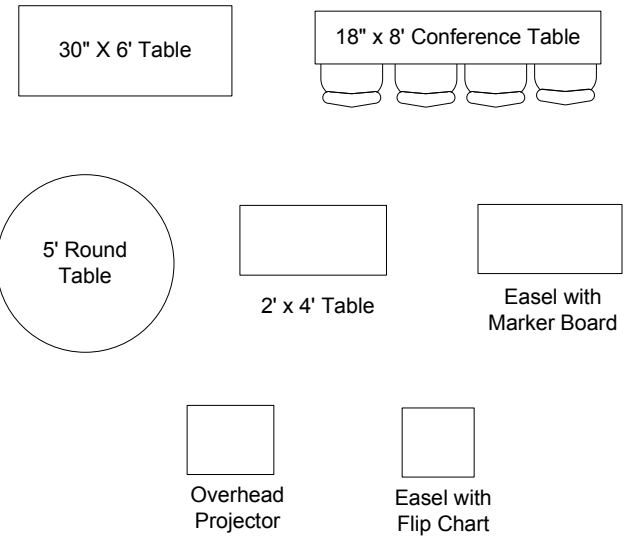

Set Up Equipment Available

Scale - 3/16" = 1'

Azalea Meeting Room

28' x 33' with 8' 8" ceiling

Closed Board Style
Seating for 36
behind 30" tables

8' Projection Screen
Hung front center or left of center.

Bulletin strips on side & back walls

Scale - 3/16" = 1'

Azalea Meeting Room

28' x 33' with 8' 8" ceiling

Long Table Style Seating for 48

8' Projection Screen
Hung front center or left of center.

Bulletin strips on side & back walls

PA System Available (Speakers Mounted)
CD/Tape Player/ Recorder Available
Maximum of 4 mikes / inputs

Set Up Equipment Available

Scale - 3/16" = 1'

Azalea Meeting Room 28' x 33' with 8' 8" ceiling

Circle Style

Double Open (As Pictured) - 47

Double closed - 62

Single Open - 28

Single Closed - 38

30" X 6' Table

18" x 8' Conference Table

5' Round Table

2' x 4' Table

Easel with Marker Board

Overhead Projector

Easel with Flip Chart

Scale - 3/16" = 1'