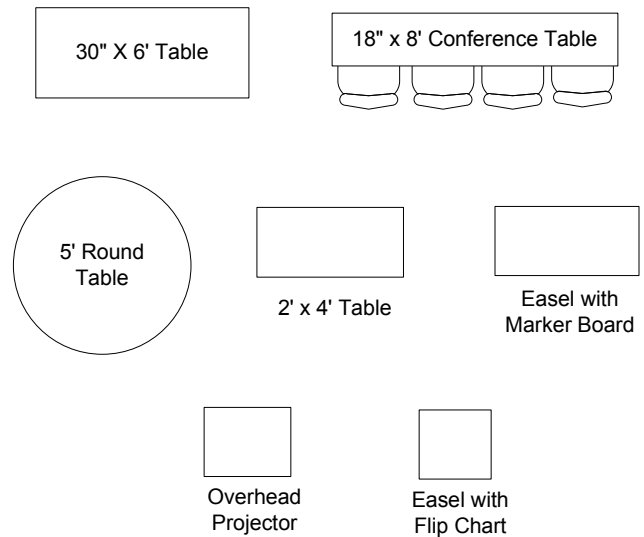

Set Up Equipment Available

Scale - 3/16" = 1'

Azalea Meeting Room 28' x 33' with 8' 8" ceiling

Conference Style
Seating for 32
behind narrow tables

8' Projection Screen
Hung front center or left of center.

Bulletin strips on side & back walls

PA System Available (Speakers Mounted)
CD/Tape Player/ Recorder Available
Maximum of 4 mikes / inputs

Set Up Equipment Available

Scale - 3/16" = 1'

Azalea Meeting Room

Set Up Equipment Available

Scale - 3/16" = 1'

Azalea Meeting Room

28' x 33' with 8' 8" ceiling

Closed Board Style
Seating for 36
behind 30" tables

8' Projection Screen
Hung front center or left of center.

Bulletin strips on side & back walls

Scale - 3/16" = 1'

Azalea Meeting Room

28' x 33' with 8' 8" ceiling

Long Table Style Seating for 48

8' Projection Screen
Hung front center or left of center.

Bulletin strips on side & back walls

PA System Available (Speakers Mounted)
CD/Tape Player/ Recorder Available
Maximum of 4 mikes / inputs