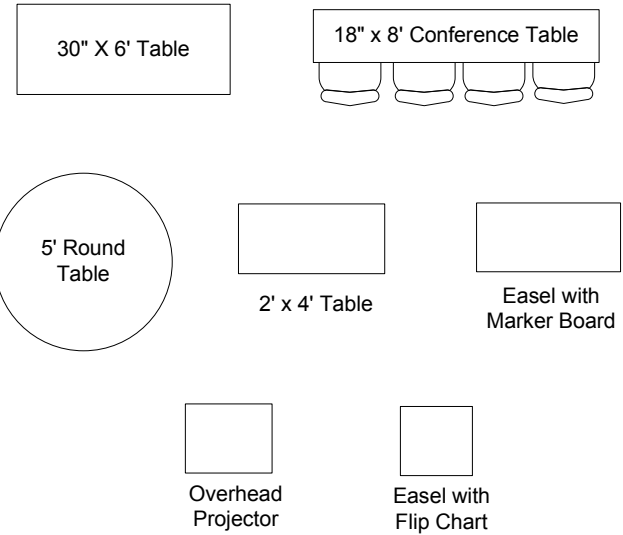

Set Up Equipment Available

Scale - 3/16" = 1'

Azalea Meeting Room

28' x 33' with 8' 8" ceiling

Closed Board Style
Seating for 36
behind 30" tables

8' Projection Screen
Hung front center or left of center.

Bulletin strips on side & back walls

PA System Available (Speakers Mounted)
CD/Tape Player/ Recorder Available
Maximum of 4 mikes / inputs

Set Up Equipment Available

Scale - 3/16" = 1'

Azalea Meeting Room 28' x 33' with 8' 8" ceiling

Round Table Style Seating for 30

Scale - 3/16" = 1'

Azalea Meeting Room

28' x 33' with 8' 8" ceiling

Long Table Style Seating for 48

8' Projection Screen
Hung front center or left of center.

Bulletin strips on side & back walls

PA System Available (Speakers Mounted)
CD/Tape Player/ Recorder Available
Maximum of 4 mikes / inputs

Set Up Equipment Available

Scale - 3/16" = 1'

Azalea Meeting Room 28' x 33' with 8' 8" ceiling

Circle Style

Double Open (As Pictured) - 47

Double closed - 62

Single Open - 28

Single Closed - 38