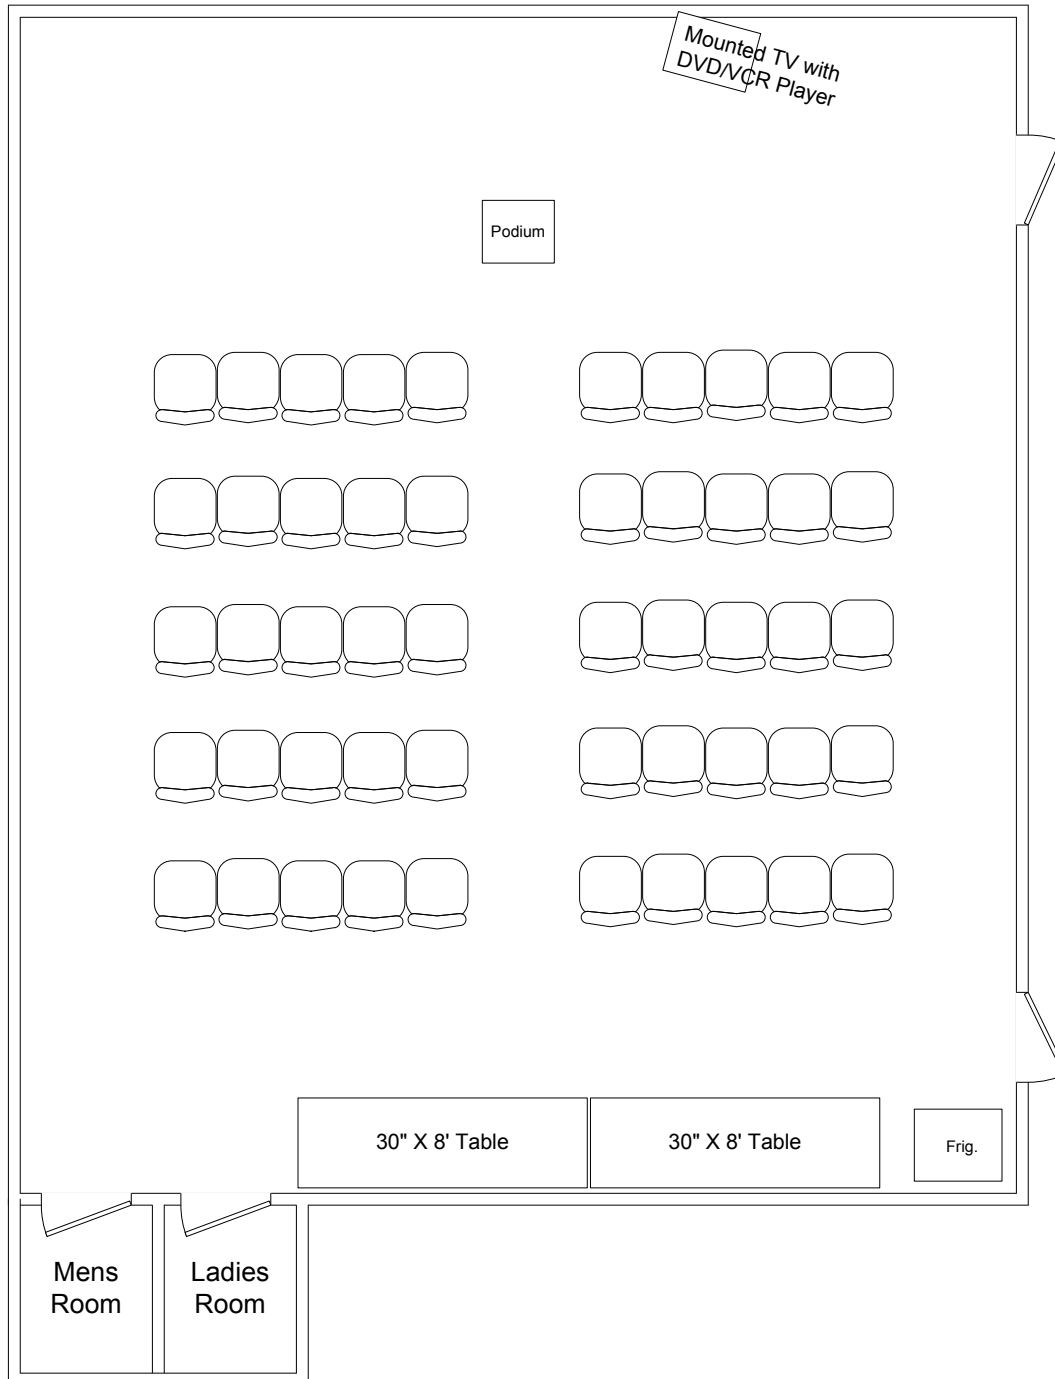

Azalea Meeting Room 28' x 33' with 8' 8" ceiling

Open Room

8' Projection Screen
Hung front center or left of center.

Bulletin strips on side & back walls

PA System Available (Speakers Mounted)
CD/Tape Player/ Recorder Available
Maximum of 4 mikes / inputs

Set Up Equipment Available

Scale - 3/16" = 1'

Azalea Meeting Room

28' x 33' with 8' 8" ceiling

**Auditorium Style
Seating for 50
with 2 tables in back**

8' Projection Screen
Hung front center or left of center.

Bulletin strips on side & back walls

PA System Available (Speakers Mounted)
CD/Tape Player/ Recorder Available
Maximum of 4 mikes / inputs

Set Up Equipment Available

Scale - 3/16" = 1'

Azalea Meeting Room 28' x 33' with 8' 8" ceiling

Set Up Equipment Available

Scale - 3/16" = 1'

Azalea Meeting Room

28' x 33' with 8' 8" ceiling

Closed Board Style
Seating for 36
behind 30" tables

8' Projection Screen
Hung front center or left of center.

Bulletin strips on side & back walls