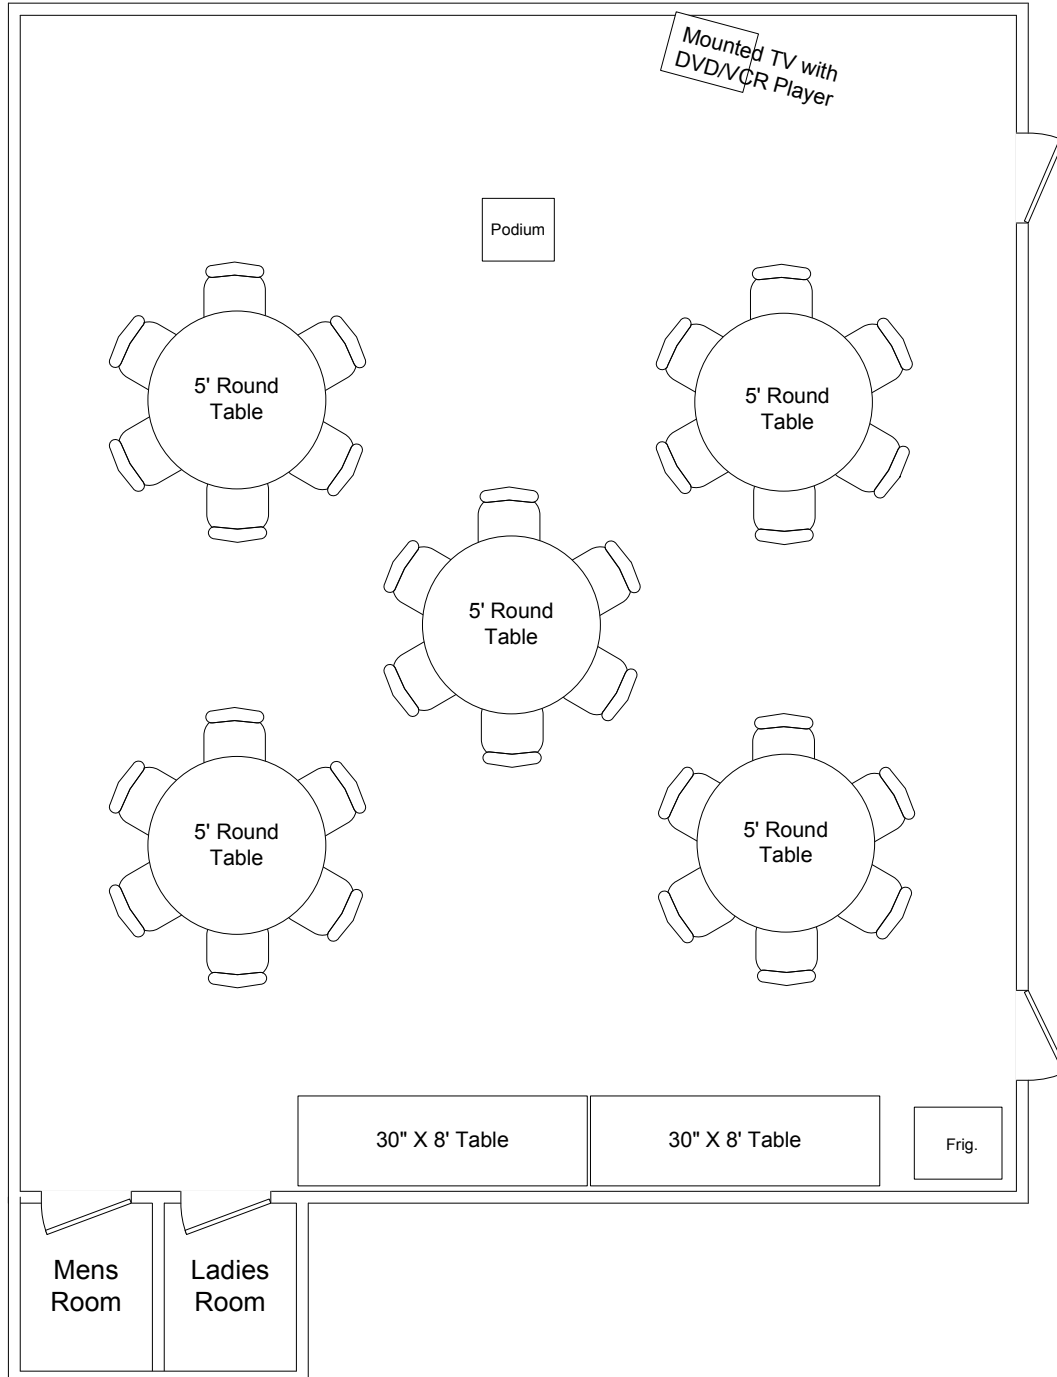

Set Up Equipment Available

Scale - 3/16" = 1'

Azalea Meeting Room

28' x 33' with 8' 8" ceiling

Closed Board Style
Seating for 36
behind 30" tables

8' Projection Screen
Hung front center or left of center.

Bulletin strips on side & back walls

PA System Available (Speakers Mounted)
CD/Tape Player/ Recorder Available
Maximum of 4 mikes / inputs

Set Up Equipment Available

Scale - 3/16" = 1'

Azalea Meeting Room 28' x 33' with 8' 8" ceiling

Round Table Style Seating for 30

8' Projection Screen
Hung front center or left of center.

Bulletin strips on side & back walls

PA System Available (Speakers Mounted)
CD/Tape Player/ Recorder Available
Maximum of 4 mikes / inputs

Set Up Equipment Available

Scale - 3/16" = 1'

Azalea Meeting Room

28' x 33' with 8' 8" ceiling

Long Table Style Seating for 48

8' Projection Screen
Hung front center or left of center.

Bulletin strips on side & back walls

PA System Available (Speakers Mounted)
CD/Tape Player/ Recorder Available
Maximum of 4 mikes / inputs