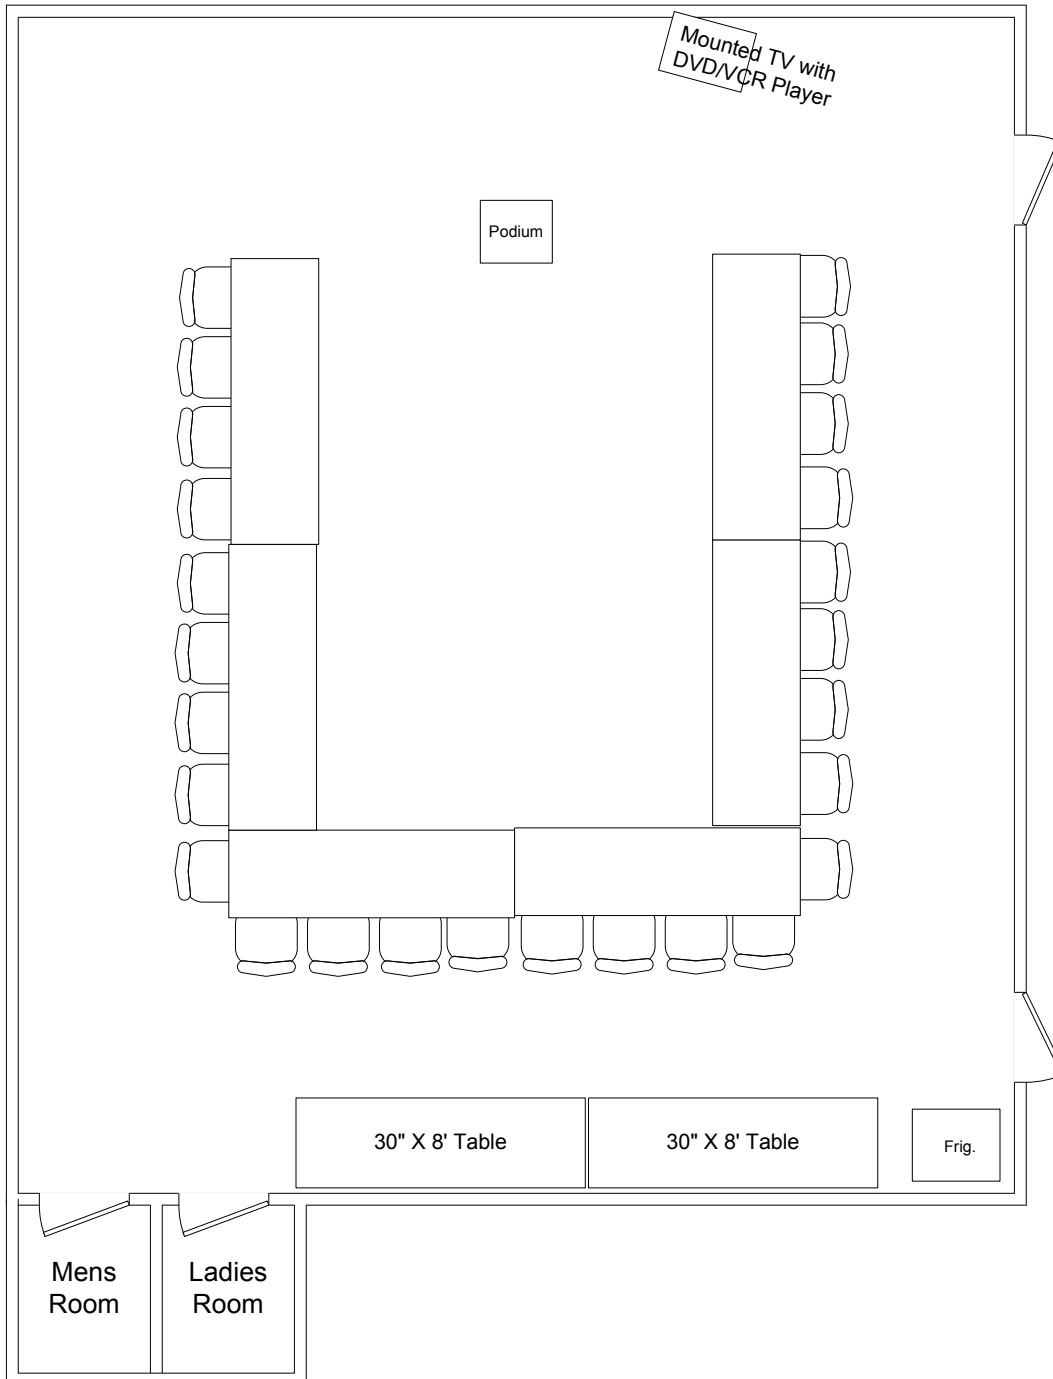

Set Up Equipment Available

Scale - 3/16" = 1'

Azalea Meeting Room

28' x 33' with 8' 8" ceiling

**Auditorium Style
Seating for 50
with 2 tables in back**

8' Projection Screen
Hung front center or left of center.

Set Up Equipment Available

Scale - 3/16" = 1'

Azalea Meeting Room 28' x 33' with 8' 8" ceiling

Conference Style
Seating for 32
behind narrow tables

8' Projection Screen
Hung front center or left of center.

28' x 33' with 8' 8" ceiling

Open Board Style
Seating for 26
behind 30" tables

8' Projection Screen
Hung front center or left of center.

Bulletin strips on side & back walls

PA System Available (Speakers Mounted)
CD/Tape Player/ Recorder Available
Maximum of 4 mikes / inputs

Set Up Equipment Available

Scale - 3/16" = 1'

Azalea Meeting Room

28' x 33' with 8' 8" ceiling

Closed Board Style
Seating for 36
behind 30" tables

8' Projection Screen
Hung front center or left of center.

Bulletin strips on side & back walls