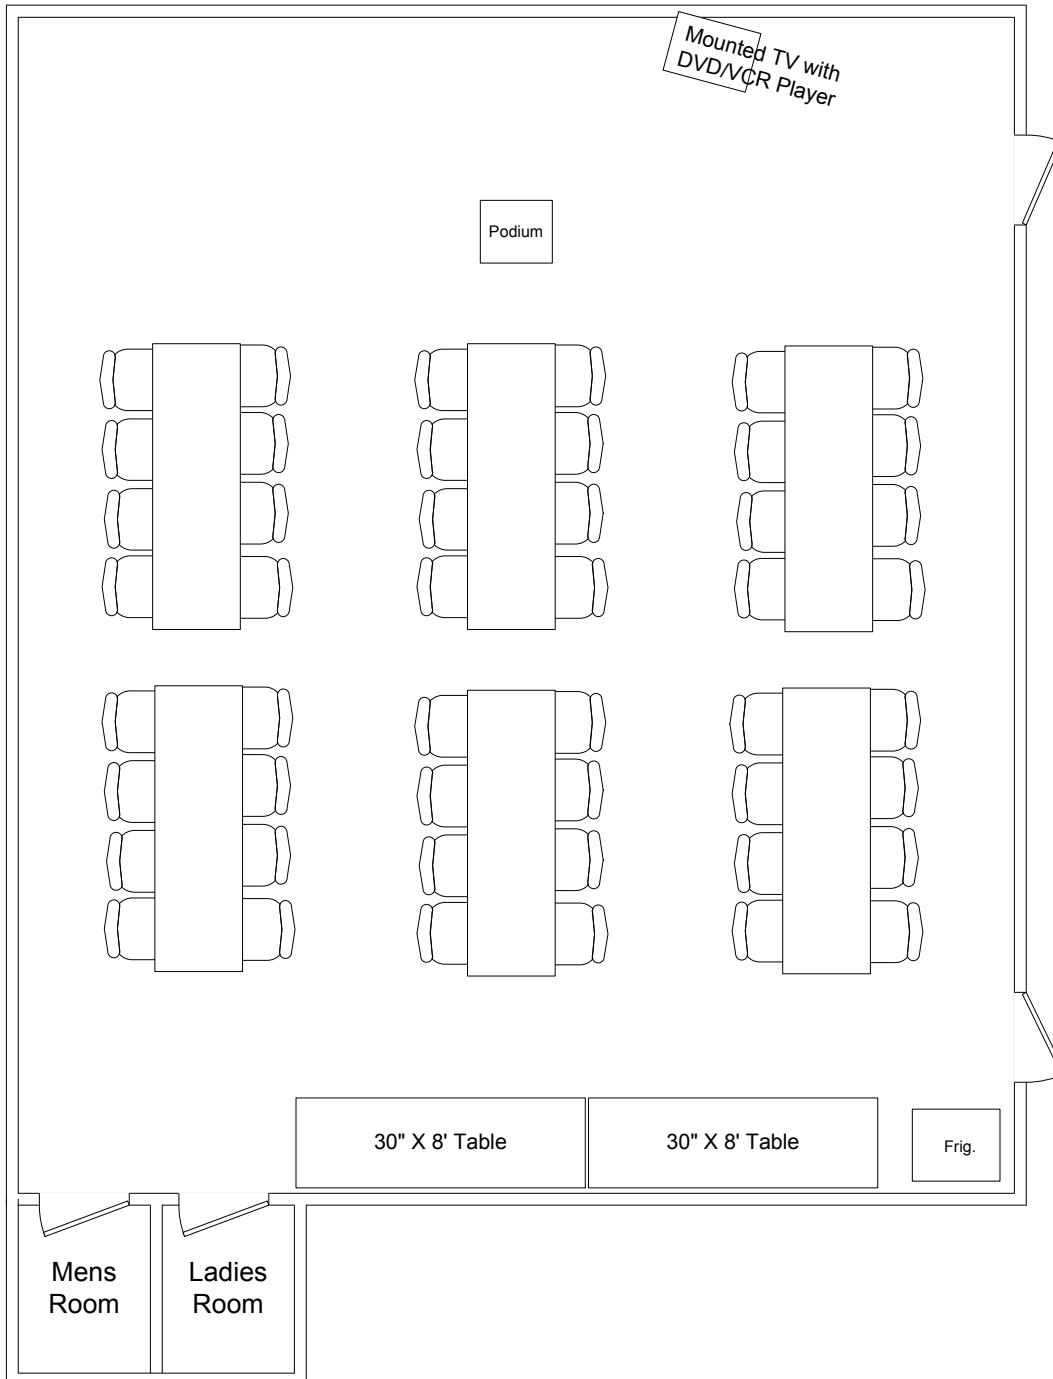

Set Up Equipment Available

Scale - 3/16" = 1'

Azalea Meeting Room

28' x 33' with 8' 8" ceiling

Closed Board Style
Seating for 36
behind 30" tables

8' Projection Screen
Hung front center or left of center.

Bulletin strips on side & back walls

8' Projection Screen
Hung front center or left of center.

Bulletin strips on side & back walls

PA System Available (Speakers Mounted)
CD/Tape Player/ Recorder Available
Maximum of 4 mikes / inputs

Set Up Equipment Available

Scale - 3/16" = 1'

Azalea Meeting Room

28' x 33' with 8' 8" ceiling

Long Table Style Seating for 48

8' Projection Screen
Hung front center or left of center.

Bulletin strips on side & back walls

PA System Available (Speakers Mounted)
CD/Tape Player/ Recorder Available
Maximum of 4 mikes / inputs

Set Up Equipment Available

Scale - 3/16" = 1'

Azalea Meeting Room 28' x 33' with 8' 8" ceiling

Circle Style

Double Open (As Pictured) - 47

Double closed - 62

Single Open - 28

Single Closed - 38