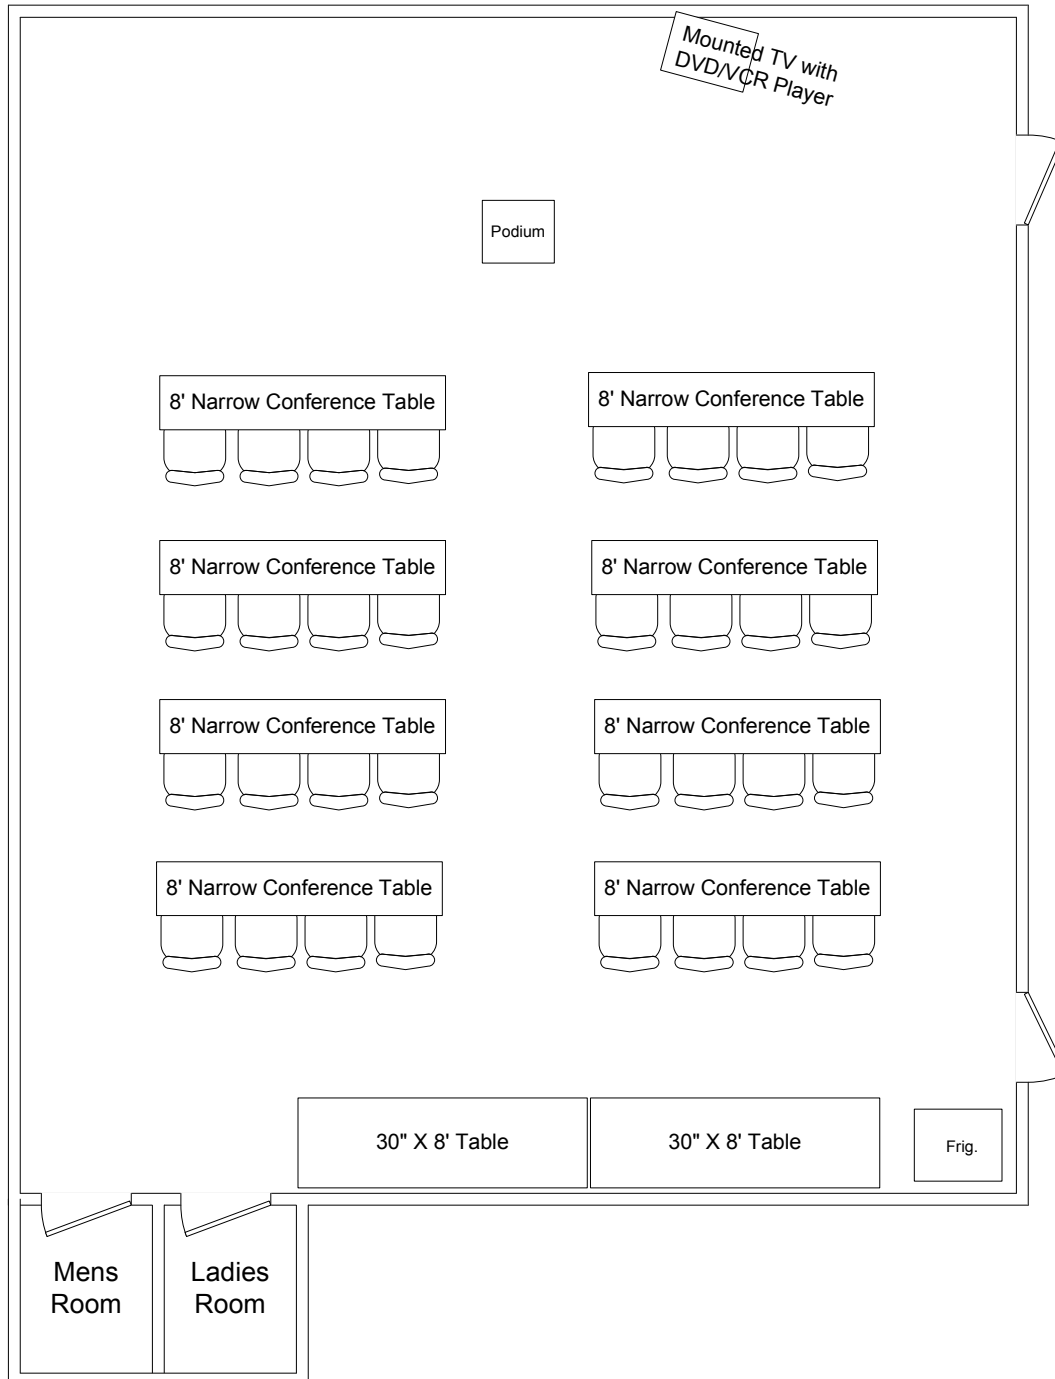

Set Up Equipment Available

Scale - 3/16" = 1'

Azalea Meeting Room

28' x 33' with 8' 8" ceiling

**Auditorium Style
Seating for 50
with 2 tables in back**

8' Projection Screen
Hung front center or left of center.

Casual Auditorium Style
Seating for 50
with 2 tables in back

8' Projection Screen
Hung front center or left of center.

Bulletin strips on side & back walls

PA System Available (Speakers Mounted)
CD/Tape Player/ Recorder Available
Maximum of 4 mikes / inputs

Set Up Equipment Available

Scale - 3/16" = 1'

Azalea Meeting Room 28' x 33' with 8' 8" ceiling

Conference Style
Seating for 32
behind narrow tables

8' Projection Screen
Hung front center or left of center.

28' x 33' with 8' 8" ceiling

Open Board Style
Seating for 26
behind 30" tables

8' Projection Screen
Hung front center or left of center.

Bulletin strips on side & back walls

PA System Available (Speakers Mounted)
CD/Tape Player/ Recorder Available
Maximum of 4 mikes / inputs