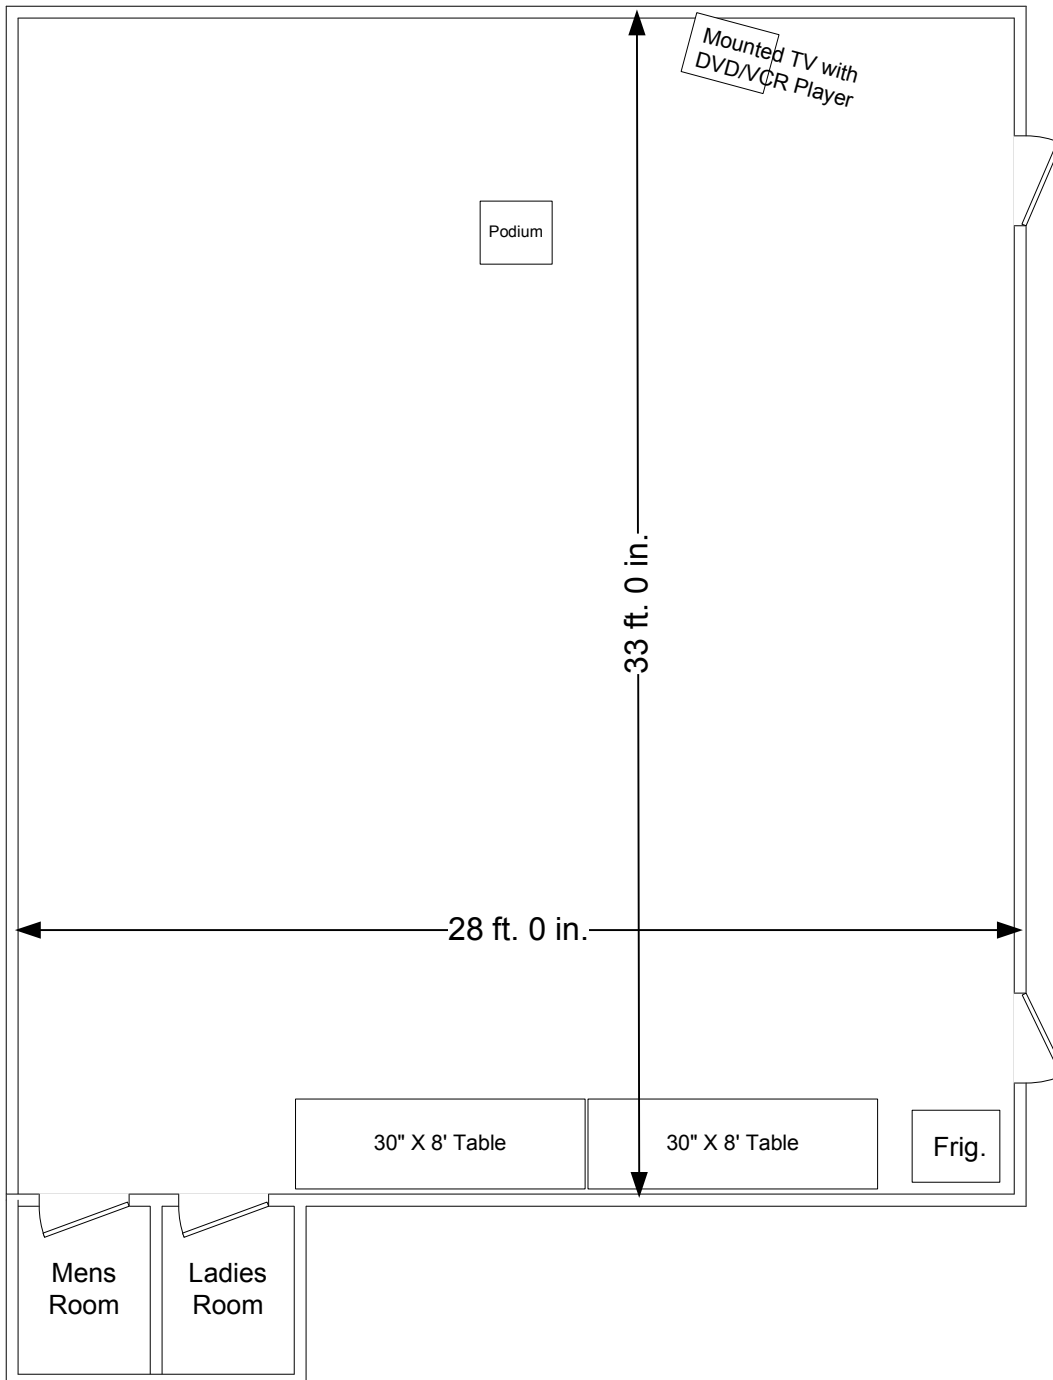

Azalea Meeting Room 28' x 33' with 8' 8" ceiling

Open Room

8' Projection Screen
Hung front center or left of center.

Bulletin strips on side & back walls

PA System Available (Speakers Mounted)
CD/Tape Player/ Recorder Available
Maximum of 4 mikes / inputs

Set Up Equipment Available

Scale - 3/16" = 1'

Azalea Meeting Room

28' x 33' with 8' 8" ceiling

**Auditorium Style
Seating for 50
with 2 tables in back**

8' Projection Screen
Hung front center or left of center.

Set Up Equipment Available

Scale - 3/16" = 1'

Azalea Meeting Room 28' x 33' with 8' 8" ceiling

Conference Style
Seating for 32
behind narrow tables

8' Projection Screen
Hung front center or left of center.

30" X 6' Table

18" x 8' Conference Table

5' Round Table

2' x 4' Table

Easel with Marker Board

Overhead Projector

Easel with Flip Chart

Scale - 3/16" = 1'