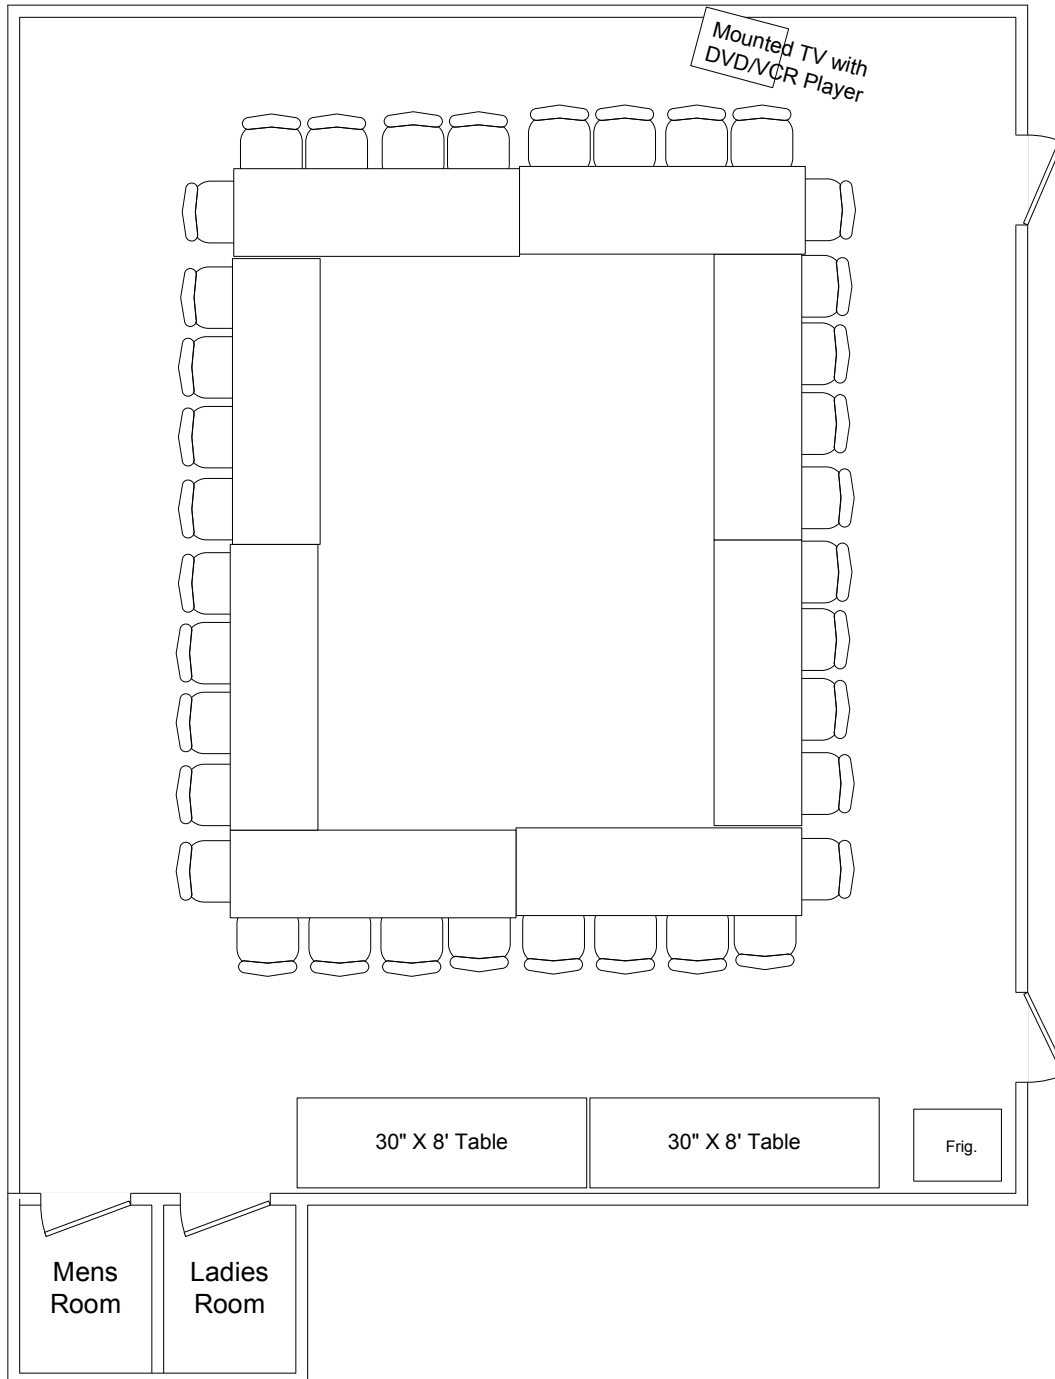

Azalea Meeting Room

28' x 33' with 8' 8" ceiling

Closed Board Style
Seating for 36
behind 30" tables

8' Projection Screen
Hung front center or left of center.

Bulletin strips on side & back walls

PA System Available (Speakers Mounted)
CD/Tape Player/ Recorder Available
Maximum of 4 mikes / inputs

Set Up Equipment Available

Scale - 3/16" = 1'