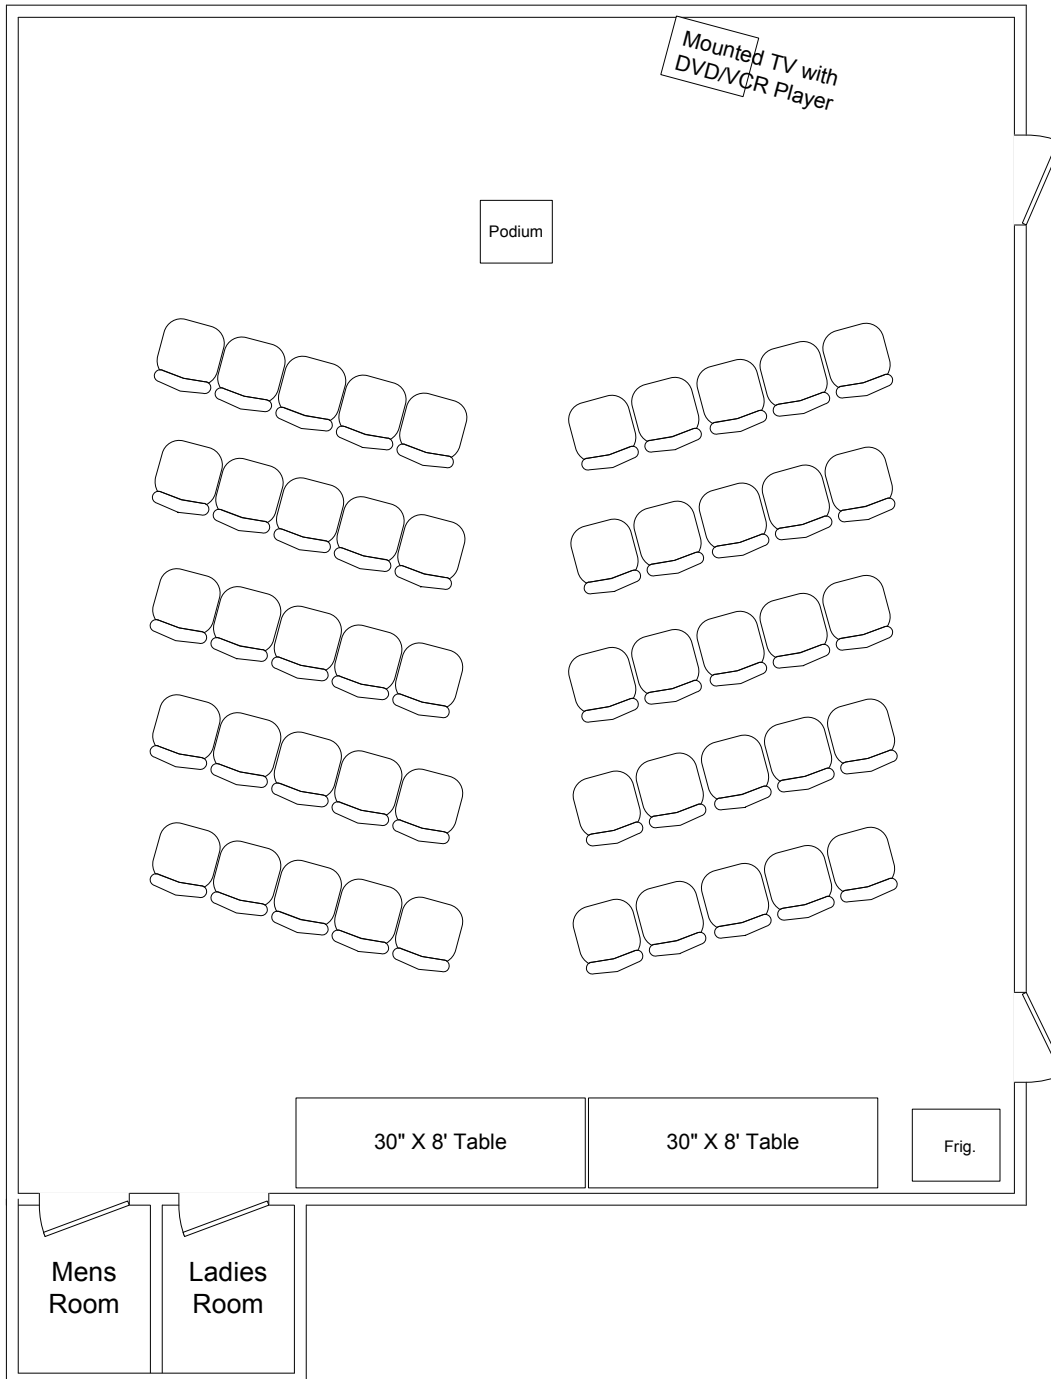

Azalea Meeting Room 28' x 33' with 8' 8" ceiling

Open Room

8' Projection Screen
Hung front center or left of center.

Bulletin strips on side & back walls

PA System Available (Speakers Mounted)
CD/Tape Player/ Recorder Available
Maximum of 4 mikes / inputs

Set Up Equipment Available

Scale - 3/16" = 1'

Azalea Meeting Room

28' x 33' with 8' 8" ceiling

**Auditorium Style
Seating for 50
with 2 tables in back**

8' Projection Screen
Hung front center or left of center.

Casual Auditorium Style
Seating for 50
with 2 tables in back

8' Projection Screen
Hung front center or left of center.

Bulletin strips on side & back walls

PA System Available (Speakers Mounted)
CD/Tape Player/ Recorder Available
Maximum of 4 mikes / inputs

Set Up Equipment Available

Scale - 3/16" = 1'

Azalea Meeting Room 28' x 33' with 8' 8" ceiling

Conference Style
Seating for 32
behind narrow tables

8' Projection Screen
Hung front center or left of center.