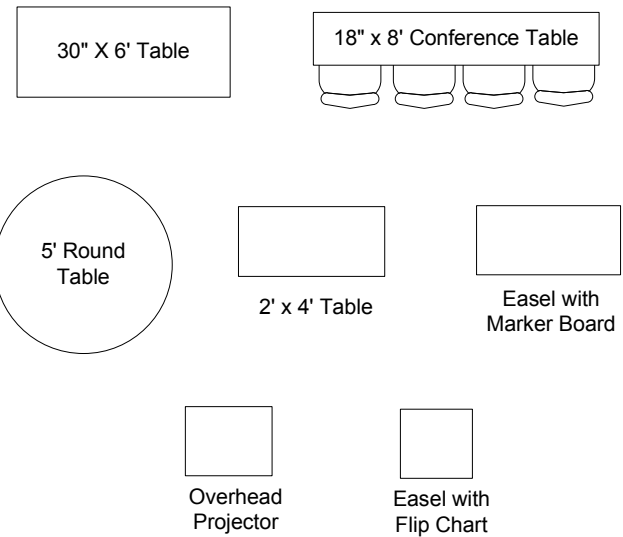

28' x 33' with 8' 8" ceiling

Open Board Style
Seating for 26
behind 30" tables

8' Projection Screen
Hung front center or left of center.

Bulletin strips on side & back walls

PA System Available (Speakers Mounted)
CD/Tape Player/ Recorder Available
Maximum of 4 mikes / inputs

Set Up Equipment Available

Scale - 3/16" = 1'

Azalea Meeting Room

28' x 33' with 8' 8" ceiling

Closed Board Style
Seating for 36
behind 30" tables

8' Projection Screen
Hung front center or left of center.

Bulletin strips on side & back walls

PA System Available (Speakers Mounted)
CD/Tape Player/ Recorder Available
Maximum of 4 mikes / inputs

Set Up Equipment Available

Scale - 3/16" = 1'

Azalea Meeting Room 28' x 33' with 8' 8" ceiling

Round Table Style Seating for 30

Scale - 3/16" = 1'

Azalea Meeting Room

28' x 33' with 8' 8" ceiling

Long Table Style Seating for 48

8' Projection Screen
Hung front center or left of center.

Bulletin strips on side & back walls

PA System Available (Speakers Mounted)
CD/Tape Player/ Recorder Available
Maximum of 4 mikes / inputs