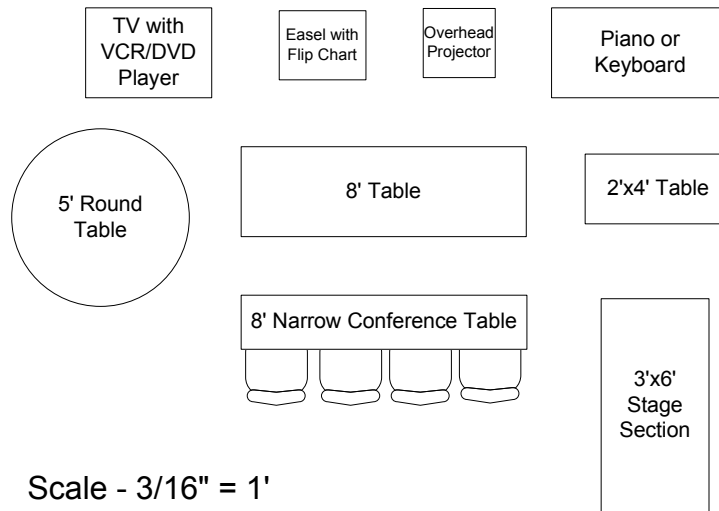

5' Round
Table

8' Table

2'x4' Table

8' Narrow Conference Table

3'x6'
Stage
Section

Scale - 3/16" = 1'

Dogwood Meeting Room

26½' X 38' with cathedral ceiling

Other Set Up Equipment Available

Scale - 3/16" = 1'

Dogwood Meeting Room

26½' X 38' with cathedral ceiling

Conference Style Seating for 36 behind narrow tables

8' Projection Screen
Hung front center only.

PA System
Mackie 406M Amp or similar
CD/Tape Player/Recorder Available
Maximum of 4 mikes / inputs

Other Set Up Equipment Available

Scale - 3/16" = 1'

Dogwood Meeting Room

26½' X 38' with cathedral ceiling

Round Table Style Seating for 30

8' Projection Screen
Hung front center only.

PA System
Mackie 406M Amp or similar
CD/Tape Player/Recorder Available
Maximum of 4 mikes / inputs

Scale - 3/16" = 1'

Dogwood Meeting Room

26½' X 38' with cathedral ceiling

Optional Sideway Set Up
Conference Style
Seating for 32

No Mounted Projection Screen
(Small portable screen available)

No PA System
(Not positioned for this set up)