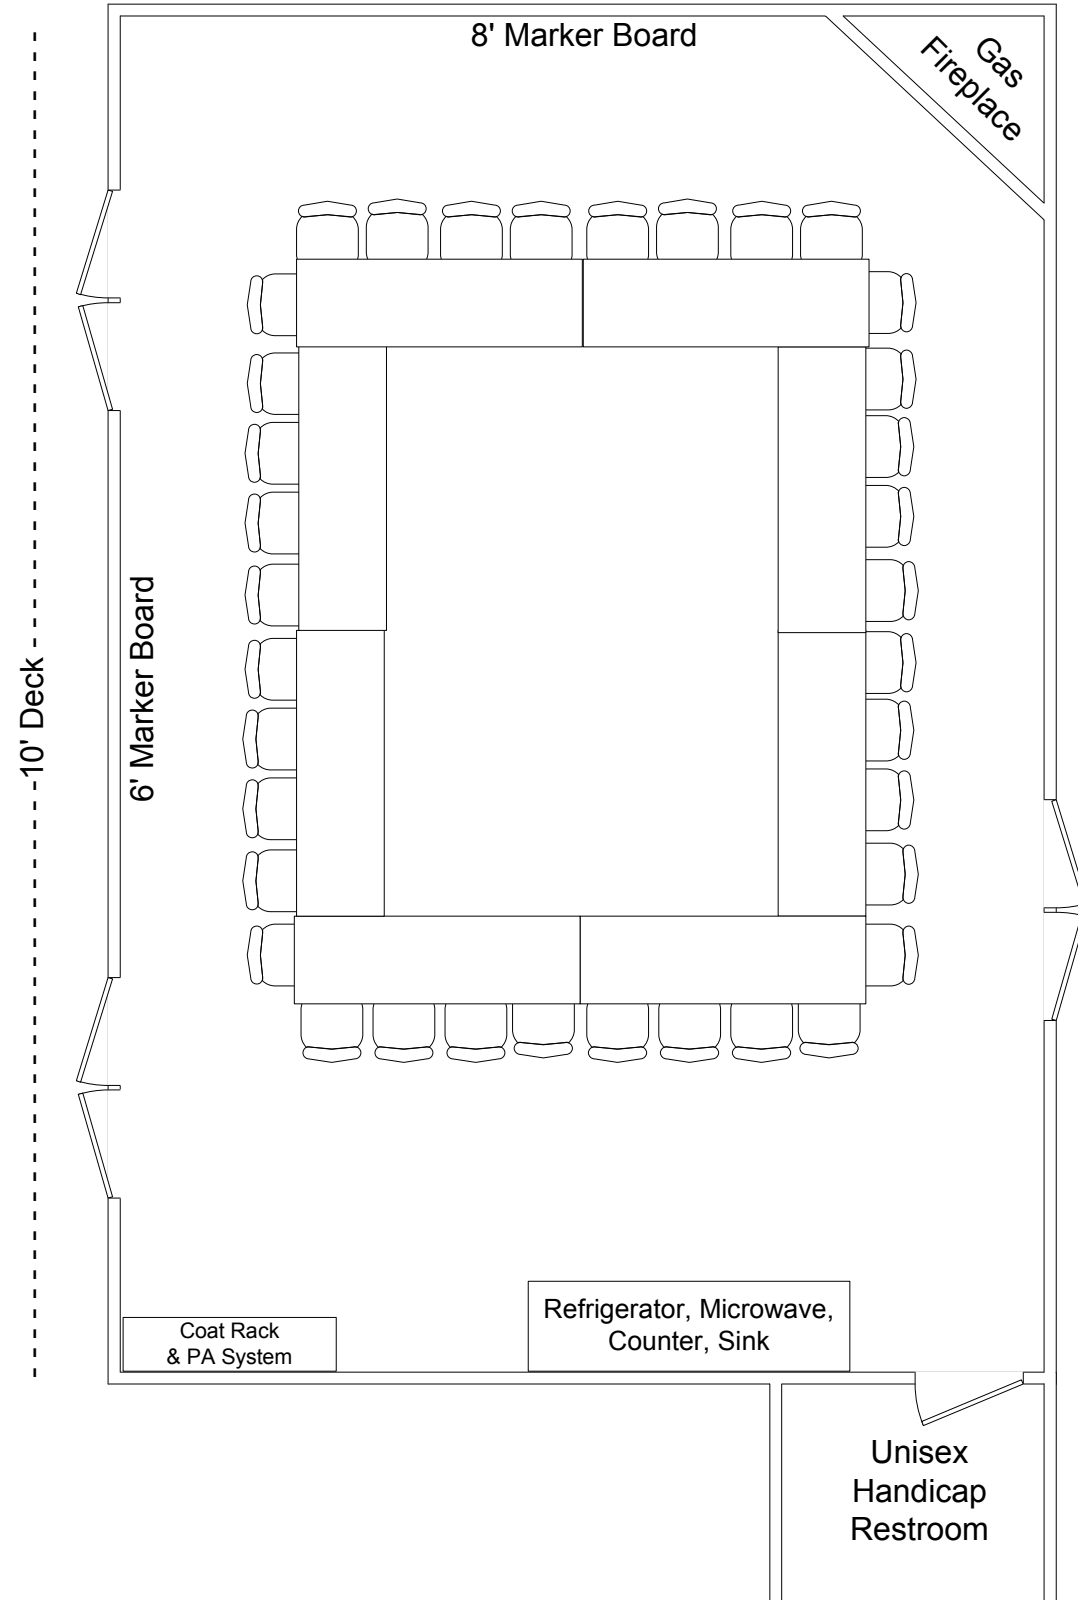

Other Set Up Equipment Available

Scale - 3/16" = 1'

Dogwood Meeting Room

26½' X 38' with cathedral ceiling

Open Board Style
Seating for 26
behind 30" tables

8' Projection Screen
Hung front center only.

PA System
Mackie 406M Amp or similar
CD/Tape Player/Recorder Available
Maximum of 4 mikes / inputs

Other Set Up Equipment Available

Dogwood Meeting Room

26½' X 38' with cathedral ceiling

**Closed Board Style
Seating for 36
behind 30" tables**

8' Projection Screen
Hung front center only.

PA System
Mackie 406M Amp or similar
CD/Tape Player/Recorder Available
Maximum of 4 mikes / inputs

Other Set Up Equipment Available

Scale - 3/16" = 1'

Dogwood Meeting Room

26½' X 38' with cathedral ceiling

Round Table Style Seating for 30

8' Projection Screen
Hung front center only.

PA System
Mackie 406M Amp or similar
CD/Tape Player/Recorder Available
Maximum of 4 mikes / inputs

Other Set Up Equipment Available

Dogwood Meeting Room

26½' X 38' with cathedral ceiling

Circle Style

Single Open (As Pictured) - 29

Single Closed - 39

8' Projection Screen
Hung front center only.

PA System
Mackie 406M Amp or similar
CD/Tape Player/Recorder Available
Maximum of 4 mikes / inputs