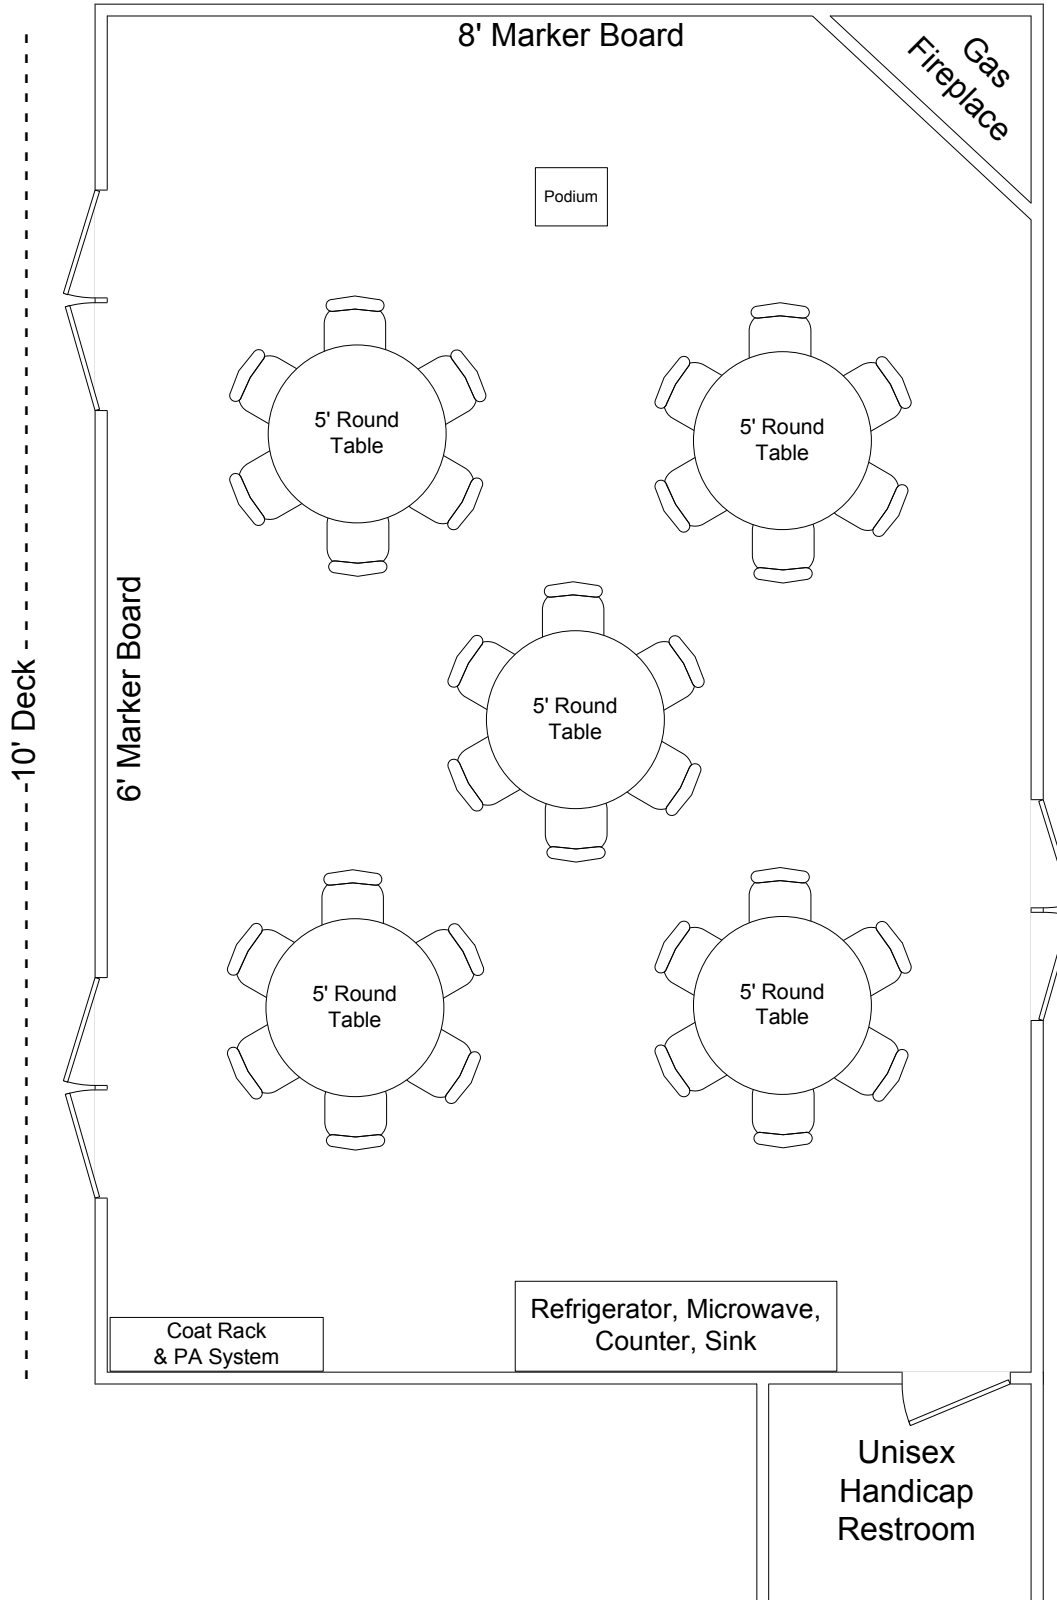

Other Set Up Equipment Available

Scale - 3/16" = 1'

Dogwood Meeting Room

26½' X 38' with cathedral ceiling

Open Board Style
Seating for 26
behind 30" tables

8' Projection Screen
Hung front center only.

PA System
Mackie 406M Amp or similar
CD/Tape Player/Recorder Available
Maximum of 4 mikes / inputs

Other Set Up Equipment Available

Dogwood Meeting Room

26½' X 38' with cathedral ceiling

**Closed Board Style
Seating for 36
behind 30" tables**

8' Projection Screen
Hung front center only.

PA System
Mackie 406M Amp or similar
CD/Tape Player/Recorder Available
Maximum of 4 mikes / inputs

Other Set Up Equipment Available

Scale - 3/16" = 1'

Dogwood Meeting Room

26½' X 38' with cathedral ceiling

Round Table Style Seating for 30

8' Projection Screen
Hung front center only.

PA System
Mackie 406M Amp or similar
CD/Tape Player/Recorder Available
Maximum of 4 mikes / inputs