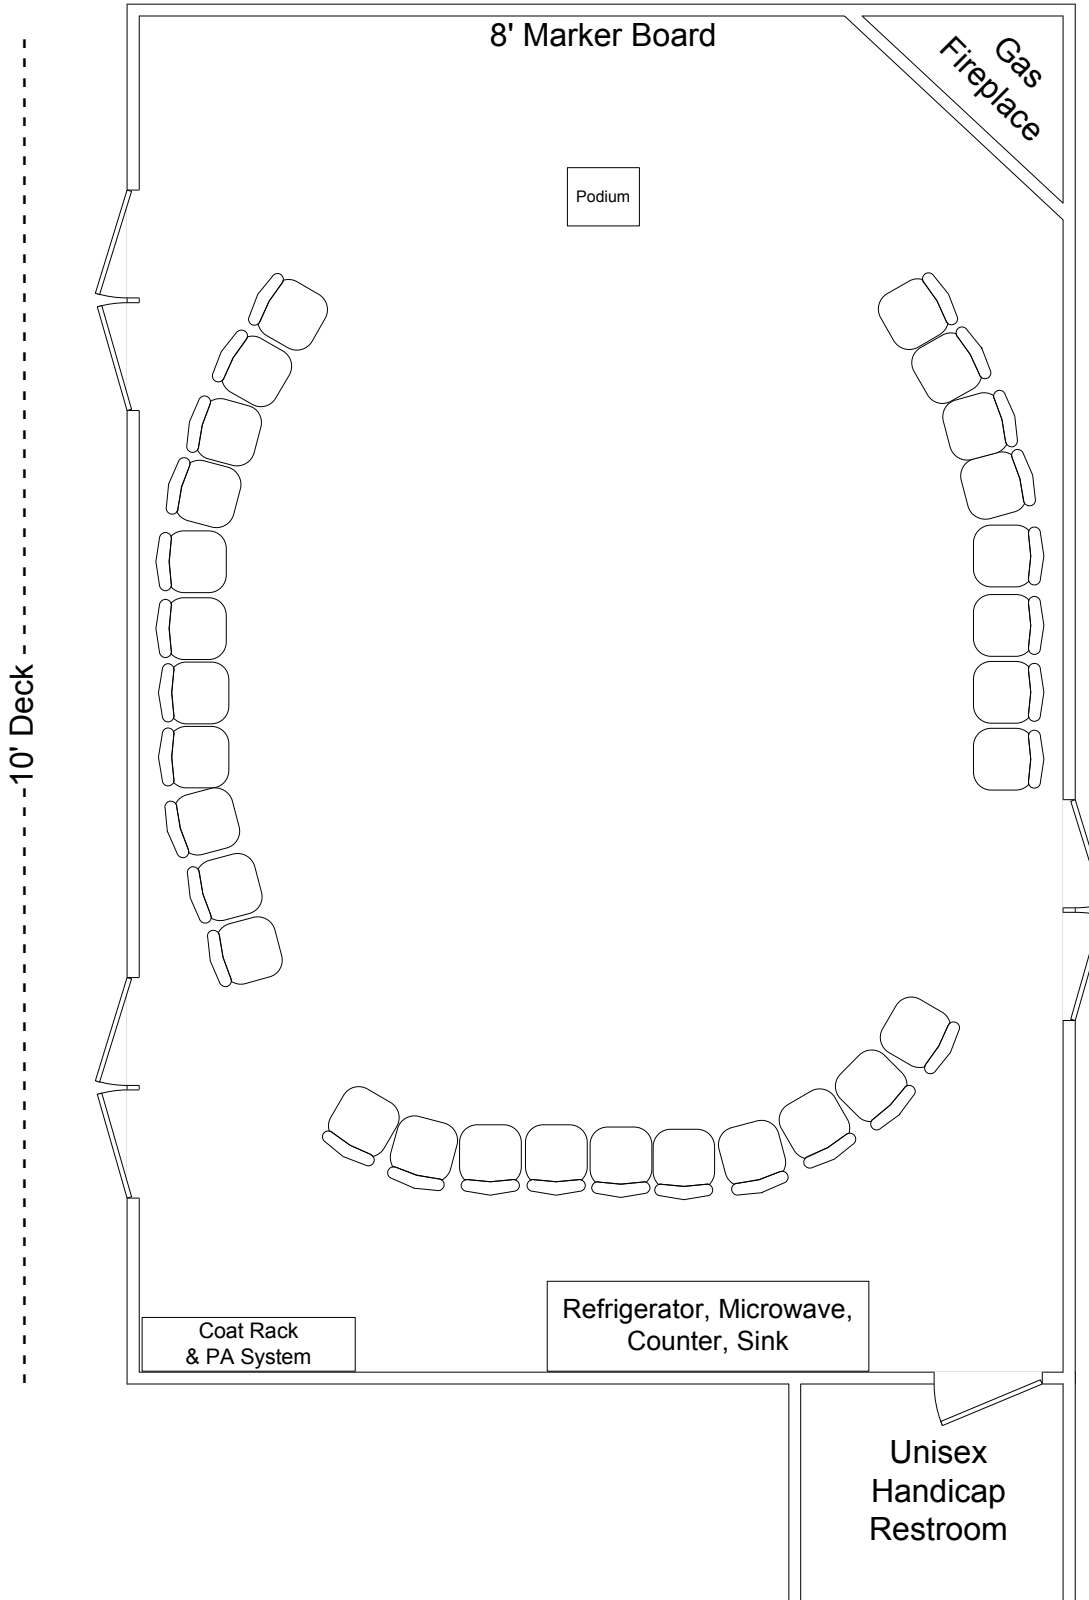

Other Set Up Equipment Available

Dogwood Meeting Room

26½' X 38' with cathedral ceiling

Circle Style

Single Open (As Pictured) - 29

Single Closed - 39

8' Projection Screen
Hung front center only.

PA System
Mackie 406M Amp or similar
CD/Tape Player/Recorder Available
Maximum of 4 mikes / inputs

Other Set Up Equipment Available

TV with
VCR/DVD
Player

Easel with
Flip Chart

Overhead
Projector

Piano or
Keyboard

Scale - 3/16" = 1'

Dogwood Meeting Room

26½' X 38' with cathedral ceiling

Optional Sideway Set Up
 Casual Auditorium Style
 Seating for 48
 with 2 tables along side

No Mounted Projection Screen
 (Small portable screen available)

No PA System
 (Not positioned for this set up)

Other Set Up Equipment Available

Scale - 3/16" = 1'

Dogwood Meeting Room

26½' X 38' with cathedral ceiling

Optional Sideway Set Up
Conference Style
Seating for 32

No Mounted Projection Screen
(Small portable screen available)

No PA System
(Not positioned for this set up)