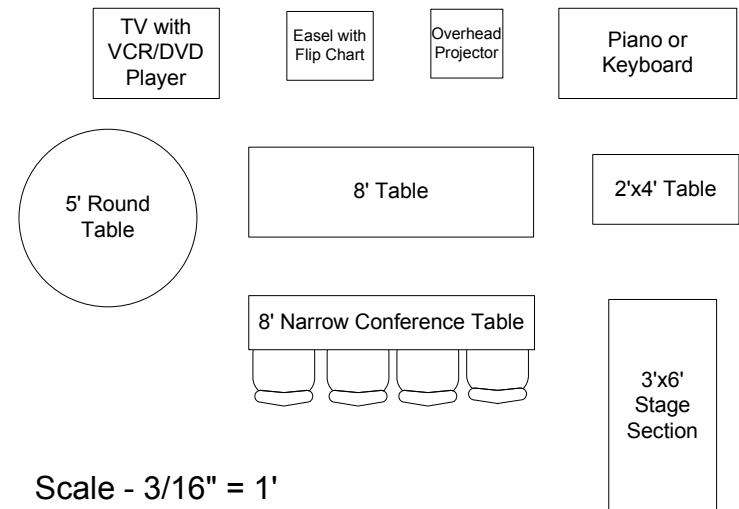

Other Set Up Equipment Available

Scale - 3/16" = 1'

Dogwood Meeting Room

26½' X 38' with cathedral ceiling

Long Table Style Seating for 48

8' Projection Screen
Hung front center only.

PA System
Mackie 406M Amp or similar
CD/Tape Player/Recorder Available
Maximum of 4 mikes / inputs

Other Set Up Equipment Available

Dogwood Meeting Room

26½' X 38' with cathedral ceiling

Circle Style

Single Open (As Pictured) - 29

Single Closed - 39

8' Projection Screen
Hung front center only.

PA System
Mackie 406M Amp or similar
CD/Tape Player/Recorder Available
Maximum of 4 mikes / inputs

Other Set Up Equipment Available

TV with
VCR/DVD
Player

Easel with
Flip Chart

Overhead
Projector

Piano or
Keyboard

Scale - 3/16" = 1'

Dogwood Meeting Room

26½' X 38' with cathedral ceiling

Optional Sideway Set Up
 Casual Auditorium Style
 Seating for 48
 with 2 tables along side

No Mounted Projection Screen
 (Small portable screen available)

No PA System
 (Not positioned for this set up)

Other Set Up Equipment Available