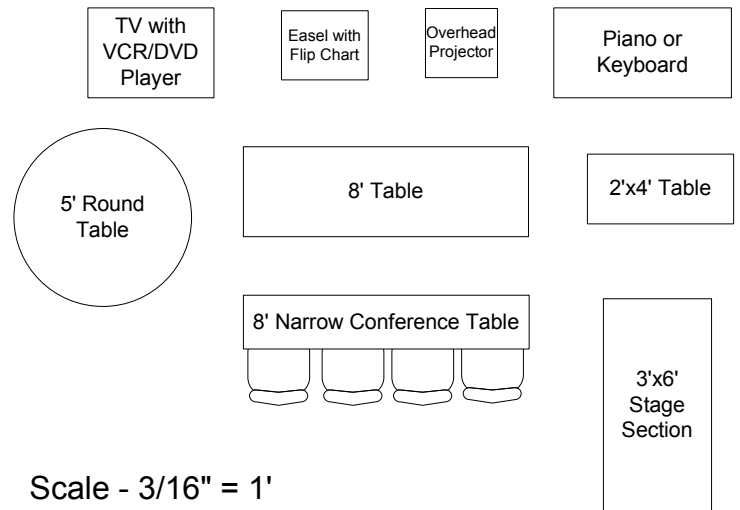

Other Set Up Equipment Available

Scale - 3/16" = 1'

Dogwood Meeting Room

26½' X 38' with cathedral ceiling

Conference Style Seating for 36 behind narrow tables

8' Projection Screen
Hung front center only.

PA System
Mackie 406M Amp or similar
CD/Tape Player/Recorder Available
Maximum of 4 mikes / inputs

Other Set Up Equipment Available

Scale - 3/16" = 1'

Dogwood Meeting Room

26½' X 38' with cathedral ceiling

Open Board Style
Seating for 26
behind 30" tables

8' Projection Screen
Hung front center only.

PA System
Mackie 406M Amp or similar
CD/Tape Player/Recorder Available
Maximum of 4 mikes / inputs

Other Set Up Equipment Available

Dogwood Meeting Room

26½' X 38' with cathedral ceiling

**Closed Board Style
Seating for 36
behind 30" tables**

8' Projection Screen
Hung front center only.

PA System
Mackie 406M Amp or similar
CD/Tape Player/Recorder Available
Maximum of 4 mikes / inputs

Other Set Up Equipment Available

Scale - 3/16" = 1'

Dogwood Meeting Room

26½' X 38' with cathedral ceiling

Round Table Style Seating for 30

8' Projection Screen
Hung front center only.

PA System
Mackie 406M Amp or similar
CD/Tape Player/Recorder Available
Maximum of 4 mikes / inputs