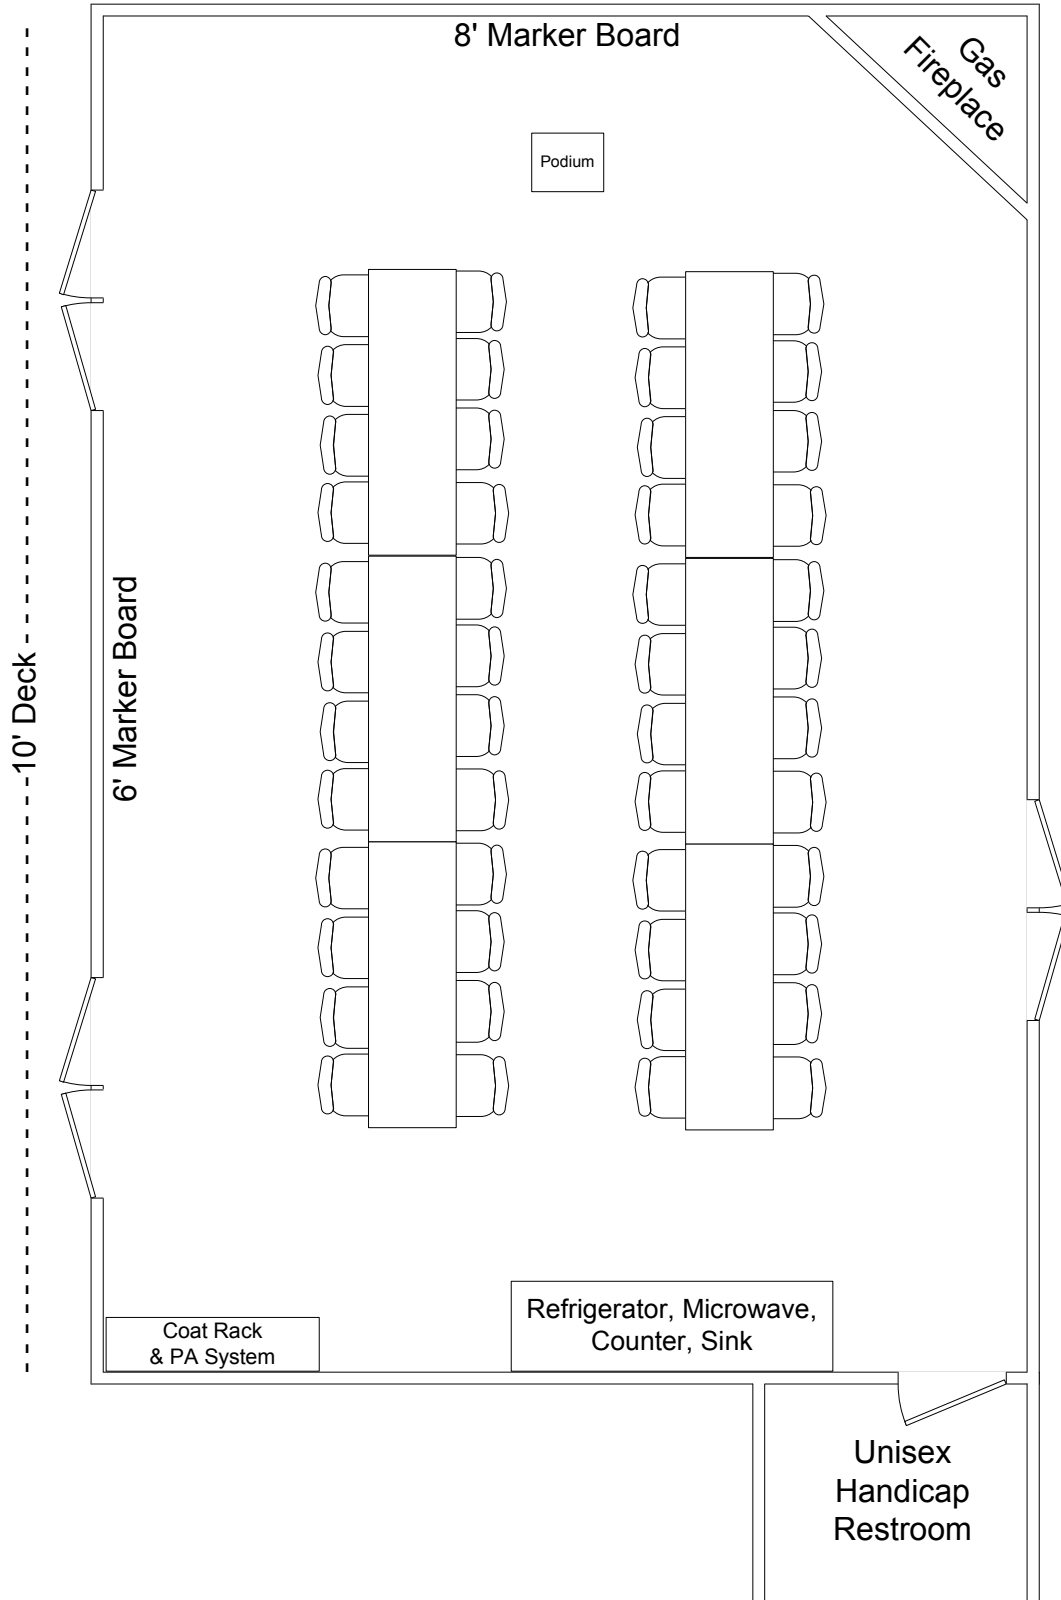

Other Set Up Equipment Available

Dogwood Meeting Room

26½' X 38' with cathedral ceiling

**Closed Board Style
Seating for 36
behind 30" tables**

8' Projection Screen
Hung front center only.

PA System
Mackie 406M Amp or similar
CD/Tape Player/Recorder Available
Maximum of 4 mikes / inputs

Other Set Up Equipment Available

Scale - 3/16" = 1'

Dogwood Meeting Room

26½' X 38' with cathedral ceiling

Round Table Style Seating for 30

8' Projection Screen
Hung front center only.

PA System
Mackie 406M Amp or similar
CD/Tape Player/Recorder Available
Maximum of 4 mikes / inputs

Other Set Up Equipment Available

Scale - 3/16" = 1'

Dogwood Meeting Room

26½' X 38' with cathedral ceiling

Long Table Style Seating for 48

8' Projection Screen
Hung front center only.

PA System
Mackie 406M Amp or similar
CD/Tape Player/Recorder Available
Maximum of 4 mikes / inputs

Other Set Up Equipment Available

Dogwood Meeting Room

26½' X 38' with cathedral ceiling

Circle Style

Single Open (As Pictured) - 29

Single Closed - 39

8' Projection Screen
Hung front center only.

PA System
Mackie 406M Amp or similar
CD/Tape Player/Recorder Available
Maximum of 4 mikes / inputs