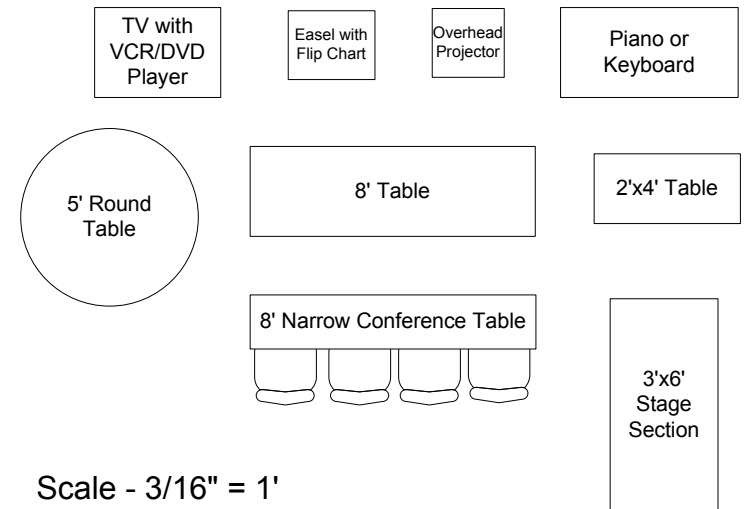

Other Set Up Equipment Available

Scale - 3/16" = 1'

Dogwood Meeting Room

26½' X 38' with cathedral ceiling

Open Board Style
Seating for 26
behind 30" tables

8' Projection Screen
Hung front center only.

PA System
Mackie 406M Amp or similar
CD/Tape Player/Recorder Available
Maximum of 4 mikes / inputs

Other Set Up Equipment Available

Dogwood Meeting Room

26½' X 38' with cathedral ceiling

**Closed Board Style
Seating for 36
behind 30" tables**

8' Projection Screen
Hung front center only.

PA System
Mackie 406M Amp or similar
CD/Tape Player/Recorder Available
Maximum of 4 mikes / inputs

Other Set Up Equipment Available

Scale - 3/16" = 1'

Dogwood Meeting Room

26½' X 38' with cathedral ceiling

Round Table Style Seating for 30

8' Projection Screen
Hung front center only.

PA System
Mackie 406M Amp or similar
CD/Tape Player/Recorder Available
Maximum of 4 mikes / inputs

Other Set Up Equipment Available

Scale - 3/16" = 1'

Dogwood Meeting Room

26½' X 38' with cathedral ceiling

Long Table Style Seating for 48

8' Projection Screen
Hung front center only.

PA System
Mackie 406M Amp or similar
CD/Tape Player/Recorder Available
Maximum of 4 mikes / inputs