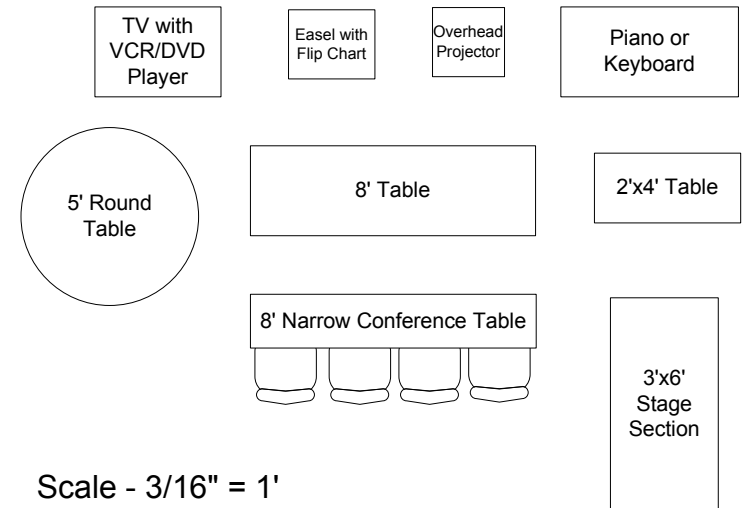

Other Set Up Equipment Available

Dogwood Meeting Room

26½' X 38' with cathedral ceiling

**Closed Board Style
Seating for 36
behind 30" tables**

8' Projection Screen
Hung front center only.

PA System
Mackie 406M Amp or similar
CD/Tape Player/Recorder Available
Maximum of 4 mikes / inputs

Other Set Up Equipment Available

Scale - 3/16" = 1'

Dogwood Meeting Room

26½' X 38' with cathedral ceiling

Round Table Style Seating for 30

8' Projection Screen
Hung front center only.

PA System
Mackie 406M Amp or similar
CD/Tape Player/Recorder Available
Maximum of 4 mikes / inputs

Other Set Up Equipment Available

Scale - 3/16" = 1'

Dogwood Meeting Room

26½' X 38' with cathedral ceiling

Long Table Style Seating for 48

8' Projection Screen
Hung front center only.

PA System
Mackie 406M Amp or similar
CD/Tape Player/Recorder Available
Maximum of 4 mikes / inputs

Other Set Up Equipment Available

Dogwood Meeting Room

26½' X 38' with cathedral ceiling

Circle Style

Single Open (As Pictured) - 29

Single Closed - 39

8' Projection Screen
Hung front center only.

PA System
Mackie 406M Amp or similar
CD/Tape Player/Recorder Available
Maximum of 4 mikes / inputs