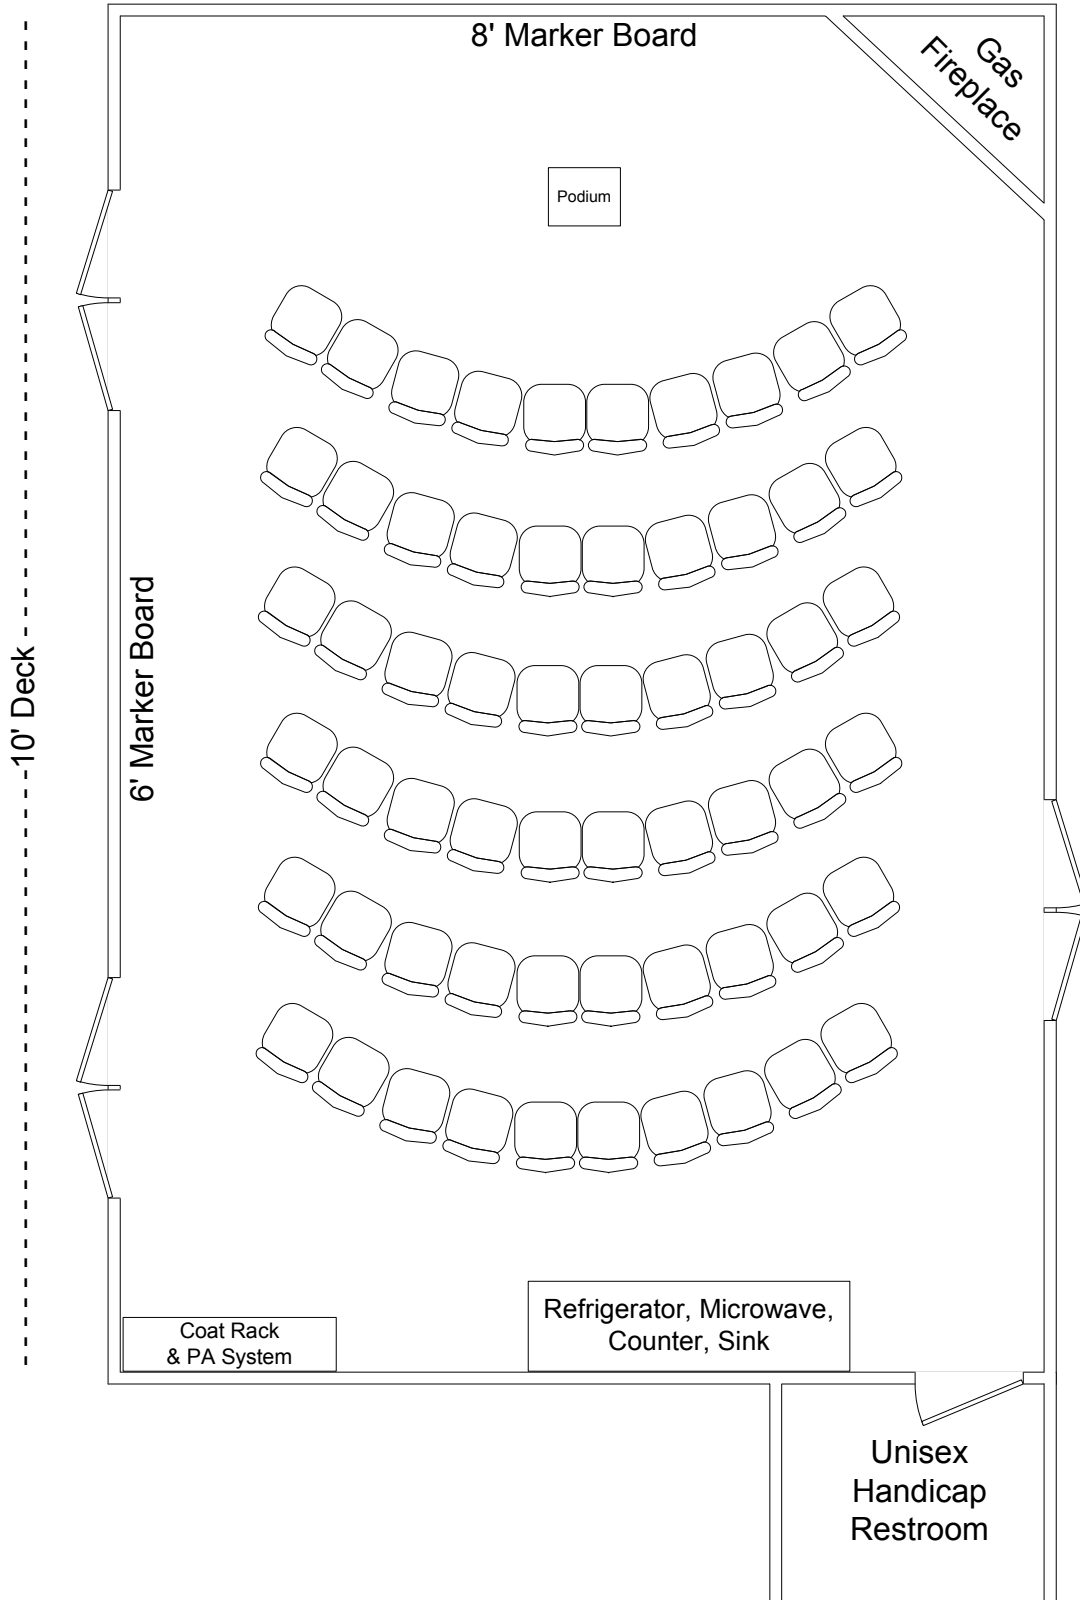

5' Round
Table

8' Table

2'x4' Table

8' Narrow Conference Table

3'x6'
Stage
Section

Scale - 3/16" = 1'

Dogwood Meeting Room

26½' X 38' with cathedral ceiling

Other Set Up Equipment Available

Scale - 3/16" = 1'

Dogwood Meeting Room

26½' X 38' with cathedral ceiling

Conference Style Seating for 36 behind narrow tables

8' Projection Screen
Hung front center only.

PA System
Mackie 406M Amp or similar
CD/Tape Player/Recorder Available
Maximum of 4 mikes / inputs

Other Set Up Equipment Available

Scale - 3/16" = 1'

Dogwood Meeting Room

26½' X 38' with cathedral ceiling

Open Board Style
Seating for 26
behind 30" tables

8' Projection Screen
Hung front center only.

PA System
Mackie 406M Amp or similar
CD/Tape Player/Recorder Available
Maximum of 4 mikes / inputs

Other Set Up Equipment Available

Dogwood Meeting Room

26½' X 38' with cathedral ceiling

**Closed Board Style
Seating for 36
behind 30" tables**

8' Projection Screen
Hung front center only.

PA System
Mackie 406M Amp or similar
CD/Tape Player/Recorder Available
Maximum of 4 mikes / inputs