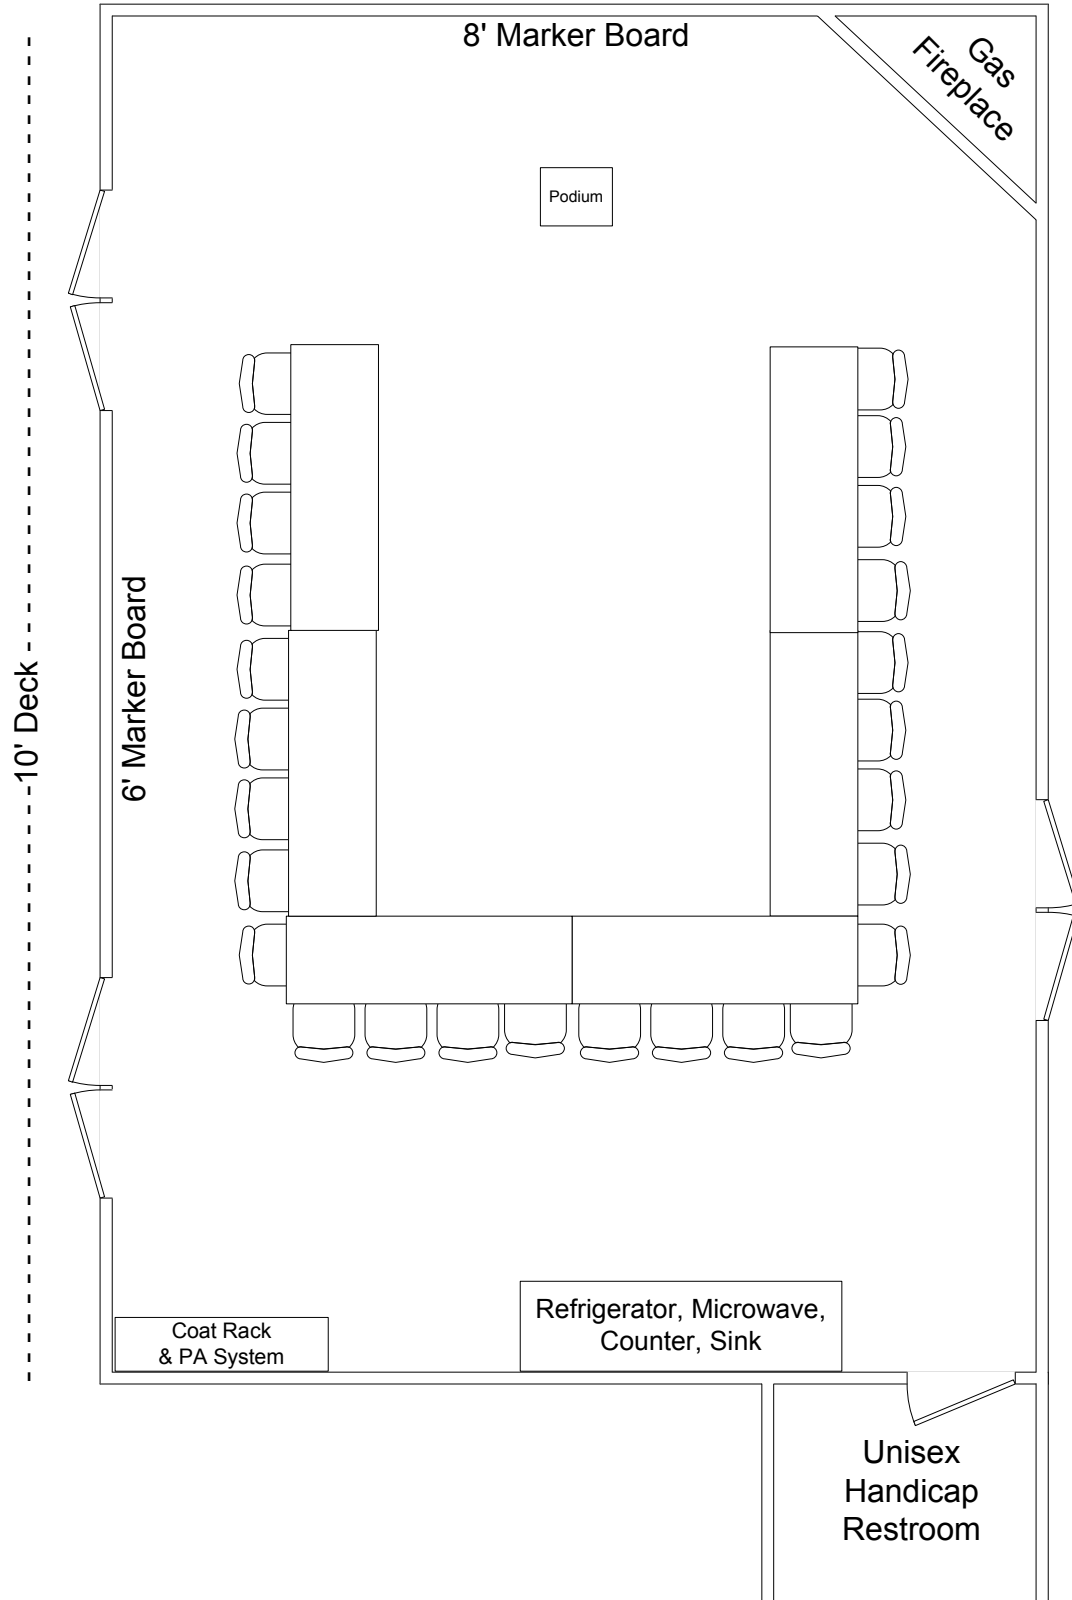

Other Set Up Equipment Available

Scale - 3/16" = 1'

Dogwood Meeting Room

26½' X 38' with cathedral ceiling

Conference Style Seating for 36 behind narrow tables

8' Projection Screen
Hung front center only.

PA System
Mackie 406M Amp or similar
CD/Tape Player/Recorder Available
Maximum of 4 mikes / inputs

Other Set Up Equipment Available

Scale - 3/16" = 1'

Dogwood Meeting Room

26½' X 38' with cathedral ceiling

Open Board Style
Seating for 26
behind 30" tables

8' Projection Screen
Hung front center only.

PA System
Mackie 406M Amp or similar
CD/Tape Player/Recorder Available
Maximum of 4 mikes / inputs

Other Set Up Equipment Available

Dogwood Meeting Room

26½' X 38' with cathedral ceiling

**Closed Board Style
Seating for 36
behind 30" tables**

8' Projection Screen
Hung front center only.

PA System
Mackie 406M Amp or similar
CD/Tape Player/Recorder Available
Maximum of 4 mikes / inputs