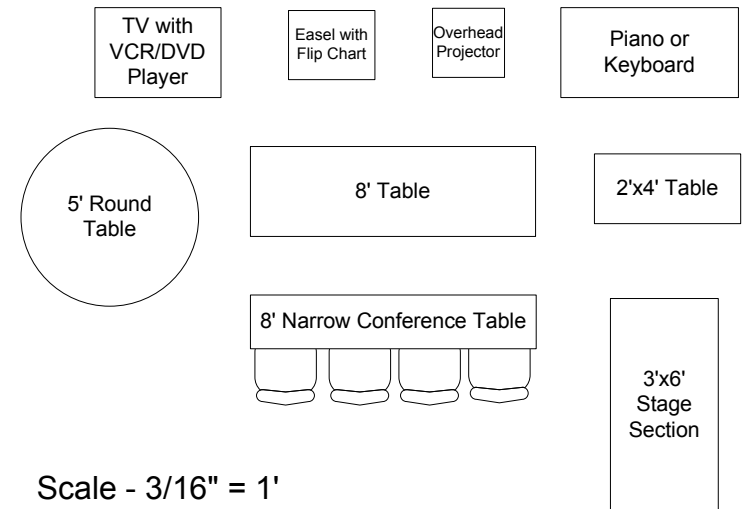

Other Set Up Equipment Available

Scale - 3/16" = 1'

Dogwood Meeting Room

26½' X 38' with cathedral ceiling

Conference Style Seating for 36 behind narrow tables

8' Projection Screen
Hung front center only.

PA System
Mackie 406M Amp or similar
CD/Tape Player/Recorder Available
Maximum of 4 mikes / inputs

Other Set Up Equipment Available

Scale - 3/16" = 1'

Dogwood Meeting Room

26½' X 38' with cathedral ceiling

Open Board Style
Seating for 26
behind 30" tables

8' Projection Screen
Hung front center only.

PA System
Mackie 406M Amp or similar
CD/Tape Player/Recorder Available
Maximum of 4 mikes / inputs

Other Set Up Equipment Available

Dogwood Meeting Room

26½' X 38' with cathedral ceiling

**Closed Board Style
Seating for 36
behind 30" tables**

8' Projection Screen
Hung front center only.

PA System
Mackie 406M Amp or similar
CD/Tape Player/Recorder Available
Maximum of 4 mikes / inputs

Other Set Up Equipment Available

Scale - 3/16" = 1'

Dogwood Meeting Room

26½' X 38' with cathedral ceiling

Round Table Style Seating for 30

8' Projection Screen
Hung front center only.

PA System
Mackie 406M Amp or similar
CD/Tape Player/Recorder Available
Maximum of 4 mikes / inputs