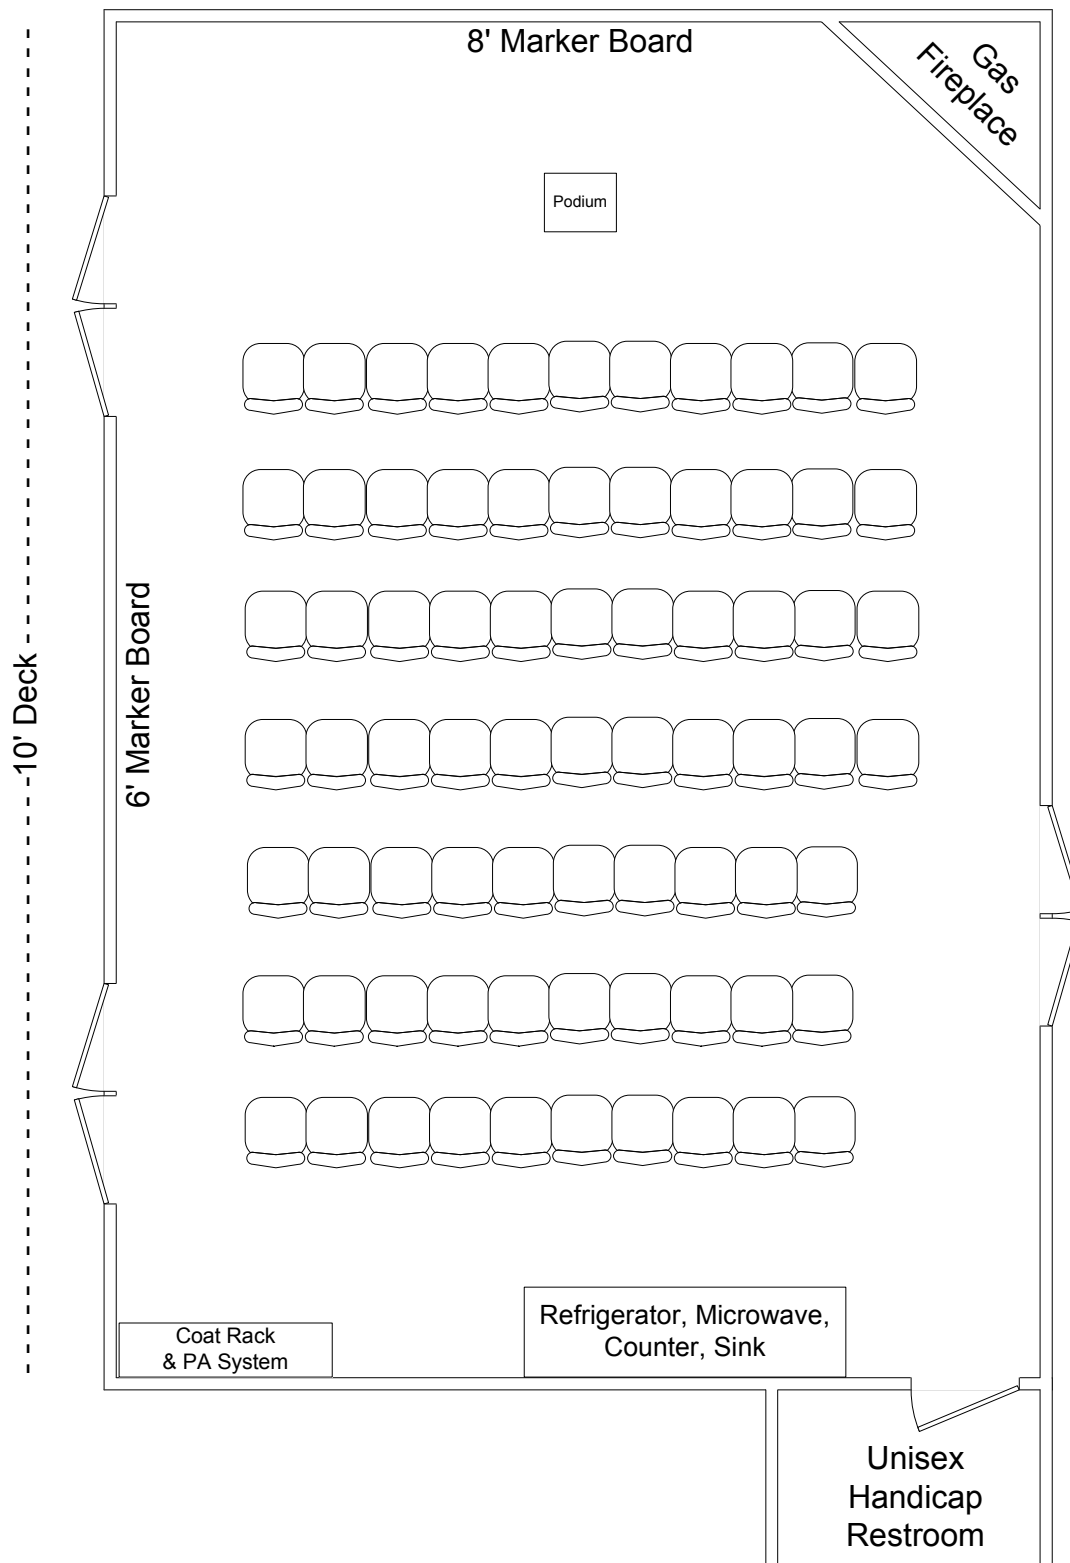

5' Round
Table

8' Table

2'x4' Table

8' Narrow Conference Table

3'x6'
Stage
Section

Scale - 3/16" = 1'

Dogwood Meeting Room

26½' X 38' with cathedral ceiling

Other Set Up Equipment Available

Dogwood Meeting Room

26½' X 38' with cathedral ceiling

**Closed Board Style
Seating for 36
behind 30" tables**

8' Projection Screen
Hung front center only.

PA System
Mackie 406M Amp or similar
CD/Tape Player/Recorder Available
Maximum of 4 mikes / inputs