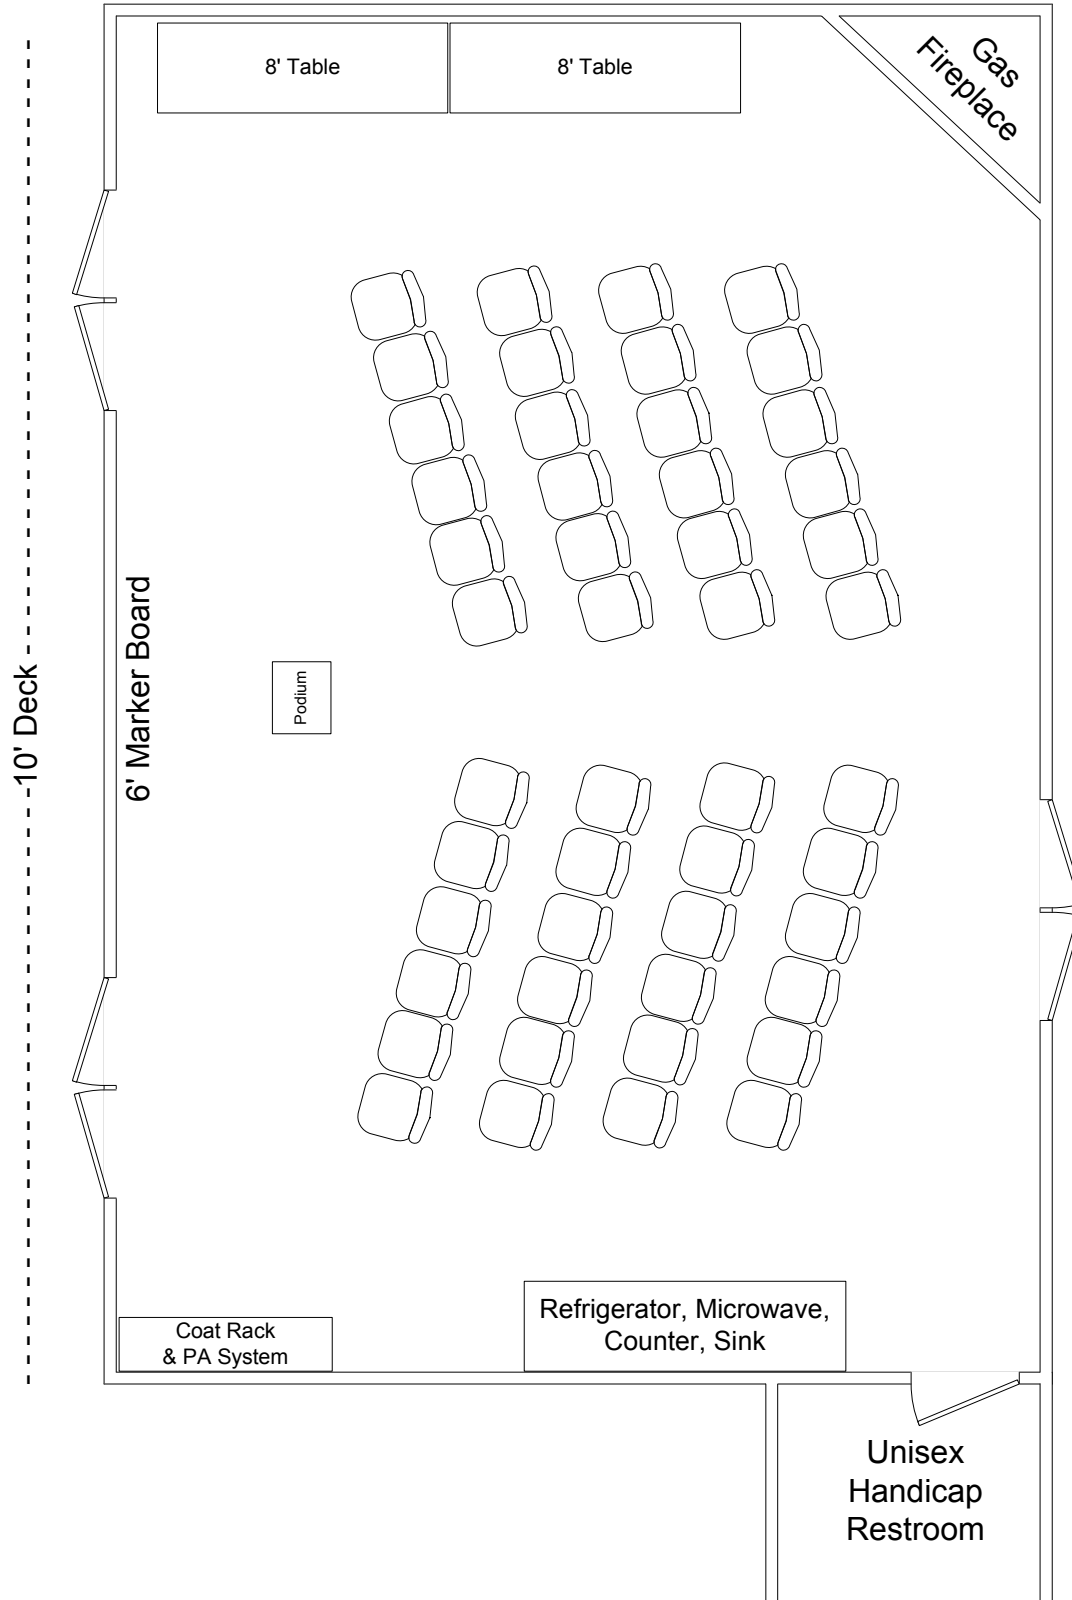

Other Set Up Equipment Available

Scale - 3/16" = 1'

Dogwood Meeting Room

26½' X 38' with cathedral ceiling

Long Table Style Seating for 48

8' Projection Screen
Hung front center only.

PA System
Mackie 406M Amp or similar
CD/Tape Player/Recorder Available
Maximum of 4 mikes / inputs

Other Set Up Equipment Available

Dogwood Meeting Room

26½' X 38' with cathedral ceiling

Circle Style

Single Open (As Pictured) - 29

Single Closed - 39

8' Projection Screen
Hung front center only.

PA System
Mackie 406M Amp or similar
CD/Tape Player/Recorder Available
Maximum of 4 mikes / inputs

Other Set Up Equipment Available

TV with
VCR/DVD
Player

Easel with
Flip Chart

Overhead
Projector

Piano or
Keyboard

Scale - 3/16" = 1'

Dogwood Meeting Room

26½' X 38' with cathedral ceiling

Optional Sideway Set Up
 Casual Auditorium Style
 Seating for 48
 with 2 tables along side

No Mounted Projection Screen
 (Small portable screen available)

No PA System
 (Not positioned for this set up)

Other Set Up Equipment Available