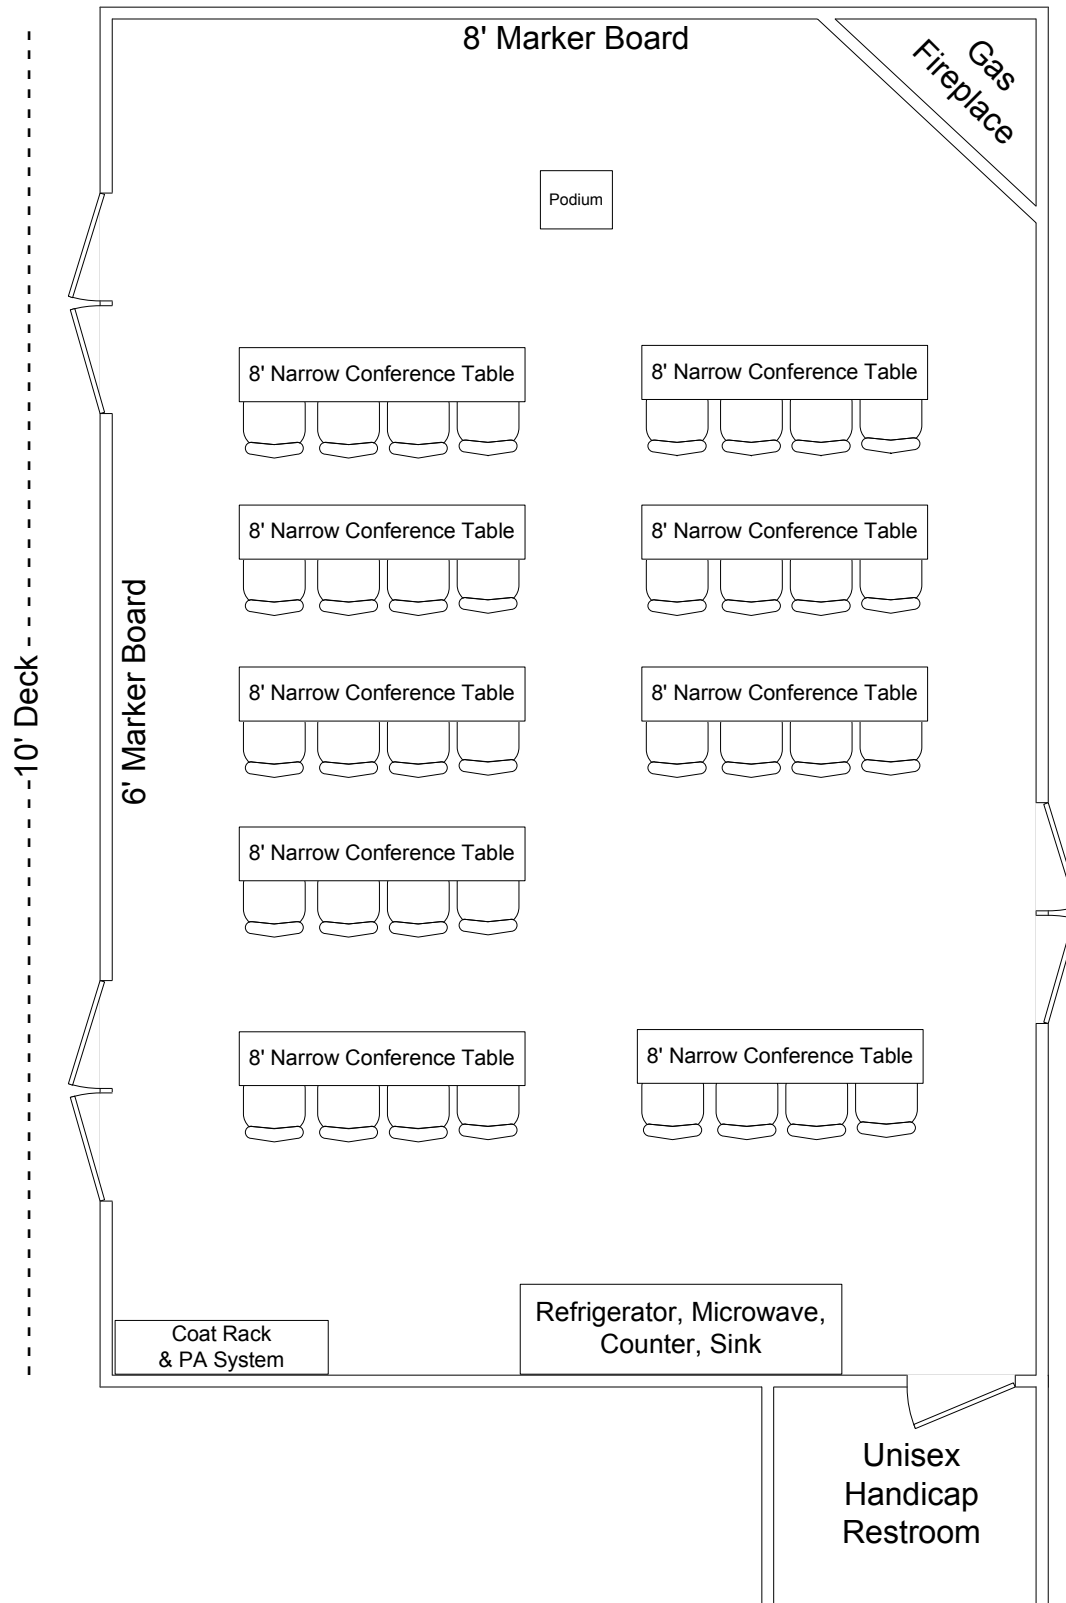

Other Set Up Equipment Available

Scale - 3/16" = 1'

Dogwood Meeting Room

26½' X 38' with cathedral ceiling

Conference Style Seating for 36 behind narrow tables

8' Projection Screen
Hung front center only.

PA System
Mackie 406M Amp or similar
CD/Tape Player/Recorder Available
Maximum of 4 mikes / inputs

Other Set Up Equipment Available

Scale - 3/16" = 1'

Dogwood Meeting Room

26½' X 38' with cathedral ceiling

Open Board Style
Seating for 26
behind 30" tables

8' Projection Screen
Hung front center only.

PA System
Mackie 406M Amp or similar
CD/Tape Player/Recorder Available
Maximum of 4 mikes / inputs

Other Set Up Equipment Available

Dogwood Meeting Room

26½' X 38' with cathedral ceiling

**Closed Board Style
Seating for 36
behind 30" tables**

8' Projection Screen
Hung front center only.

PA System
Mackie 406M Amp or similar
CD/Tape Player/Recorder Available
Maximum of 4 mikes / inputs