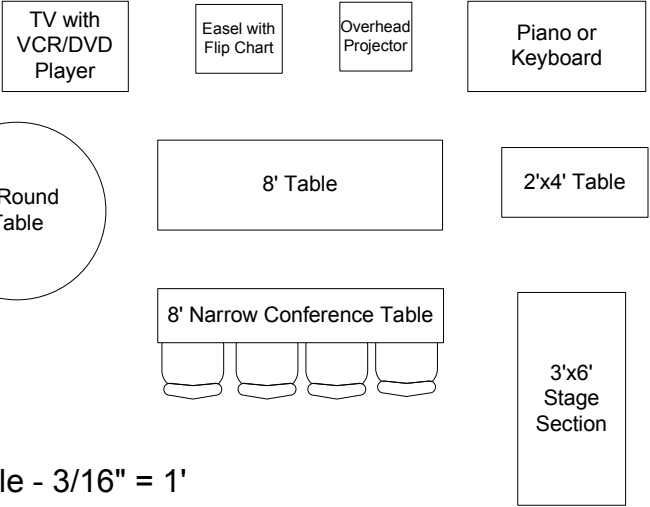

Dogwood Meeting Room

26½' X 38' with cathedral ceiling

Optional Sideway Set Up
Conference Style
Seating for 32

No Mounted Projection Screen
(Small portable screen available)

No PA System
(Not positioned for this set up)

Other Set Up Equipment Available

Scale - 3/16" = 1'