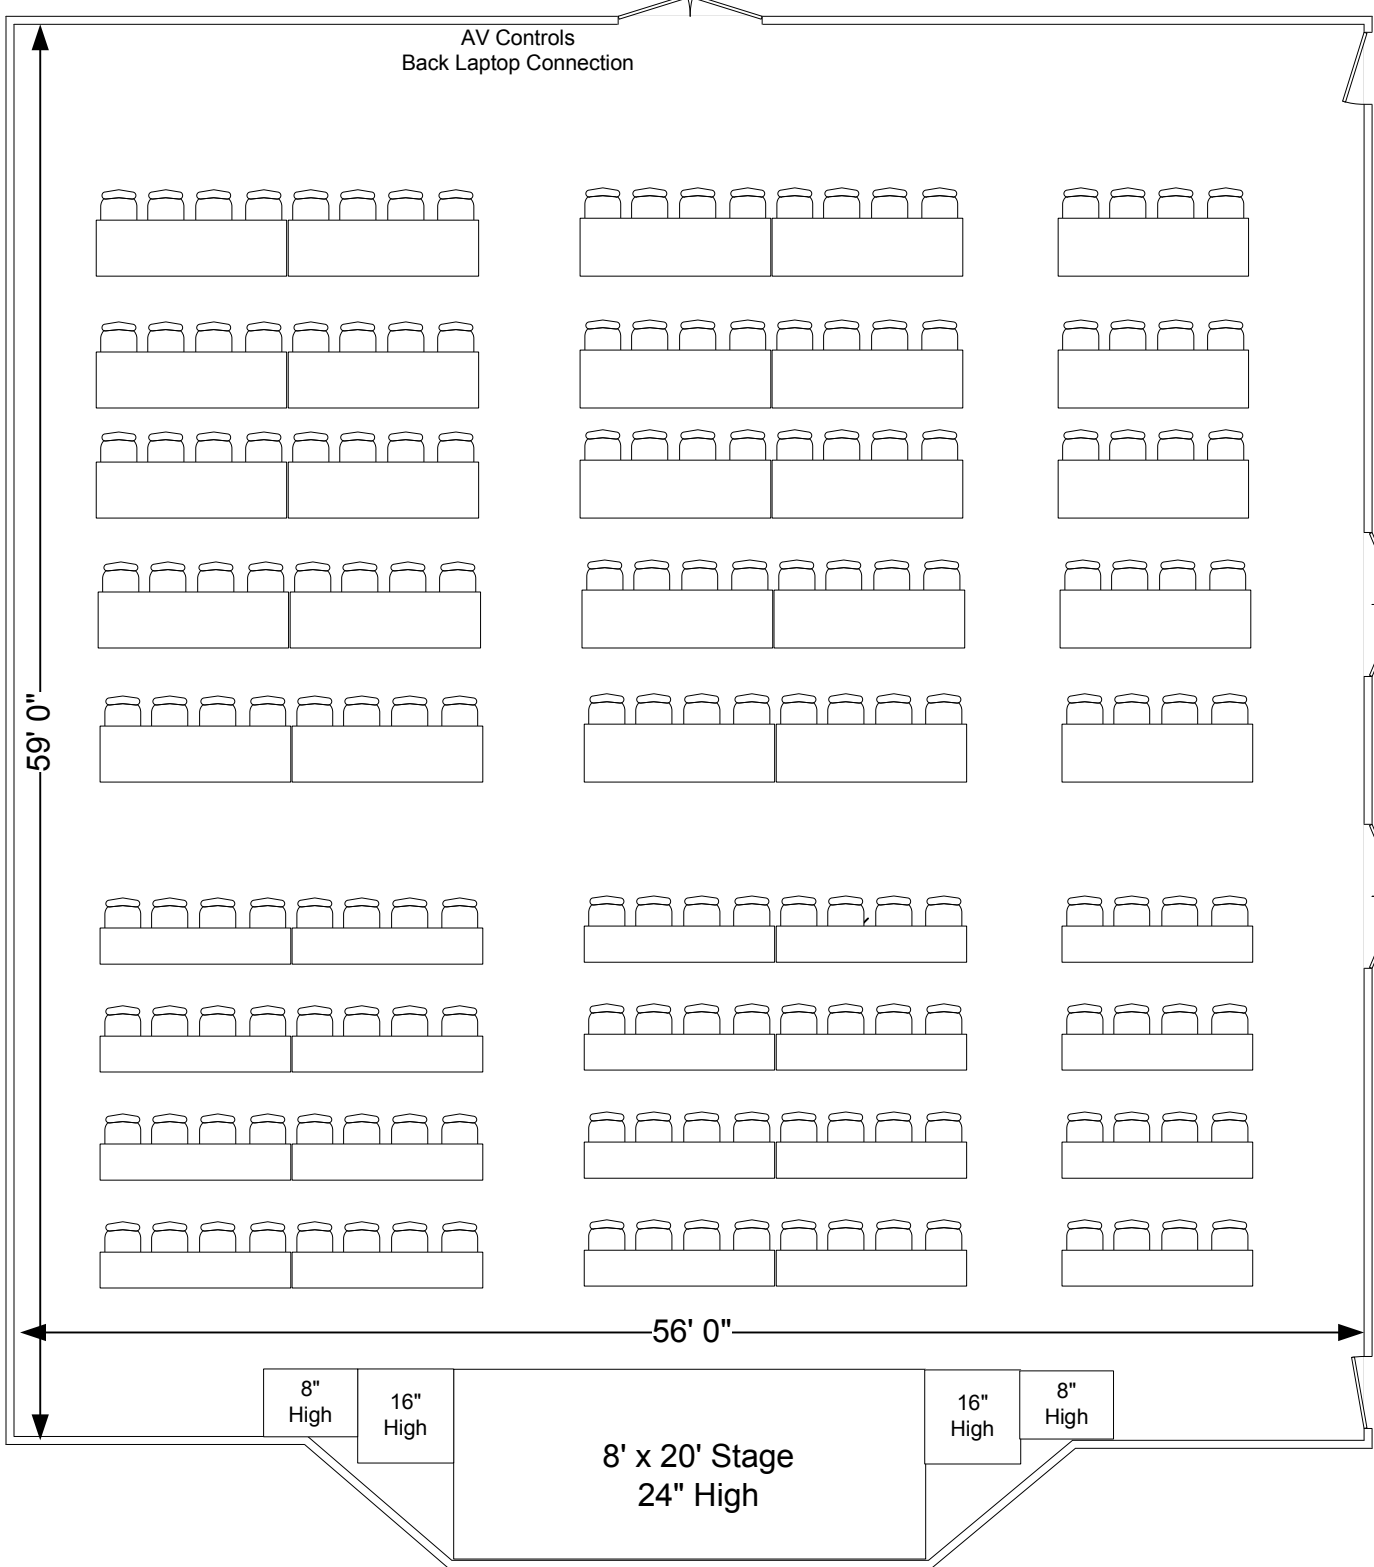

Sections for different stage configurations include:

- 5 - 4' x 8' x 24" High
- 4 - 4' x 4' x 18" High
- 4 - 3' x 4' x 8" High

Set Up Equipment Available

Scale - 1/8" = 1'

Chapel - 56' X 59'

With High Cathedral Ceiling

Set Up Equipment Available

Scale - 1/8" = 1'

Chapel - 56' X 59'

With High Cathedral Ceiling

Casual Auditorium Style Seating for 350

Projection Equipment

- 11' 16x9 screen hung front center
(high enough that it will be above participants on stage)
- Epson V11H871020 projector mounted from ceiling
- Blu-ray player which also plays DVD's
- Cords to connect laptops at front or back

- 5 - 4' x 8' x 24" High
- 4 - 4' x 4' x 18" High
- 4 - 3' x 4' x 8" High

Set Up Equipment Available

Scale - 1/8" = 1'

Chapel - 56' X 59'

With High Cathedral Ceiling

Conference Style Seating for 180

Projection Equipment
 11' 16x9 screen hung front center
 (high enough that it will be above participants on stage)
 Epson V11H871020 projector mounted from ceiling
 Blu-ray player which also plays DVD's
 Cords to connect laptops at front or back

Set Up Equipment Available

Scale - 1/8" = 1'

Chapel - 56' X 59'

With High Cathedral Ceiling

Open Board Style Seating for 62

Projection Equipment
 11' 16x9 screen hung front center
 (high enough that it will be above participants on stage)
 Epson V11H871020 projector mounted from ceiling
 Blu-ray player which also plays DVD's
 Cords to connect laptops at front or back