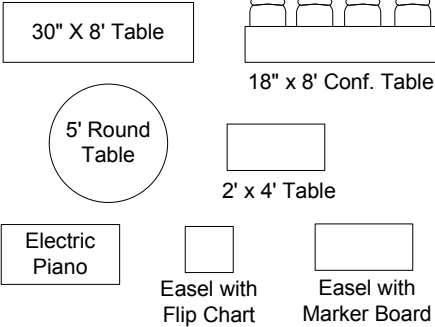

Set Up Equipment Available