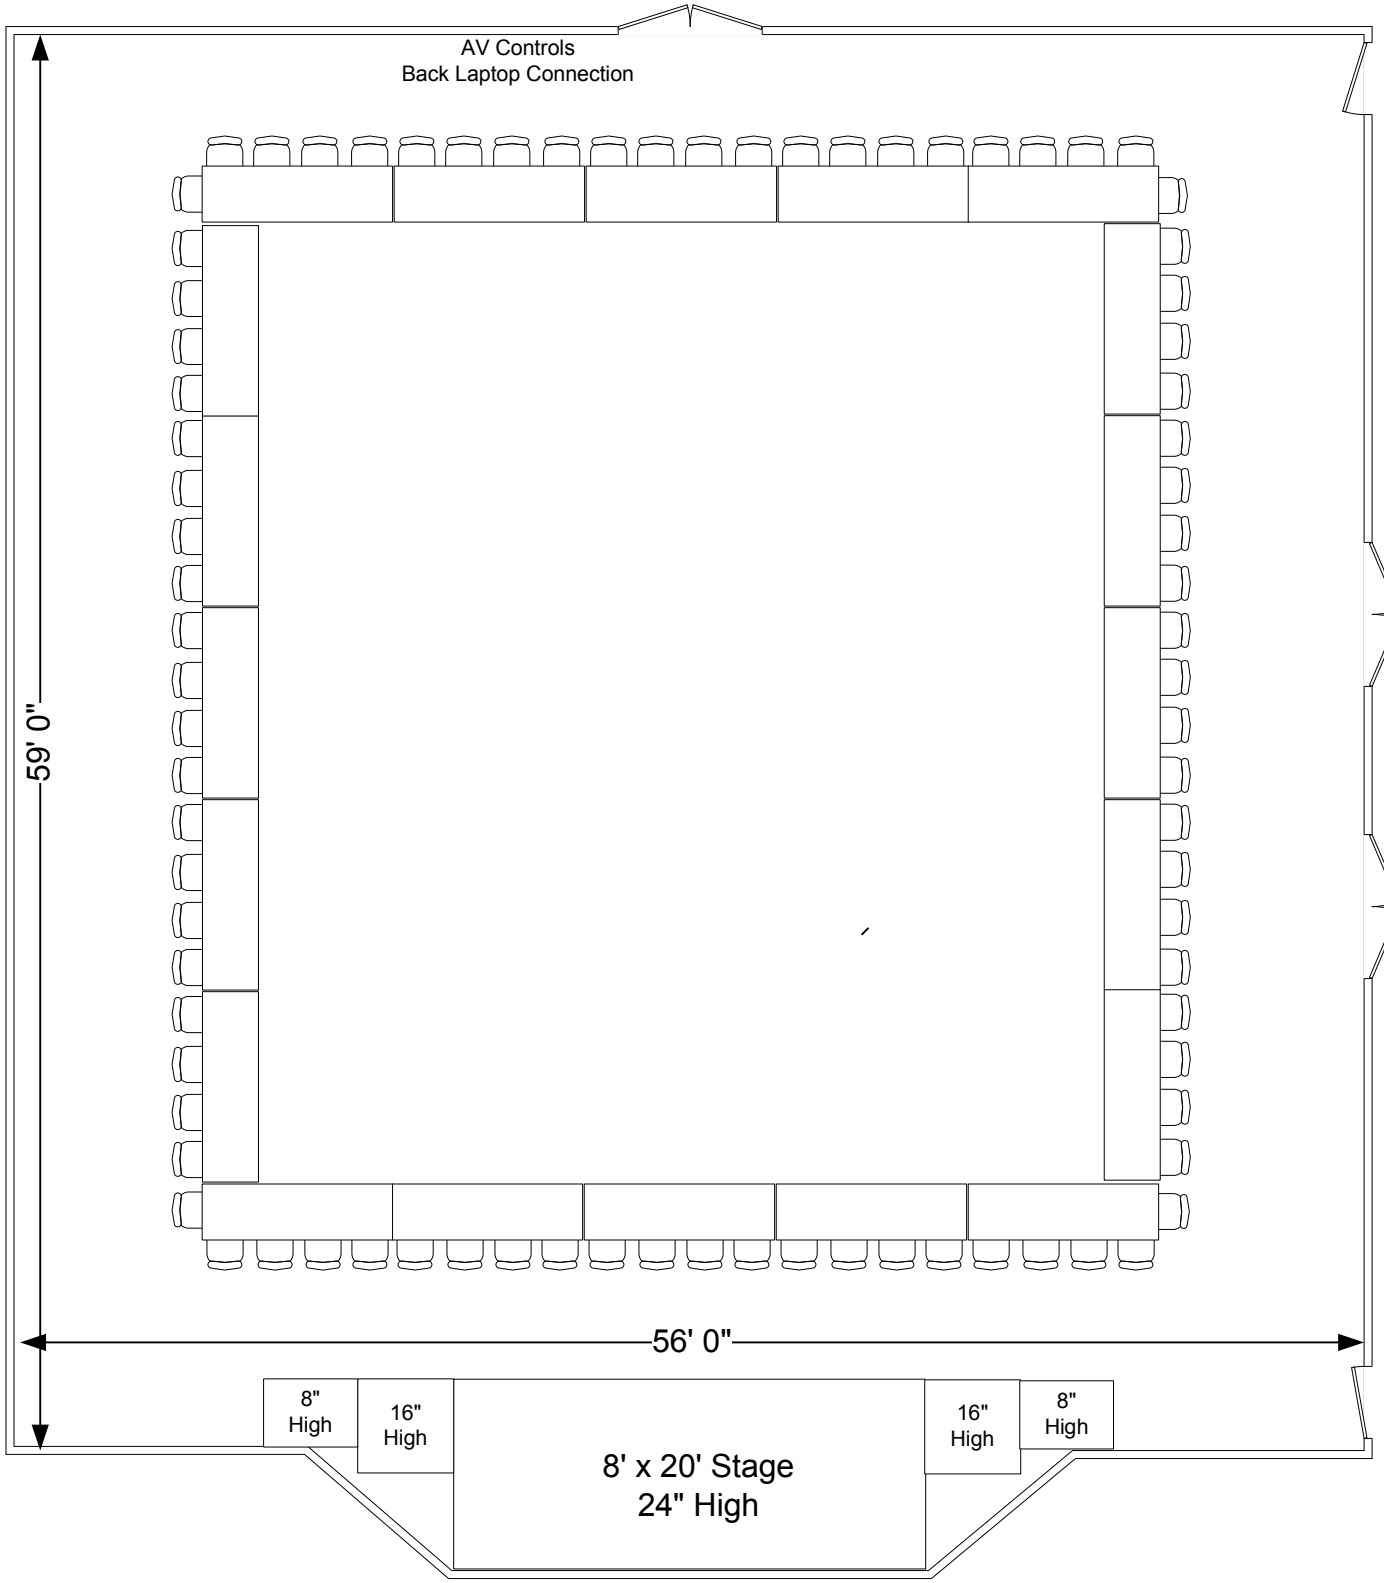

Sections for different stage configurations include:

- 5 - 4' x 8' x 24" High
- 4 - 4' x 4' x 18" High
- 4 - 3' x 4' x 8" High

Set Up Equipment Available

Scale - 1/8" = 1'

Chapel - 56' X 59'

With High Cathedral Ceiling

- 5 - 4' x 8' x 24" High
- 4 - 4' x 4' x 18" High
- 4 - 3' x 4' x 8" High

Set Up Equipment Available

Scale - 1/8" = 1'

Chapel - 56' X 59'

With High Cathedral Ceiling

Conference Style Seating for 180

Projection Equipment
 11' 16x9 screen hung front center
 (high enough that it will be above participants on stage)
 Epson V11H871020 projector mounted from ceiling
 Blu-ray player which also plays DVD's
 Cords to connect laptops at front or back

Set Up Equipment Available

Scale - 1/8" = 1'

Chapel - 56' X 59'

With High Cathedral Ceiling

Open Board Style Seating for 62

Projection Equipment
 11' 16x9 screen hung front center
 (high enough that it will be above participants on stage)
 Epson V11H871020 projector mounted from ceiling
 Blu-ray player which also plays DVD's
 Cords to connect laptops at front or back

Set Up Equipment Available

Scale - 1/8" = 1'

Chapel - 56' X 59' With High Cathedral Ceiling

Closed Board Style Seating for 84

Projection Equipment
 11' 16x9 screen hung front center
 (high enough that it will be above participants on stage)
 Epson V11H871020 projector mounted from ceiling
 Blu-ray player which also plays DVD's
 Cords to connect laptops at front or back