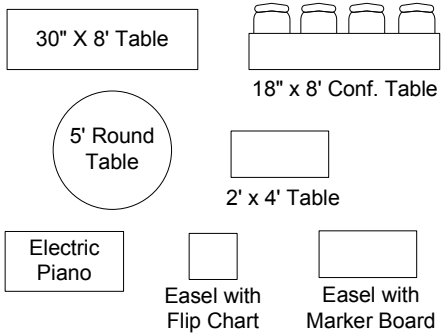

Set Up Equipment Available