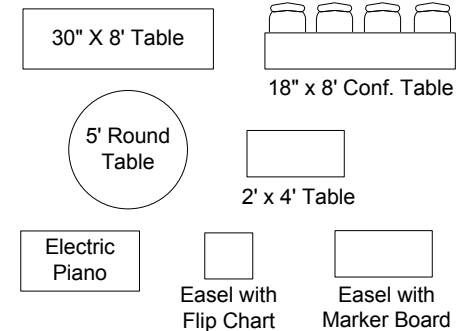

PA System

- QSC PLD 4.5 Amp
- Yamaha TF Rack 16 Channel Mixer
- CD's played by Blu-ray player
- Cords to connect other audio sources
- Stage monitor available

Standard Stage Show

Sections for different configurations include:

- 5 - 4' x 8' x 24" High
- 4 - 4' x 4' x 18" High
- 4 - 3' x 4' x 8" High

Set Up Equipment Available

Scale - 1/8" = 1'

Chapel - 56' X 59'

With High Cathedral Ceiling

Conference Style Seating for 180

Projection Equipment
 11' 16x9 screen hung front center
 (high enough that it will be above participants on stage)
 Epson V11H871020 projector mounted from ceiling
 Blu-ray player which also plays DVD's
 Cords to connect laptops at front or back