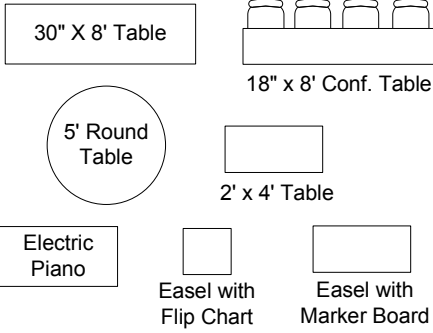

Set Up Equipment Available