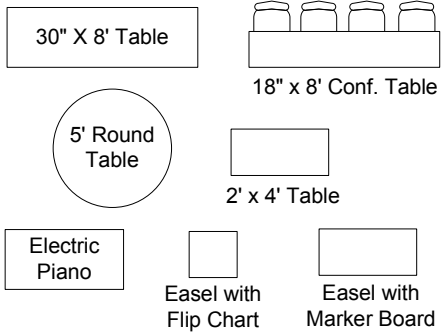

Set Up Equipment Available