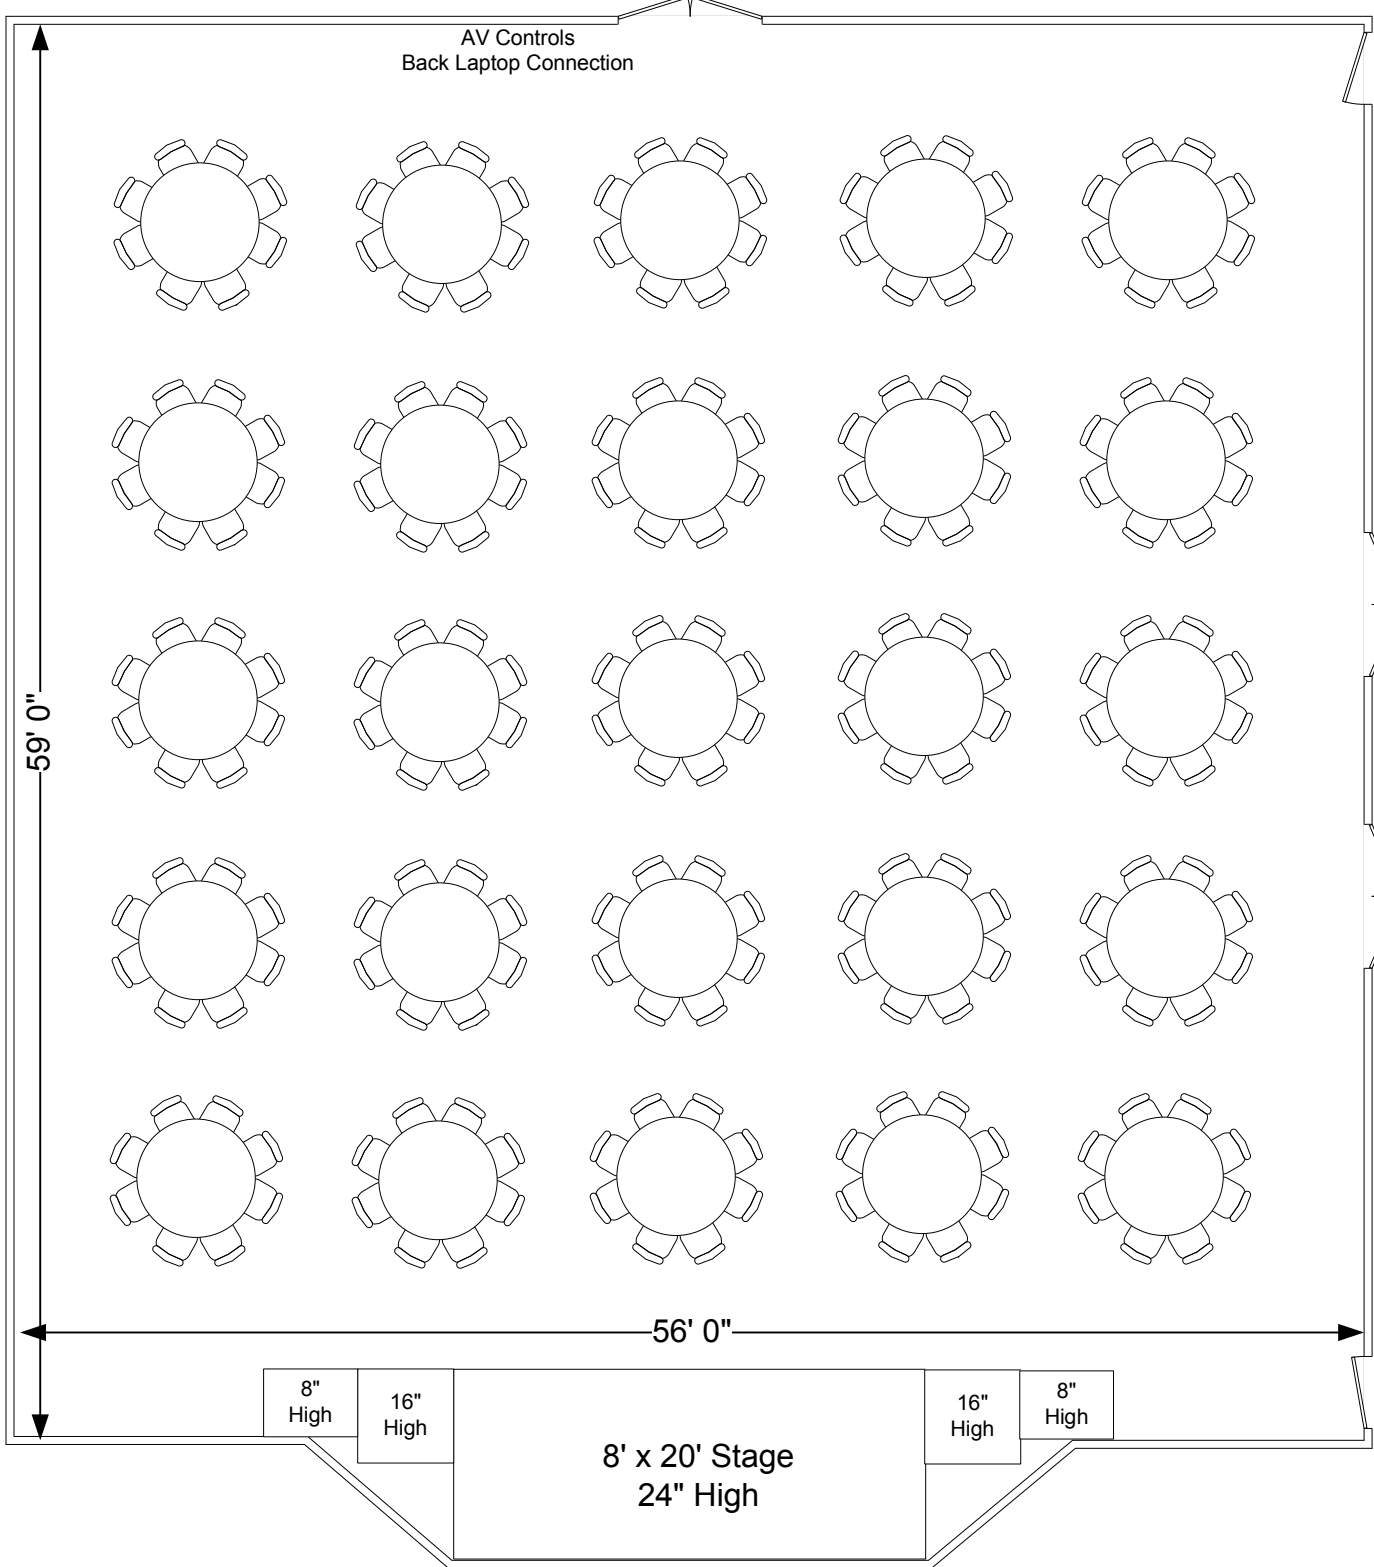

Chapel - 56' X 59'

With High Cathedral Ceiling

Round Tables Style Seating for 200