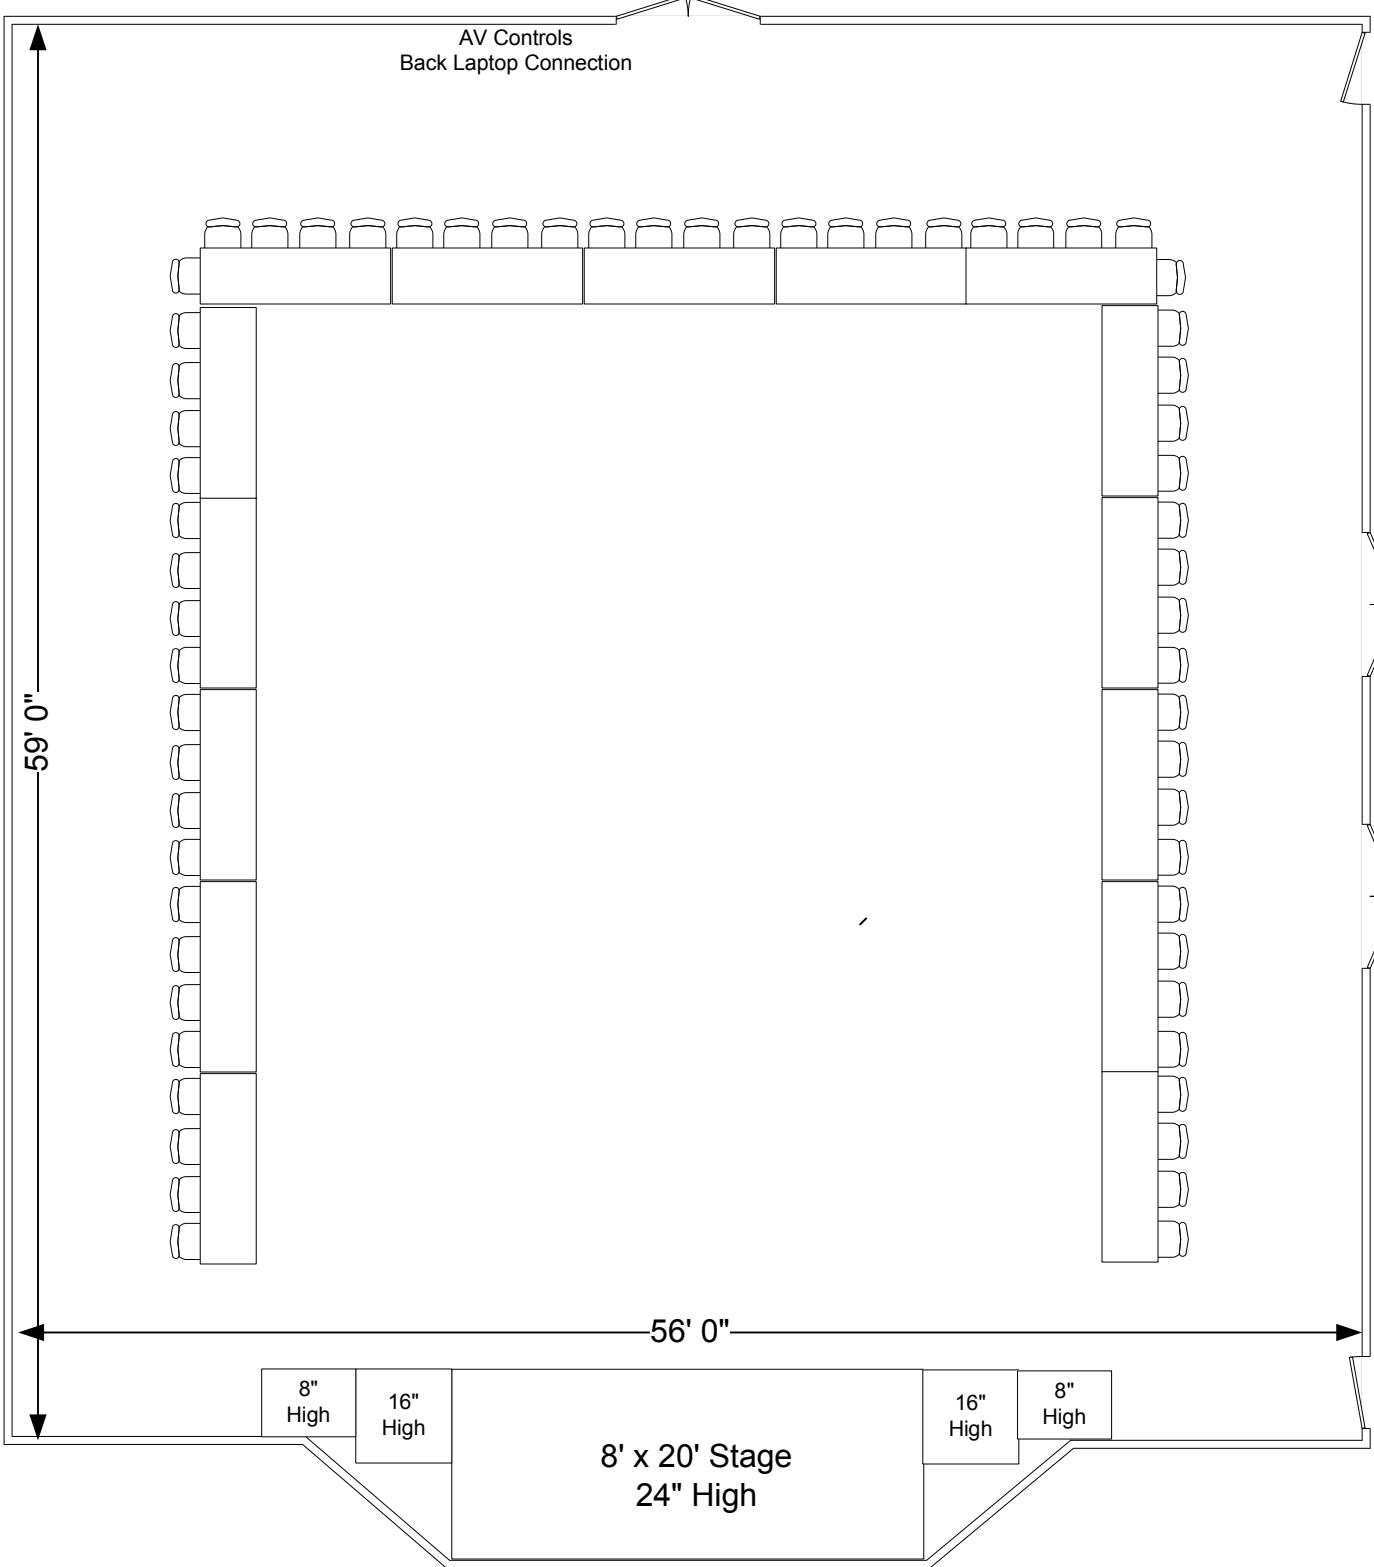

Sections for different stage configurations include:

- 5 - 4' x 8' x 24" High
- 4 - 4' x 4' x 18" High
- 4 - 3' x 4' x 8" High

Set Up Equipment Available

Scale - 1/8" = 1'

Chapel - 56' X 59'

With High Cathedral Ceiling

- 5 - 4' x 8' x 24" High
- 4 - 4' x 4' x 18" High
- 4 - 3' x 4' x 8" High

Set Up Equipment Available

Scale - 1/8" = 1'

Chapel - 56' X 59'

With High Cathedral Ceiling

Conference Style Seating for 180

Projection Equipment
 11' 16x9 screen hung front center
 (high enough that it will be above participants on stage)
 Epson V11H871020 projector mounted from ceiling
 Blu-ray player which also plays DVD's
 Cords to connect laptops at front or back

Set Up Equipment Available

Scale - 1/8" = 1'

Chapel - 56' X 59'

With High Cathedral Ceiling

Open Board Style Seating for 62

Projection Equipment
 11' 16x9 screen hung front center
 (high enough that it will be above participants on stage)
 Epson V11H871020 projector mounted from ceiling
 Blu-ray player which also plays DVD's
 Cords to connect laptops at front or back

Set Up Equipment Available

Scale - 1/8" = 1'

Chapel - 56' X 59' With High Cathedral Ceiling

Closed Board Style Seating for 84

Projection Equipment
 11' 16x9 screen hung front center
 (high enough that it will be above participants on stage)
 Epson V11H871020 projector mounted from ceiling
 Blu-ray player which also plays DVD's
 Cords to connect laptops at front or back