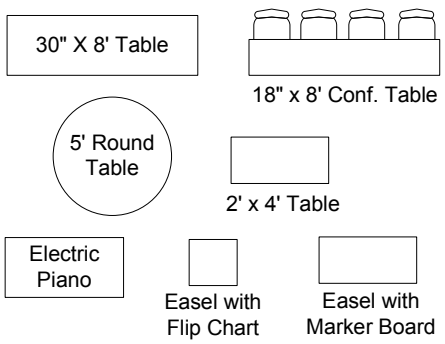

Set Up Equipment Available