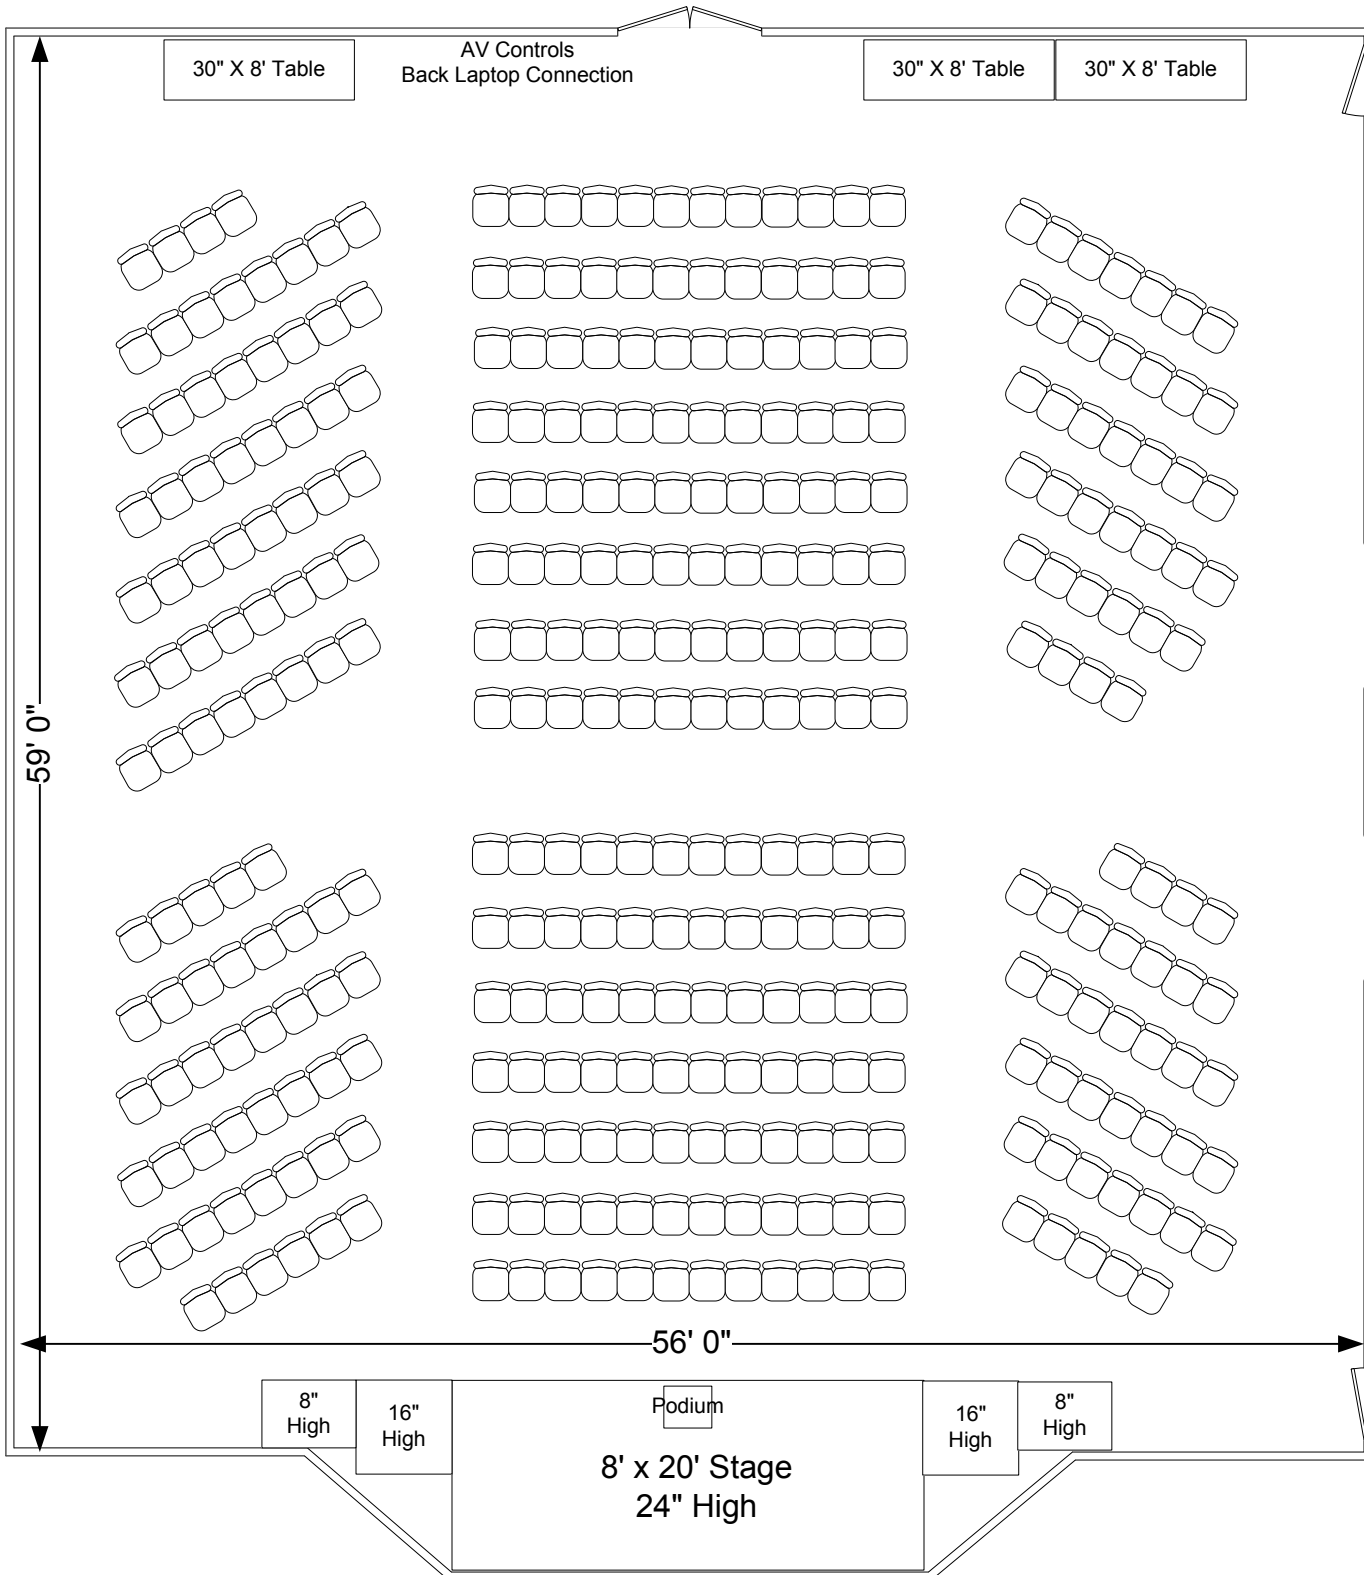

Chapel - 56' X 59' With High Cathedral Ceiling

Open Room

Print Out & Create Your Own Set Up
Or see next pages for standard options

Projection Equipment

- 11' 16x9 screen hung front center
(high enough that it will be above participants on stage)
- Epson V11H871020 projector mounted from ceiling
- Blu-ray player which also plays DVD's
- Cords to connect laptops at front or back

Sections for different stage configurations include:

- 5 - 4' x 8' x 24" High
- 4 - 4' x 4' x 18" High
- 4 - 3' x 4' x 8" High

Set Up Equipment Available

Scale - 1/8" = 1'

Chapel - 56' X 59'

With High Cathedral Ceiling

Set Up Equipment Available

Scale - 1/8" = 1'

Chapel - 56' X 59'

With High Cathedral Ceiling

Casual Auditorium Style Seating for 350

Projection Equipment

- 11' 16x9 screen hung front center
(high enough that it will be above participants on stage)
- Epson V11H871020 projector mounted from ceiling
- Blu-ray player which also plays DVD's
- Cords to connect laptops at front or back

- 5 - 4' x 8' x 24" High
- 4 - 4' x 4' x 18" High
- 4 - 3' x 4' x 8" High

Set Up Equipment Available

Scale - 1/8" = 1'

Chapel - 56' X 59'

With High Cathedral Ceiling

Conference Style Seating for 180

Projection Equipment
 11' 16x9 screen hung front center
 (high enough that it will be above participants on stage)
 Epson V11H871020 projector mounted from ceiling
 Blu-ray player which also plays DVD's
 Cords to connect laptops at front or back