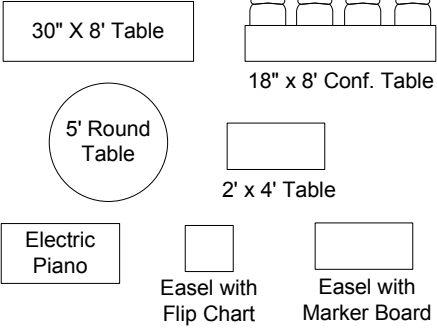

Set Up Equipment Available