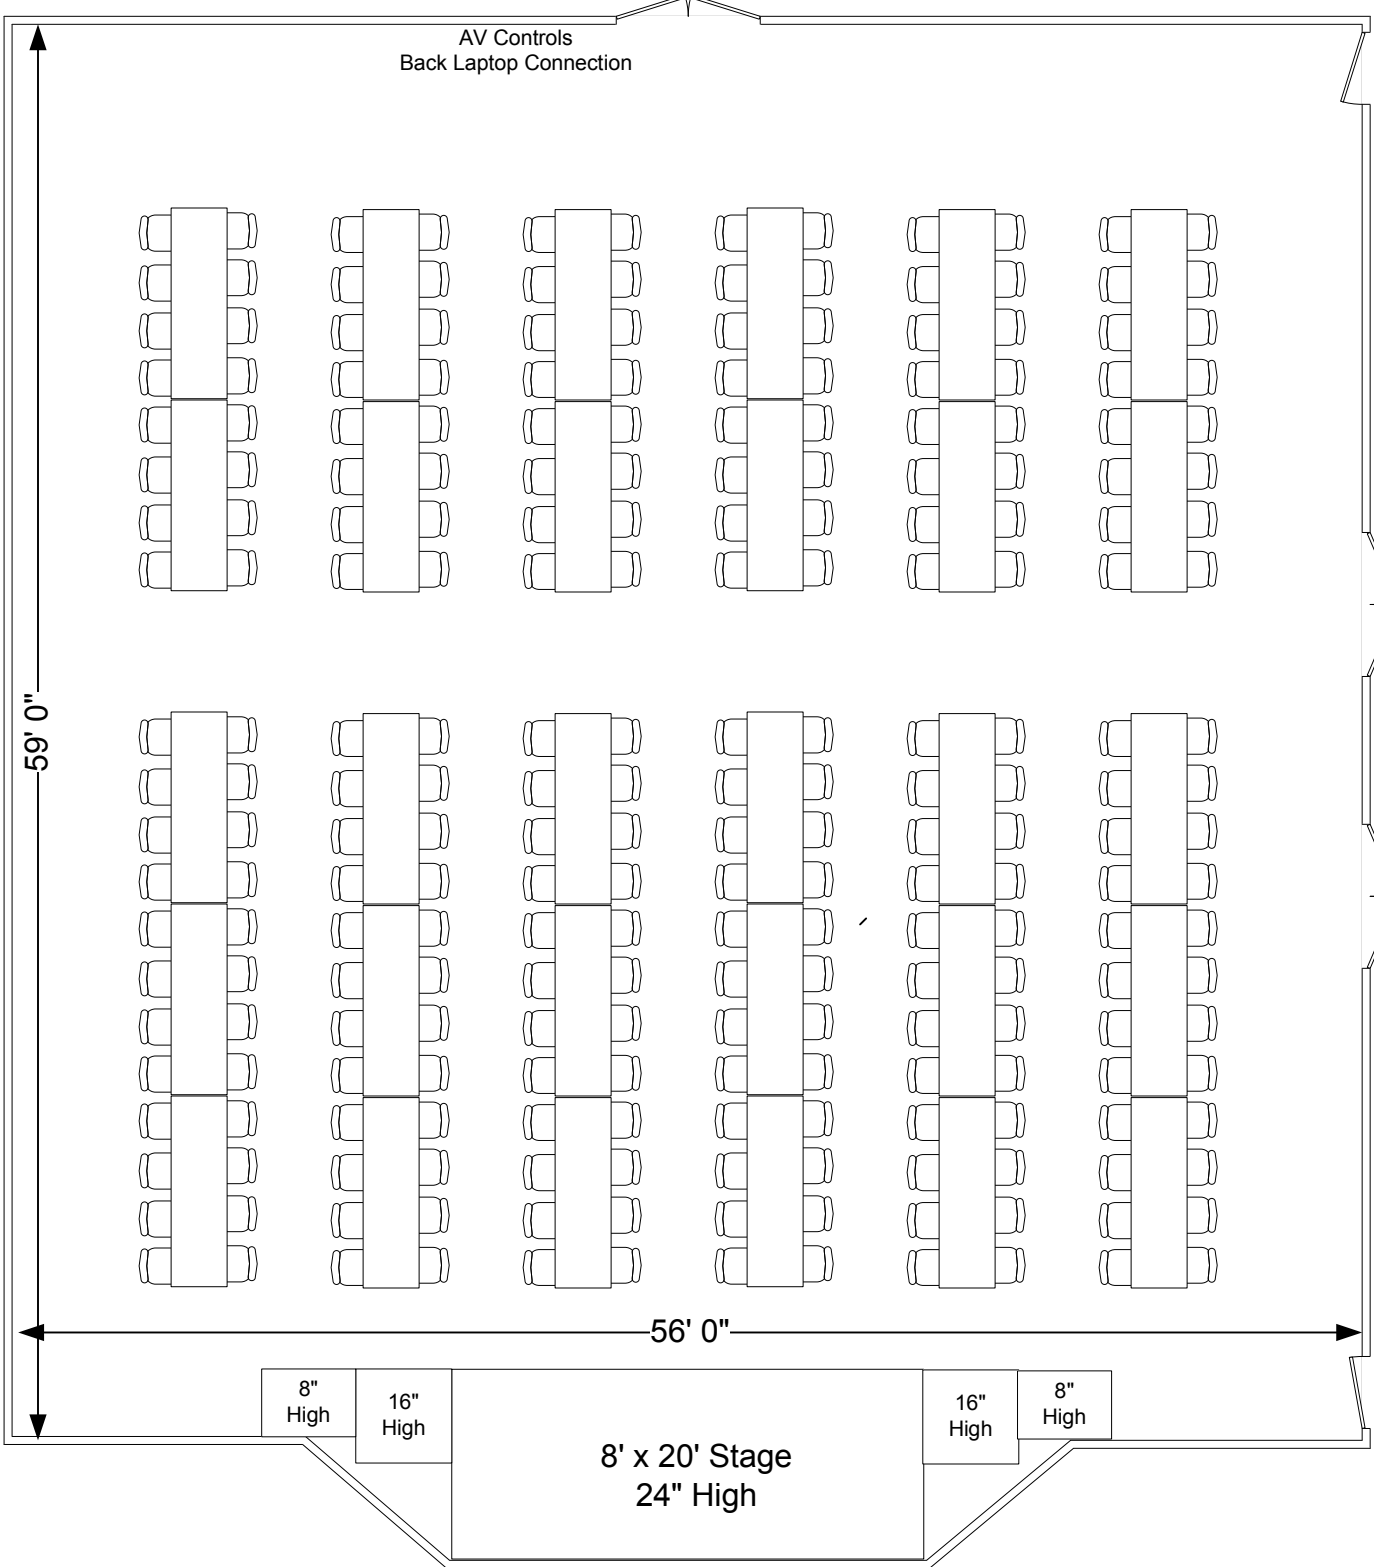

Sections for different stage configurations include:

- 5 - 4' x 8' x 24" High
- 4 - 4' x 4' x 18" High
- 4 - 3' x 4' x 8" High

Set Up Equipment Available

Scale - 1/8" = 1'

Chapel - 56' X 59'

With High Cathedral Ceiling

- 5 - 4' x 8' x 24" High
- 4 - 4' x 4' x 18" High
- 4 - 3' x 4' x 8" High

Set Up Equipment Available

Scale - 1/8" = 1'

Chapel - 56' X 59'

With High Cathedral Ceiling

Conference Style Seating for 180

Projection Equipment
 11' 16x9 screen hung front center
 (high enough that it will be above participants on stage)
 Epson V11H871020 projector mounted from ceiling
 Blu-ray player which also plays DVD's
 Cords to connect laptops at front or back

Set Up Equipment Available

Scale - 1/8" = 1'

Chapel - 56' X 59'

With High Cathedral Ceiling

Open Board Style Seating for 62

Projection Equipment
 11' 16x9 screen hung front center
 (high enough that it will be above participants on stage)
 Epson V11H871020 projector mounted from ceiling
 Blu-ray player which also plays DVD's
 Cords to connect laptops at front or back

Set Up Equipment Available

Scale - 1/8" = 1'

Chapel - 56' X 59'

With High Cathedral Ceiling

Long Table Style Seating for 240

Projection Equipment
 11' 16x9 screen hung front center
 (high enough that it will be above participants on stage)
 Epson V11H871020 projector mounted from ceiling
 Blu-ray player which also plays DVD's
 Cords to connect laptops at front or back