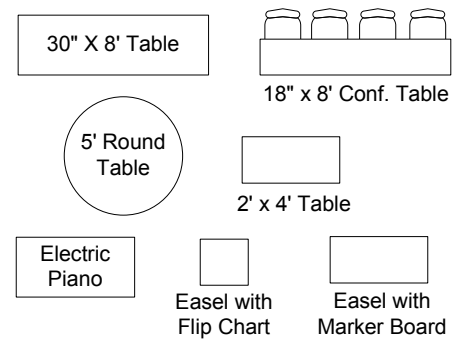

PA System

- QSC PLD 4.5 Amp
- Yamaha TF Rack 16 Channel Mixer
- CD's played by Blu-ray player
- Cords to connect other audio sources
- Stage monitor available

Standard stage is shown, stage is completely removable

Sections for different stage configurations include:

- 5 - 4' x 8' x 24" High
- 4 - 4' x 4' x 18" High
- 4 - 3' x 4' x 8" High

Set Up Equipment Available

Scale - 1/8" = 1'

Chapel - 56' X 59'

With High Cathedral Ceiling

- 5 - 4' x 8' x 24" High
- 4 - 4' x 4' x 18" High
- 4 - 3' x 4' x 8" High

Set Up Equipment Available

Scale - 1/8" = 1'

Chapel - 56' X 59'

With High Cathedral Ceiling

Conference Style Seating for 180

Projection Equipment
 11' 16x9 screen hung front center
 (high enough that it will be above participants on stage)
 Epson V11H871020 projector mounted from ceiling
 Blu-ray player which also plays DVD's
 Cords to connect laptops at front or back

Set Up Equipment Available

Scale - 1/8" = 1'