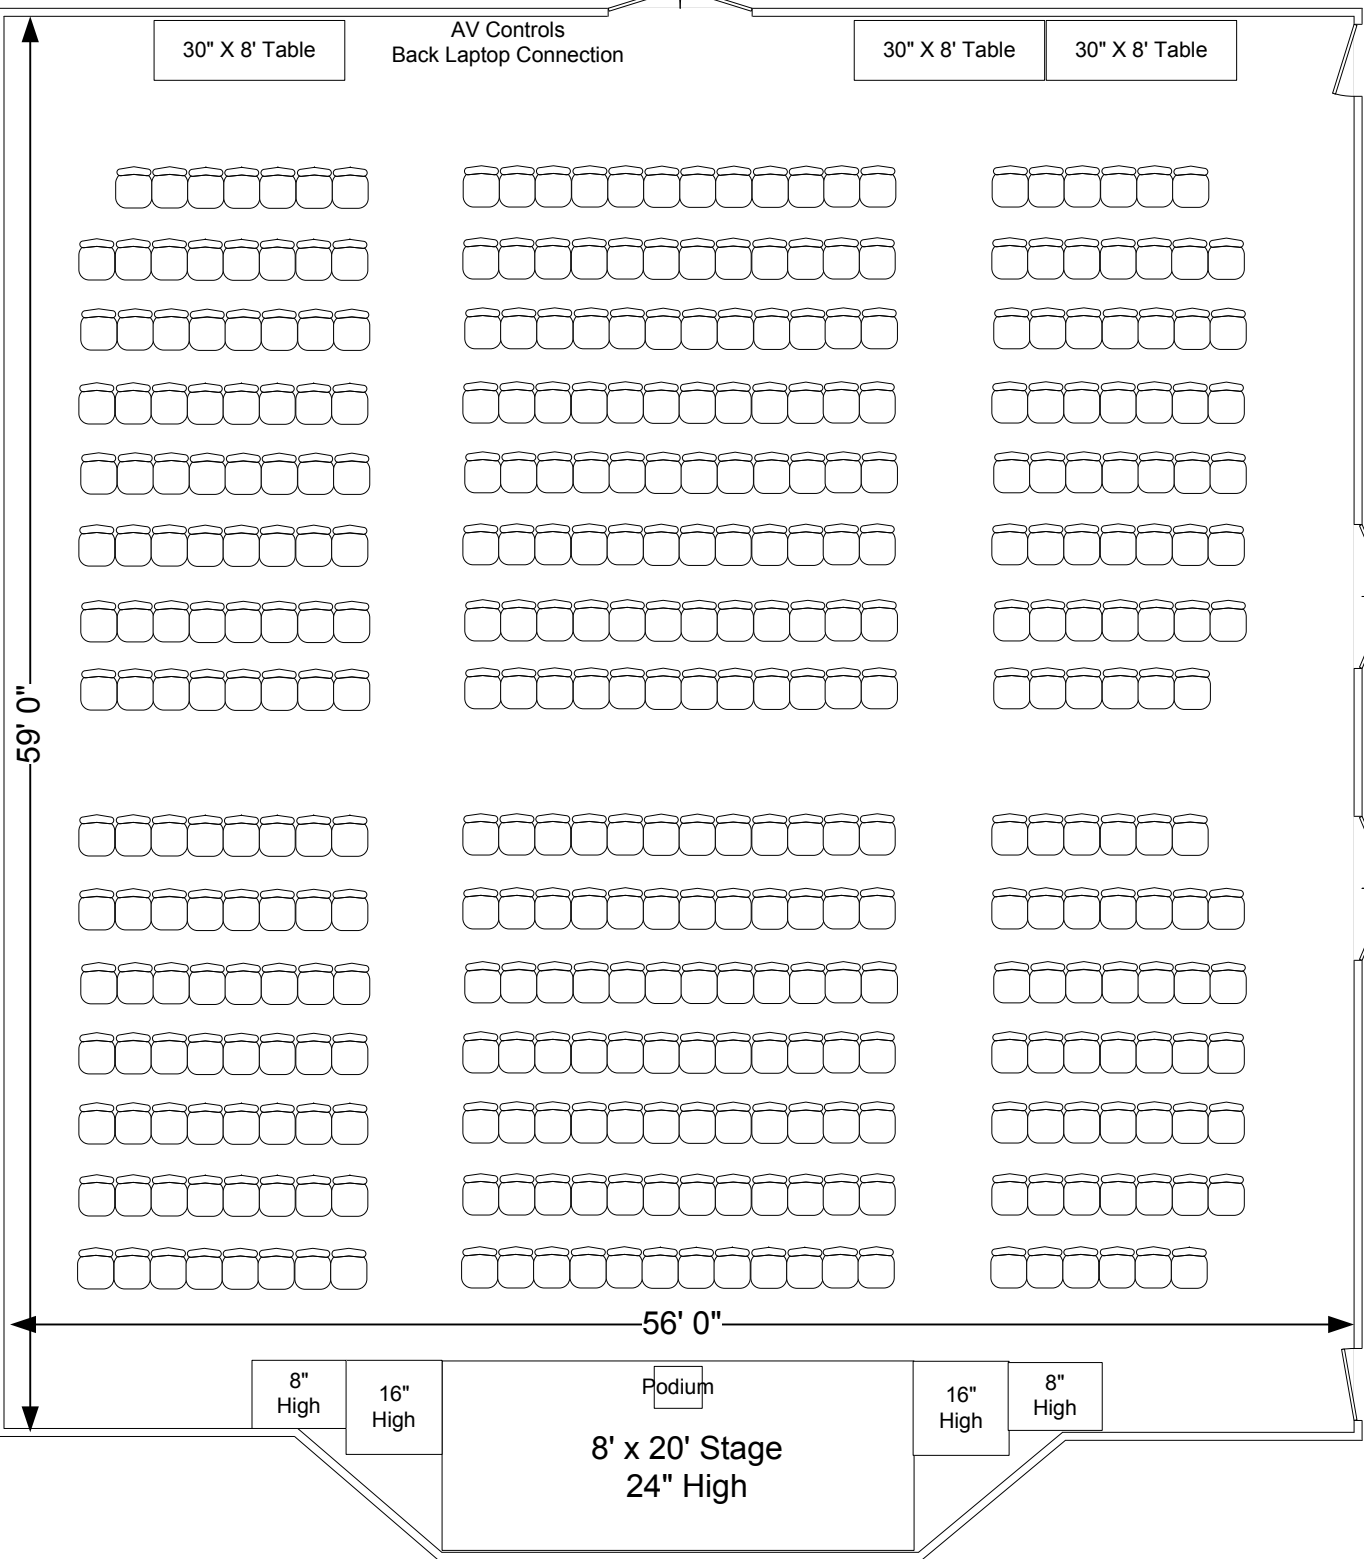

Chapel - 56' X 59' With High Cathedral Ceiling

Open Room

Print Out & Create Your Own Set Up
Or see next pages for standard options

Projection Equipment

- 11' 16x9 screen hung front center
(high enough that it will be above participants on stage)
- Epson V11H871020 projector mounted from ceiling
- Blu-ray player which also plays DVD's
- Cords to connect laptops at front or back

Sections for different stage configurations include:

- 5 - 4' x 8' x 24" High
- 4 - 4' x 4' x 18" High
- 4 - 3' x 4' x 8" High

Set Up Equipment Available

Scale - 1/8" = 1'

Chapel - 56' X 59'

With High Cathedral Ceiling

Auditorium Style Seating for 400

Projection Equipment
 11' 16x9 screen hung front center
 (high enough that it will be above participants on stage)
 Epson V11H871020 projector mounted from ceiling
 Blu-ray player which also plays DVD's
 Cords to connect laptops at front or back

Set Up Equipment Available

Scale - 1/8" = 1'

Chapel - 56' X 59'

With High Cathedral Ceiling

Casual Auditorium Style Seating for 350

Projection Equipment

- 11' 16x9 screen hung front center
(high enough that it will be above participants on stage)
- Epson V11H871020 projector mounted from ceiling
- Blu-ray player which also plays DVD's
- Cords to connect laptops at front or back